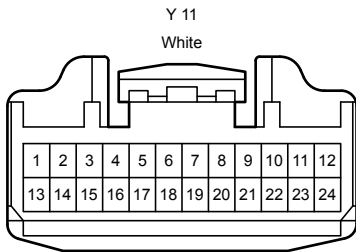

Position of Parts in Body <RHD>