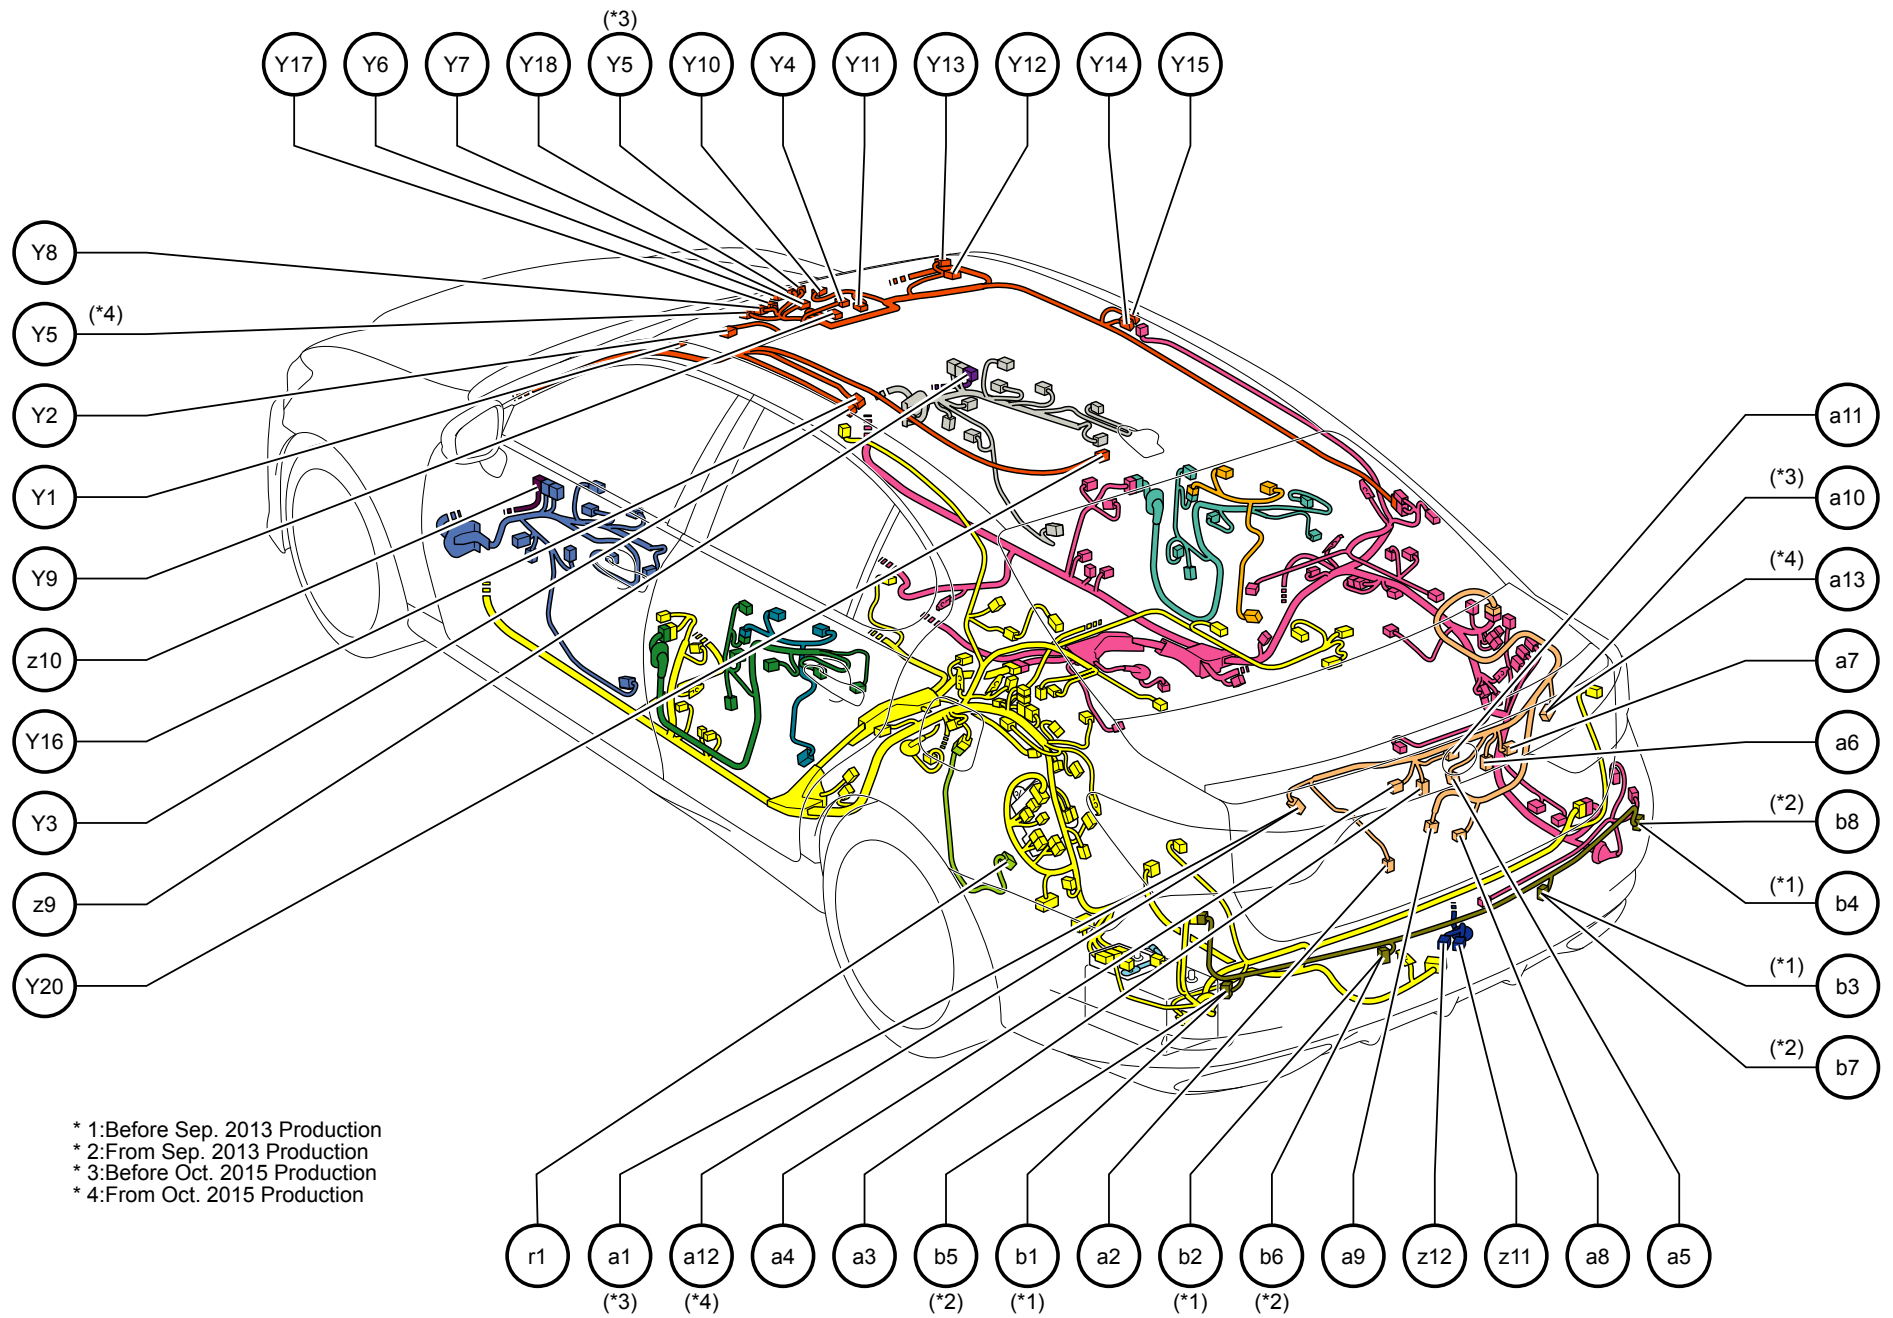

Position of Parts in Body <RHD>

- Y 1 Visor Assembly LH
- Y 2 Vanity Light Assembly LH
- Y 3 Spot Light Assembly LH
- Y 4 Sliding Roof Control ECU (Sliding Roof Drive Gear Sub-Assembly)
- Y 5 Rain Sensor
- Y 6 Humidity Sensor (A/C Thermistor Assembly)
- Y 7 Lane Recognition Camera Sensor Assembly
- Y 8 Inner Rear View Mirror Assembly
- Y 9 Map Light Assembly
- Y 10 Night View Camera Assembly
- Y 11 Map Light Assembly
- Y 12 Vanity Light Assembly RH
- Y 13 Visor Assembly RH
- Y 14 Spot Light Assembly RH
- Y 15 Spot Light Assembly RH
- Y 16 Spot Light Assembly LH
- Y 17 Forward Recognition Camera
- Y 18 Inner Rear View Mirror Assembly
- Y 20 Spot Light Assembly

- a 1 Rear Light Assembly LH
- a 2 Door Control Switch
- a 3 License Plate Light Assembly LH
- a 4 Door Unlock Switch Sub-Assembly
- a 5 Rear Television Camera Assembly
- a 6 License Plate Light Assembly RH
- a 7 Luggage Electrical Key Switch
- a 8 Luggage Compartment Door Lock Assembly
- a 9 Luggage Compartment Door Lock Assembly
- a 10 Rear Light Assembly RH
- a 11 Junction Connector
- a 12 Rear Light Assembly LH
- a 13 Rear Light Assembly RH

- r 1 Rear Height Control Sensor Sub-Assembly LH

- z 9 Front Multiplex Network Door ECU RH , Outer Rear View Mirror Assembly RH
- z 10 Front Multiplex Network Door ECU LH , Outer Rear View Mirror Assembly LH
- z 11 Rear Steering Control ECU , Rear Steering Link Assembly
- z 12 Rear Steering Control ECU , Rear Steering Link Assembly

Position of Parts in Body <RHD>

Position of Parts in Body <RHD>

Position of Parts in Body <RHD>