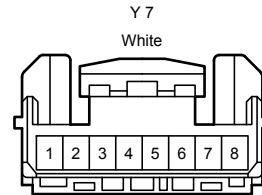

Position of Parts in Body <RHD>