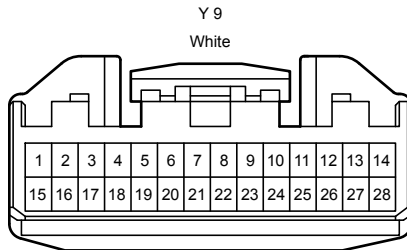

Position of Parts in Body <RHD>