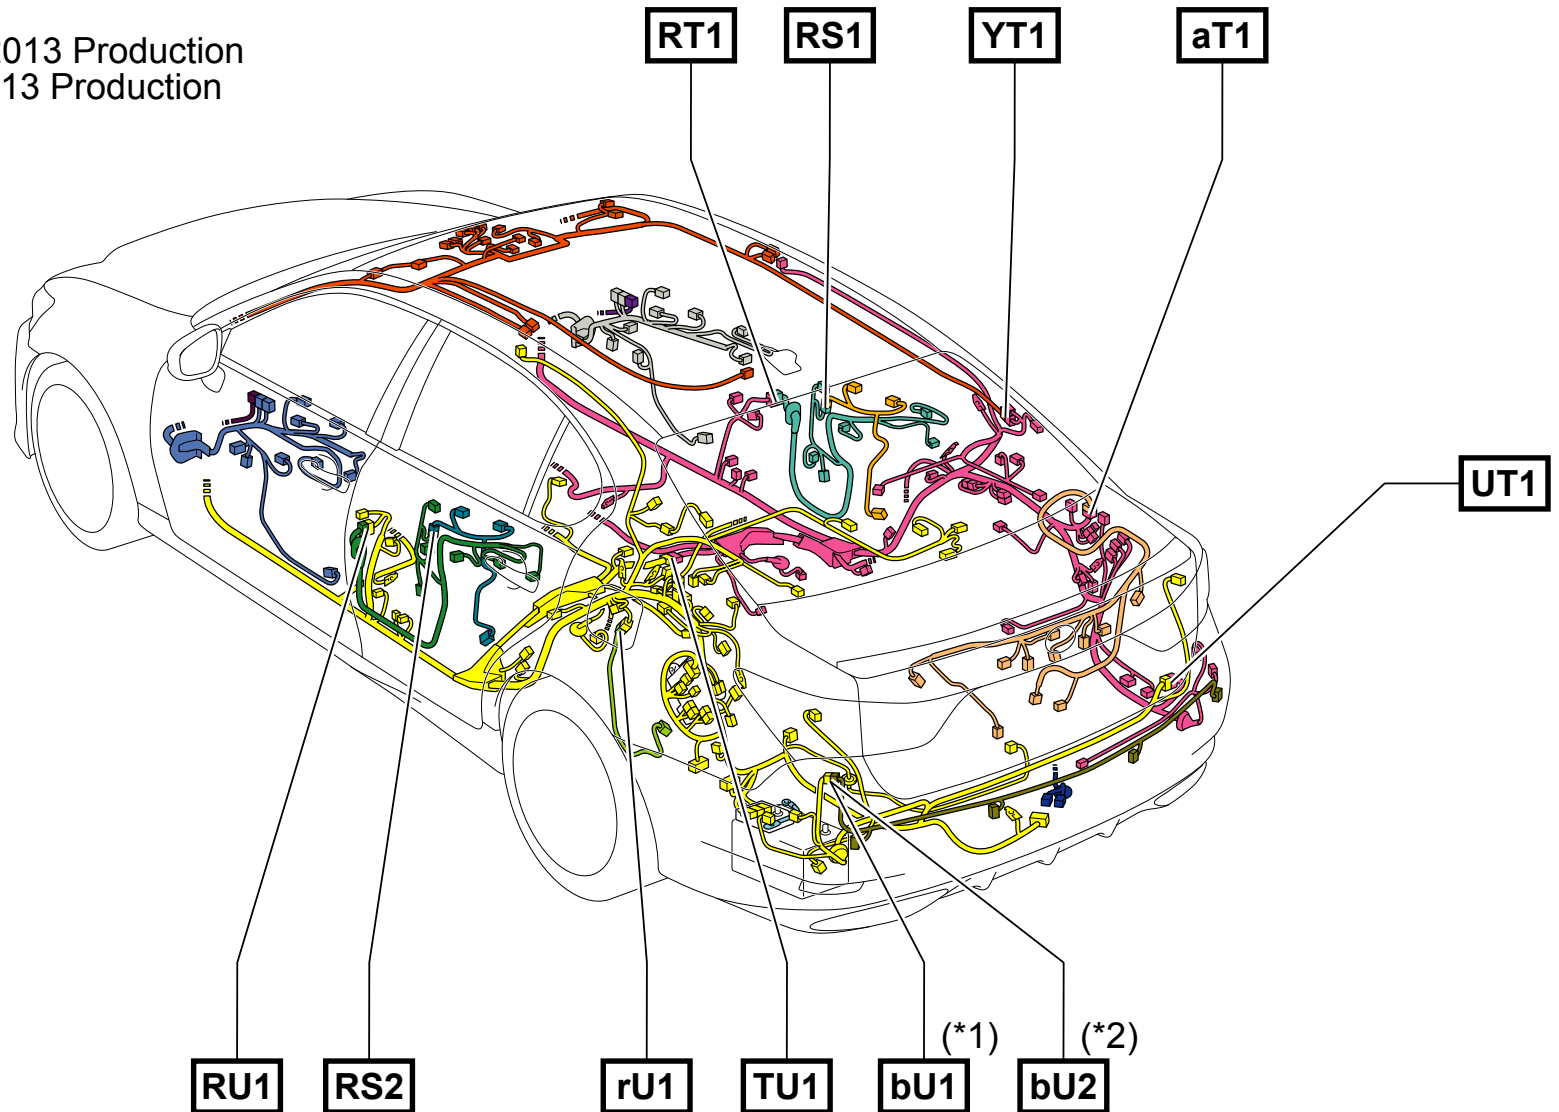

- * 1: Before Sep. 2013 Production
- * 2: From Sep. 2013 Production

Wire and Wire in Body <LHD>

RS1
White

RS2
White

RT1
White

RU1
White

TU1
White

Wire and Wire in Body <LHD>

UT1
White

YT1
White

aT1
White

bU1
Gray

bU2
White

rU1
Black