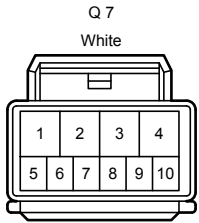

Position of Parts in Body <LHD>