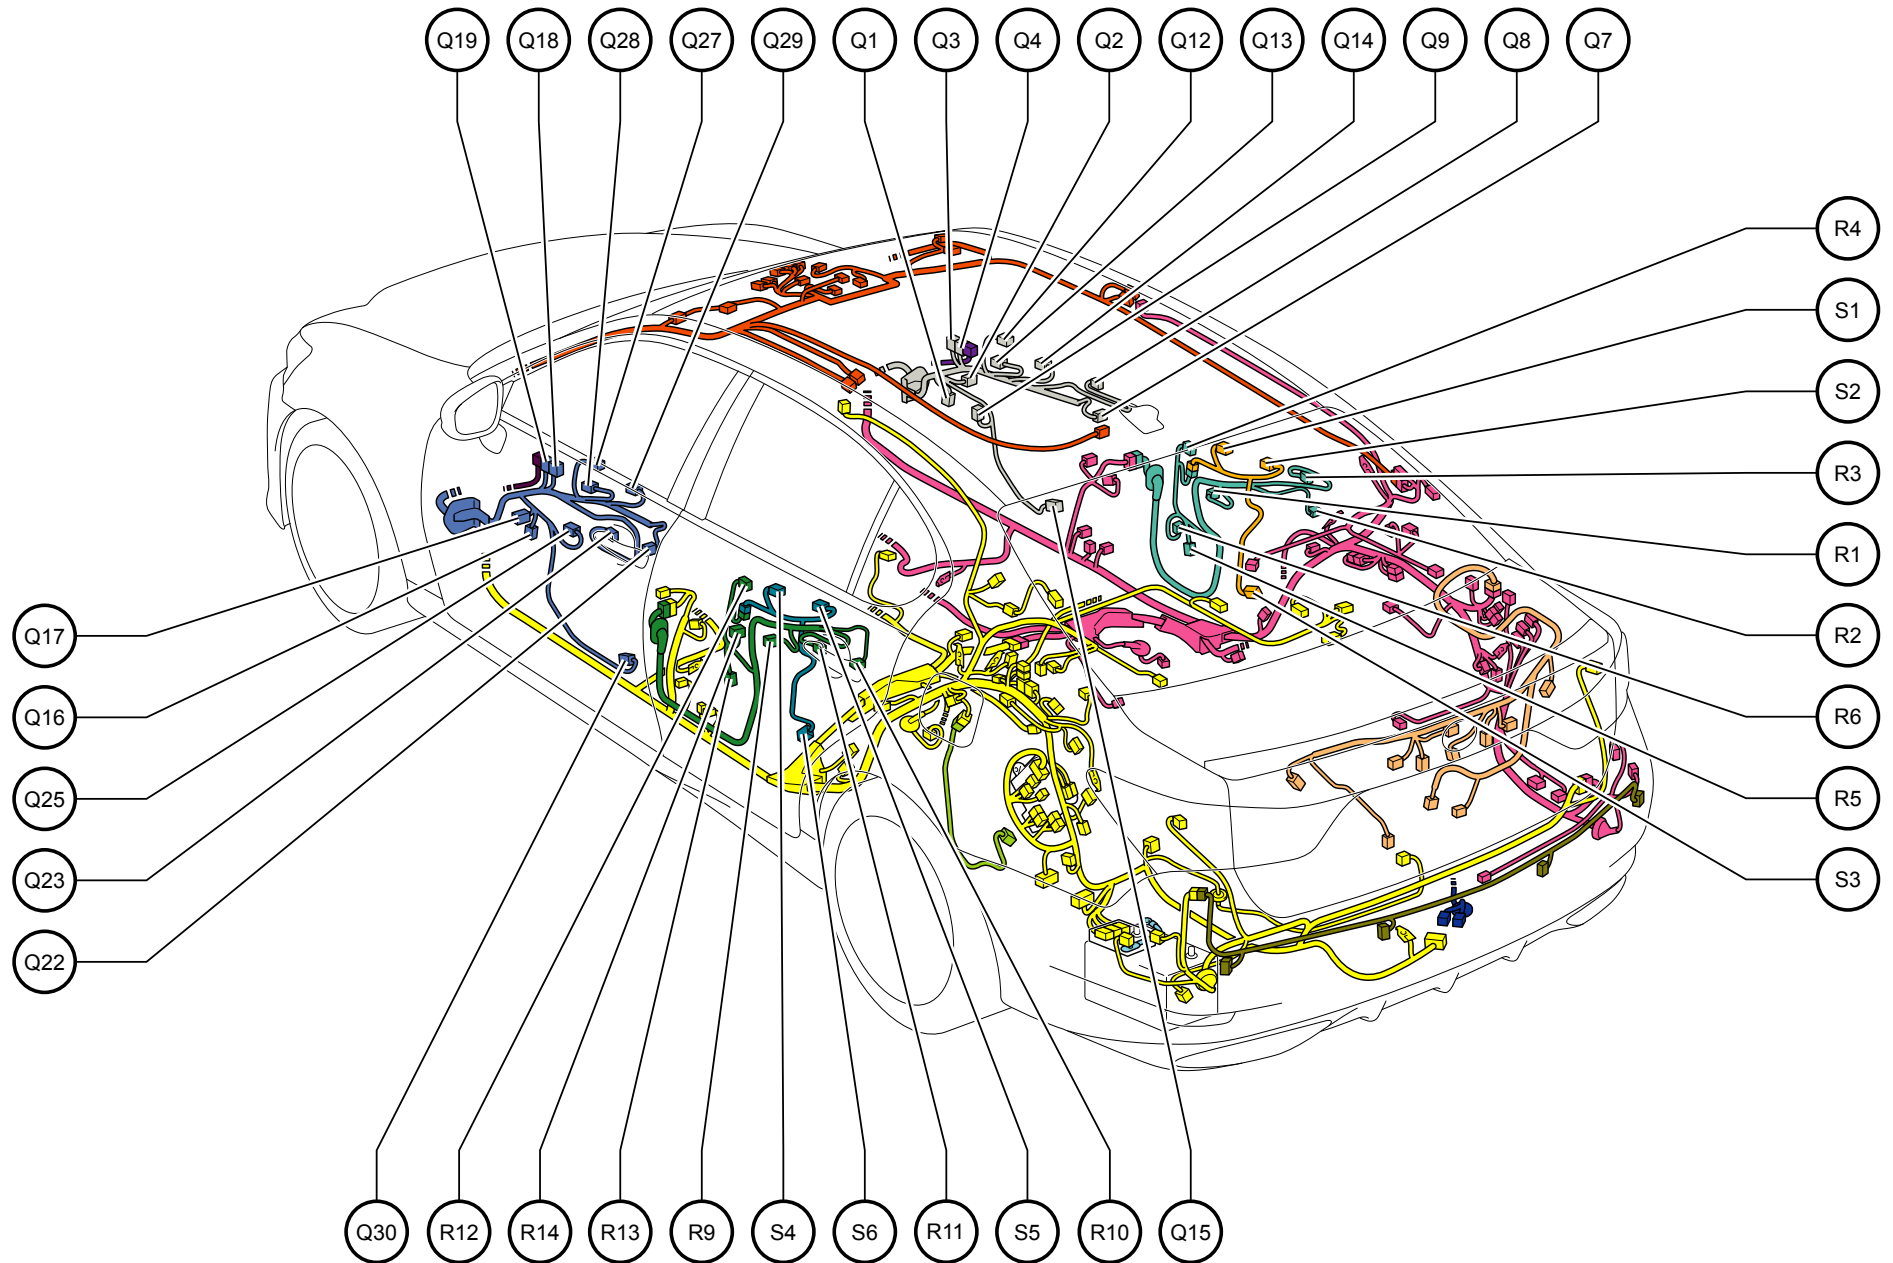

Position of Parts in Body <LHD>

Position of Parts in Body <LHD>

- Q 1 Front No. 1 Speaker Assembly RH
- Q 2 Front Power Window Regulator Motor Assembly RH
- Q 3 Front Multiplex Network Door ECU RH
- Q 4 Front Multiplex Network Door ECU RH
- Q 7 Front Door Lock Assembly RH
- Q 8 Front Door Outside Handle Assembly RH
- Q 9 Front Power Window Regulator Switch Assembly RH
- Q 12 Front Door Inside Handle Illumination Light Assembly RH
- Q 13 Seat Memory Switch RH
- Q 14 Front Ambient Light RH (No. 1 Interior Illumination Light Assembly RH)
- Q 15 Front Door Courtesy Light RH
- Q 16 Front No. 1 Speaker Assembly LH
- Q 17 Front Power Window Regulator Motor Assembly LH
- Q 18 Front Multiplex Network Door ECU LH
- Q 19 Front Multiplex Network Door ECU LH
- Q 22 Front Door Lock Assembly LH
- Q 23 Front Door Outside Handle Assembly LH
- Q 25 Multiplex Network Master Switch Assembly
- Q 27 Front Door Inside Handle Illumination Light Assembly LH
- Q 28 Seat Memory Switch LH
- Q 29 Front Ambient Light LH (No. 1 Interior Illumination Light Assembly LH)
- Q 30 Front Door Courtesy Light LH

- R 1 Rear Power Window Regulator Motor Assembly RH
- R 2 Rear Door Lock Assembly RH
- R 3 Rear Door Outside Handle Assembly RH
- R 4 Rear No. 2 Speaker Assembly RH
- R 5 Rear Speaker Assembly RH
- R 6 Rear Power Window Regulator Switch Assembly RH
- R 9 Rear Power Window Regulator Motor Assembly LH
- R 10 Rear Door Lock Assembly LH
- R 11 Rear Door Outside Handle Assembly LH
- R 12 Rear No. 2 Speaker Assembly LH
- R 13 Rear Speaker Assembly LH
- R 14 Rear Power Window Regulator Switch Assembly LH

Position of Parts in Body <LHD>

Position of Parts in Body <LHD>