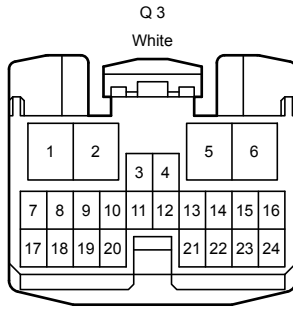

Position of Parts in Body <LHD>

Position of Parts in Body <LHD>

- Q 1 Front No. 1 Speaker Assembly RH
- Q 2 Front Power Window Regulator Motor Assembly RH
- Q 3 Front Multiplex Network Door ECU RH
- Q 4 Front Multiplex Network Door ECU RH
- Q 7 Front Door Lock Assembly RH
- Q 8 Front Door Outside Handle Assembly RH
- Q 9 Front Power Window Regulator Switch Assembly RH
- Q 12 Front Door Inside Handle Illumination Light Assembly RH
- Q 13 Seat Memory Switch RH
- Q 14 Front Ambient Light RH (No. 1 Interior Illumination Light Assembly RH)
- Q 15 Front Door Courtesy Light RH
- Q 16 Front No. 1 Speaker Assembly LH
- Q 17 Front Power Window Regulator Motor Assembly LH
- Q 18 Front Multiplex Network Door ECU LH
- Q 19 Front Multiplex Network Door ECU LH
- Q 22 Front Door Lock Assembly LH
- Q 23 Front Door Outside Handle Assembly LH
- Q 25 Multiplex Network Master Switch Assembly
- Q 27 Front Door Inside Handle Illumination Light Assembly LH
- Q 28 Seat Memory Switch LH
- Q 29 Front Ambient Light LH (No. 1 Interior Illumination Light Assembly LH)
- Q 30 Front Door Courtesy Light LH

- R 1 Rear Power Window Regulator Motor Assembly RH
- R 2 Rear Door Lock Assembly RH
- R 3 Rear Door Outside Handle Assembly RH
- R 4 Rear No. 2 Speaker Assembly RH
- R 5 Rear Speaker Assembly RH
- R 6 Rear Power Window Regulator Switch Assembly RH
- R 9 Rear Power Window Regulator Motor Assembly LH
- R 10 Rear Door Lock Assembly LH
- R 11 Rear Door Outside Handle Assembly LH
- R 12 Rear No. 2 Speaker Assembly LH
- R 13 Rear Speaker Assembly LH
- R 14 Rear Power Window Regulator Switch Assembly LH

Position of Parts in Body <LHD>

Position of Parts in Body <LHD>