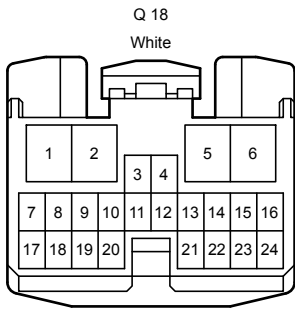

Position of Parts in Body <LHD>

Position of Parts in Body <LHD>

- Q 1 Front No. 1 Speaker Assembly RH
- Q 2 Front Power Window Regulator Motor Assembly RH
- Q 3 Front Multiplex Network Door ECU RH
- Q 4 Front Multiplex Network Door ECU RH
- Q 7 Front Door Lock Assembly RH
- Q 8 Front Door Outside Handle Assembly RH
- Q 9 Front Power Window Regulator Switch Assembly RH
- Q 12 Front Door Inside Handle Illumination Light Assembly RH
- Q 13 Seat Memory Switch RH
- Q 14 Front Ambient Light RH (No. 1 Interior Illumination Light Assembly RH)
- Q 15 Front Door Courtesy Light RH
- Q 16 Front No. 1 Speaker Assembly LH
- Q 17 Front Power Window Regulator Motor Assembly LH
- Q 18 Front Multiplex Network Door ECU LH
- Q 19 Front Multiplex Network Door ECU LH
- Q 22 Front Door Lock Assembly LH
- Q 23 Front Door Outside Handle Assembly LH
- Q 25 Multiplex Network Master Switch Assembly
- Q 27 Front Door Inside Handle Illumination Light Assembly LH
- Q 28 Seat Memory Switch LH
- Q 29 Front Ambient Light LH (No. 1 Interior Illumination Light Assembly LH)
- Q 30 Front Door Courtesy Light LH

- R 1 Rear Power Window Regulator Motor Assembly RH
- R 2 Rear Door Lock Assembly RH
- R 3 Rear Door Outside Handle Assembly RH
- R 4 Rear No. 2 Speaker Assembly RH
- R 5 Rear Speaker Assembly RH
- R 6 Rear Power Window Regulator Switch Assembly RH
- R 9 Rear Power Window Regulator Motor Assembly LH
- R 10 Rear Door Lock Assembly LH
- R 11 Rear Door Outside Handle Assembly LH
- R 12 Rear No. 2 Speaker Assembly LH
- R 13 Rear Speaker Assembly LH
- R 14 Rear Power Window Regulator Switch Assembly LH

Position of Parts in Body <LHD>

Position of Parts in Body <LHD>