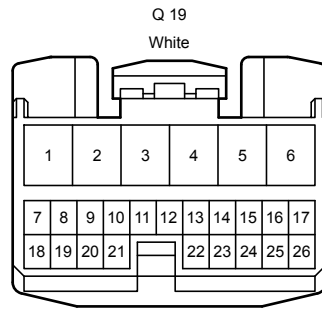

Position of Parts in Body <LHD>

Position of Parts in Body <LHD>

- Q 1 Front No. 1 Speaker Assembly RH
- Q 2 Front Power Window Regulator Motor Assembly RH
- Q 3 Front Multiplex Network Door ECU RH
- Q 4 Front Multiplex Network Door ECU RH
- Q 7 Front Door Lock Assembly RH
- Q 8 Front Door Outside Handle Assembly RH
- Q 9 Front Power Window Regulator Switch Assembly RH
- Q 12 Front Door Inside Handle Illumination Light Assembly RH
- Q 13 Seat Memory Switch RH
- Q 14 Front Ambient Light RH (No. 1 Interior Illumination Light Assembly RH)
- Q 15 Front Door Courtesy Light RH
- Q 16 Front No. 1 Speaker Assembly LH
- Q 17 Front Power Window Regulator Motor Assembly LH
- Q 18 Front Multiplex Network Door ECU LH
- Q 19 Front Multiplex Network Door ECU LH
- Q 22 Front Door Lock Assembly LH
- Q 23 Front Door Outside Handle Assembly LH
- Q 25 Multiplex Network Master Switch Assembly
- Q 27 Front Door Inside Handle Illumination Light Assembly LH
- Q 28 Seat Memory Switch LH
- Q 29 Front Ambient Light LH (No. 1 Interior Illumination Light Assembly LH)
- Q 30 Front Door Courtesy Light LH

Position of Parts in Body <LHD>

Position of Parts in Body <LHD>