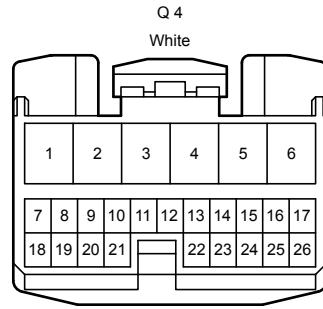

Position of Parts in Body <LHD>

Position of Parts in Body <LHD>

- Q 1 Front No. 1 Speaker Assembly RH
- Q 2 Front Power Window Regulator Motor Assembly RH
- Q 3 Front Multiplex Network Door ECU RH
- Q 4 Front Multiplex Network Door ECU RH
- Q 7 Front Door Lock Assembly RH
- Q 8 Front Door Outside Handle Assembly RH
- Q 9 Front Power Window Regulator Switch Assembly RH
- Q 12 Front Door Inside Handle Illumination Light Assembly RH
- Q 13 Seat Memory Switch RH
- Q 14 Front Ambient Light RH (No. 1 Interior Illumination Light Assembly RH)
- Q 15 Front Door Courtesy Light RH
- Q 16 Front No. 1 Speaker Assembly LH
- Q 17 Front Power Window Regulator Motor Assembly LH
- Q 18 Front Multiplex Network Door ECU LH
- Q 19 Front Multiplex Network Door ECU LH
- Q 22 Front Door Lock Assembly LH
- Q 23 Front Door Outside Handle Assembly LH
- Q 25 Multiplex Network Master Switch Assembly
- Q 27 Front Door Inside Handle Illumination Light Assembly LH
- Q 28 Seat Memory Switch LH
- Q 29 Front Ambient Light LH (No. 1 Interior Illumination Light Assembly LH)
- Q 30 Front Door Courtesy Light LH

- R 1 Rear Power Window Regulator Motor Assembly RH
- R 2 Rear Door Lock Assembly RH
- R 3 Rear Door Outside Handle Assembly RH
- R 4 Rear No. 2 Speaker Assembly RH
- R 5 Rear Speaker Assembly RH
- R 6 Rear Power Window Regulator Switch Assembly RH
- R 9 Rear Power Window Regulator Motor Assembly LH
- R 10 Rear Door Lock Assembly LH
- R 11 Rear Door Outside Handle Assembly LH
- R 12 Rear No. 2 Speaker Assembly LH
- R 13 Rear Speaker Assembly LH
- R 14 Rear Power Window Regulator Switch Assembly LH

Position of Parts in Body <LHD>

Position of Parts in Body <LHD>