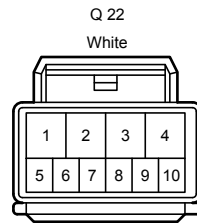

Position of Parts in Body <LHD>