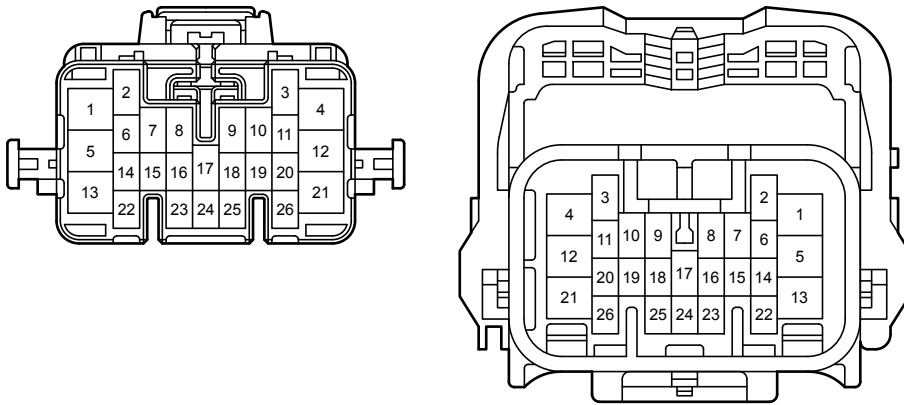

Wire and Wire , Ground Points in Body <LHD 2GR-FXE>

Tm1  
White

UX1  
White

UX2  
White

VU1  
White