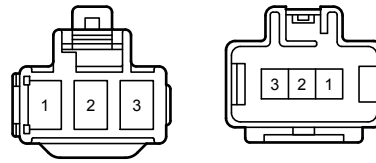

Wire and Wire , Ground Points in Body <LHD 2GR-FXE>

Tm1  
White

UX1  
White

UX2  
White

VU1  
White