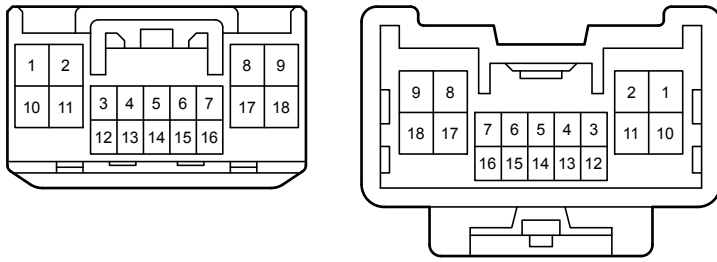

Wire and Wire , Ground Points in Body <LHD 2GR-FXE>

Tm1  
White

UX1  
White

UX2  
White

VU1  
White