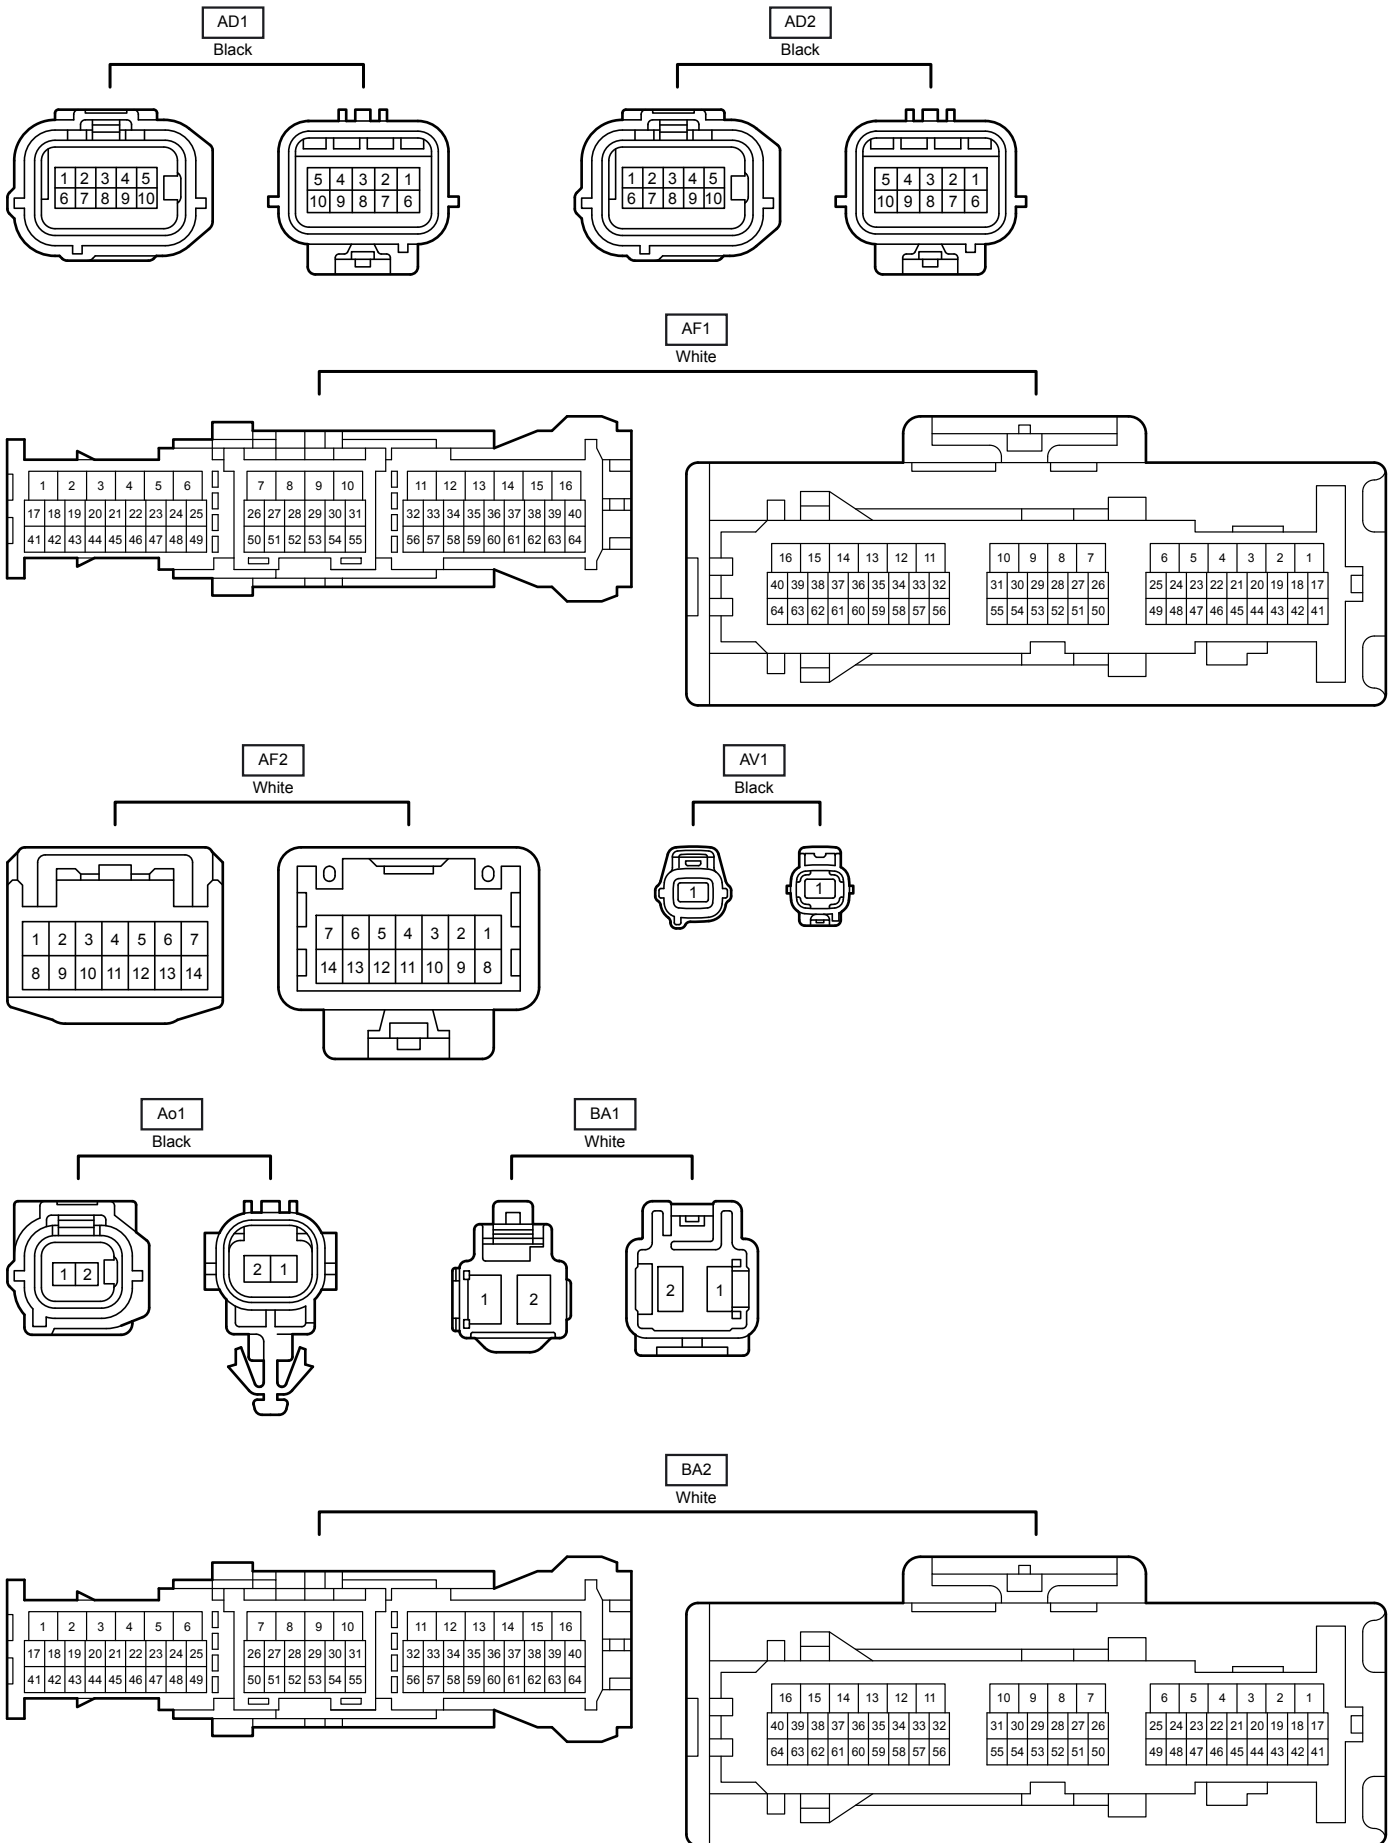

- * 1: Before Sep. 2013 Production
- * 2: From Sep. 2013 Production until Oct. 2015 Production
- * 3: From Oct. 2015 Production

Wire and Wire in Engine Compartment <RHD 2GR-FXE>

Wire and Wire in Engine Compartment <RHD 2GR-FXE>