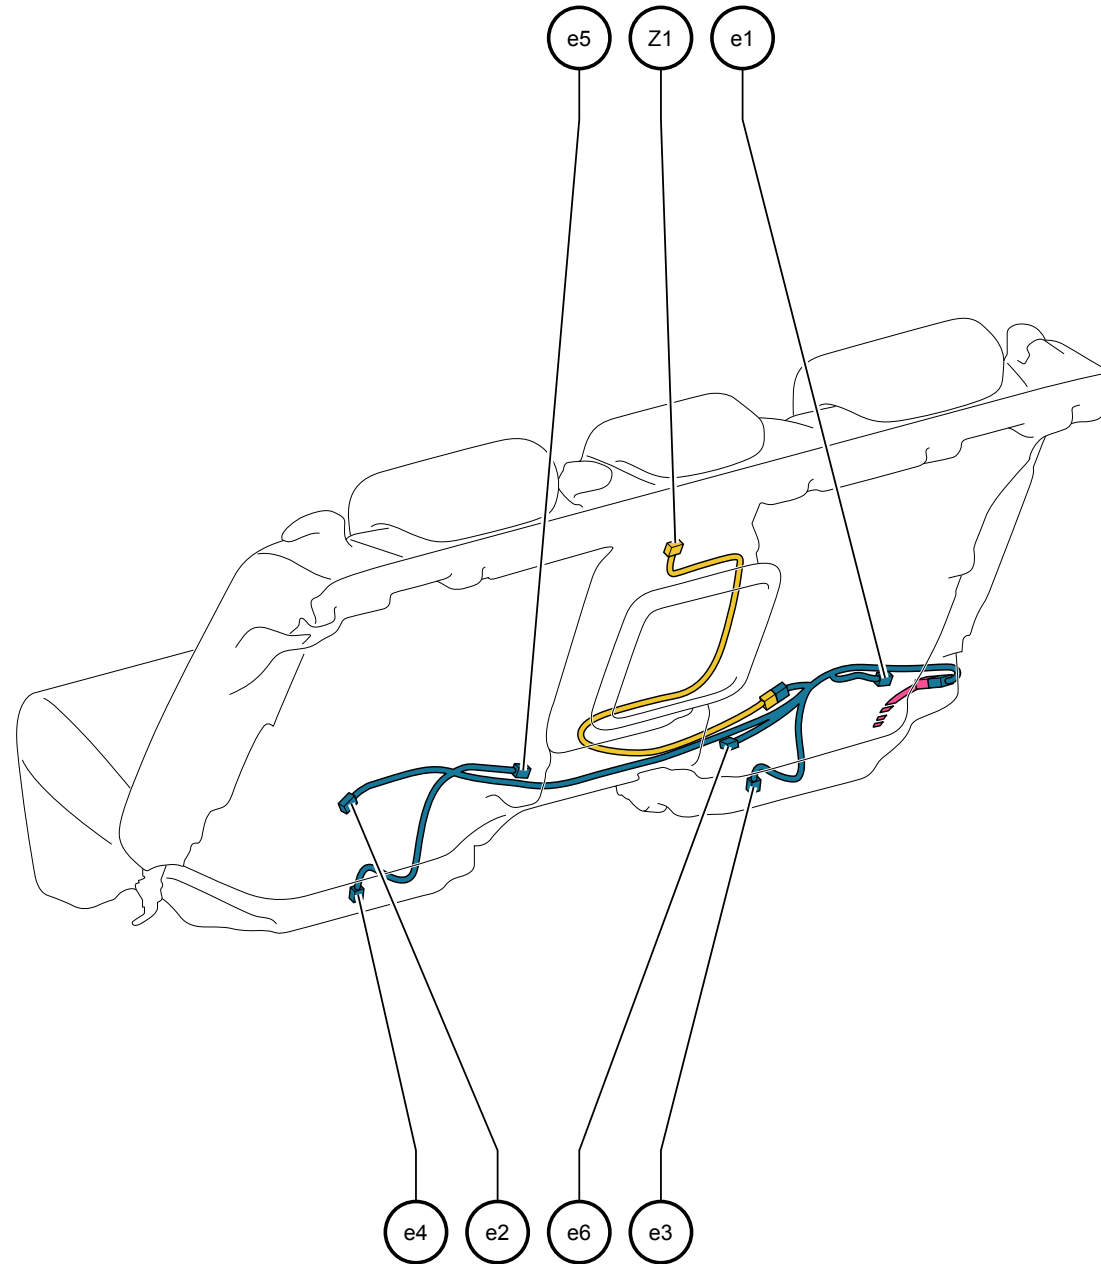

Position of Parts in Seat <RHD Rear Seat>

Position of Parts in Seat <RHD Rear Seat>

- Z 1 Rear Control Switch

- e 1 Rear Seat Back Heater Assembly RH
- e 2 Rear Seat Back Heater Assembly LH
- e 3 Rear Seat Heater Assembly RH
- e 4 Rear Seat Heater Assembly LH
- e 5 Junction Connector
- e 6 Junction Connector

Position of Parts in Seat <RHD Rear Seat>