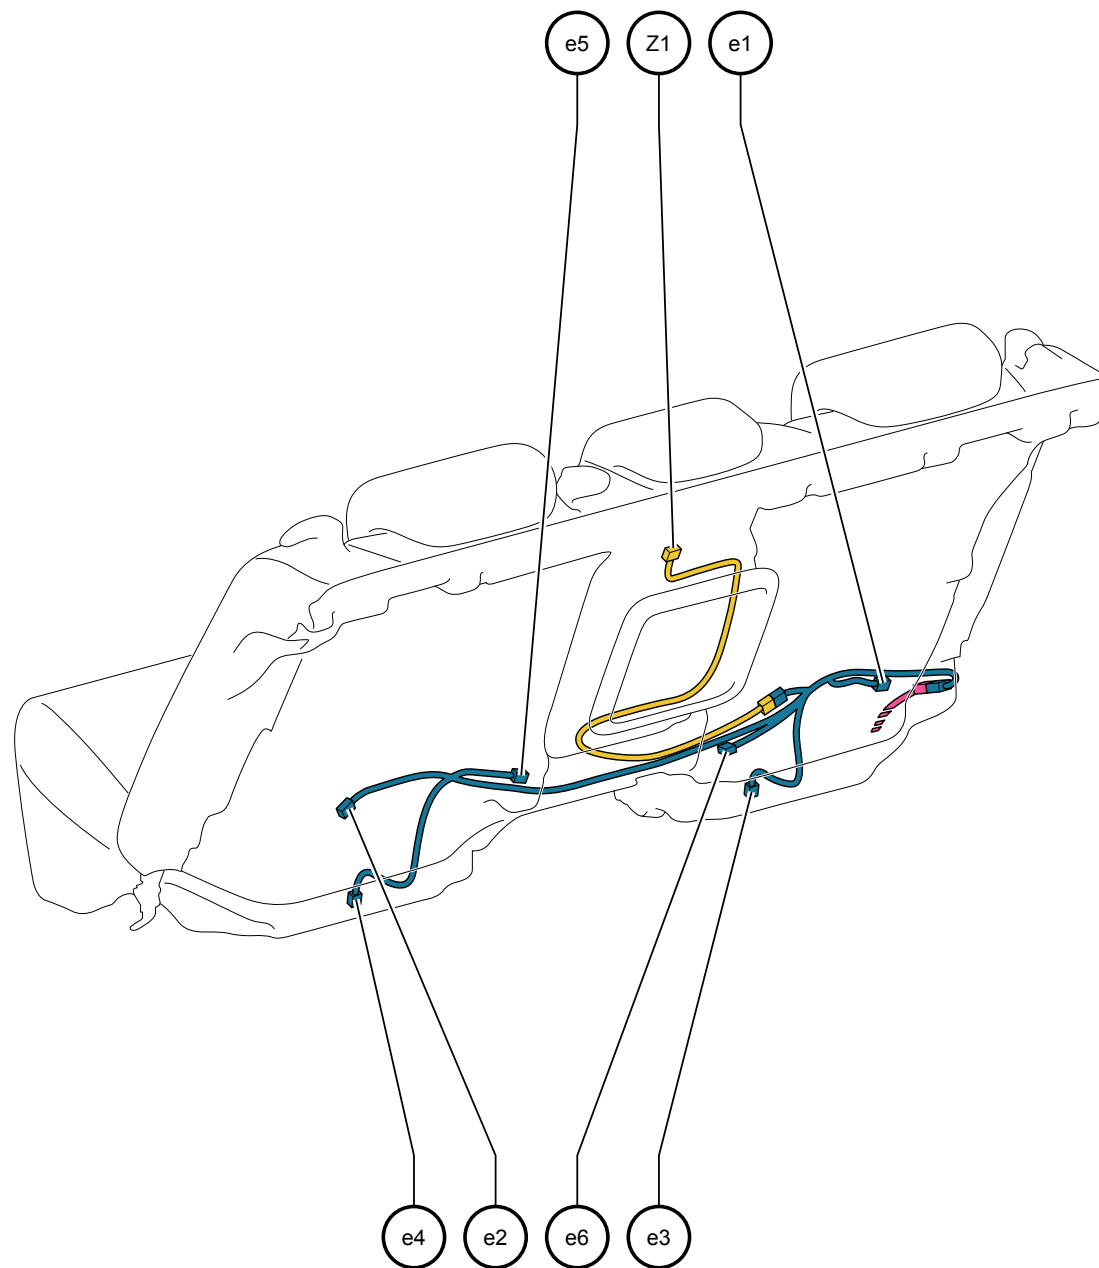

Position of Parts in Seat <LHD Rear Seat>

Position of Parts in Seat <LHD Rear Seat>

- Z 1 Rear Control Switch

- e 1 Rear Seat Back Heater Assembly RH
- e 2 Rear Seat Back Heater Assembly LH
- e 3 Rear Seat Heater Assembly RH
- e 4 Rear Seat Heater Assembly LH
- e 5 Junction Connector
- e 6 Junction Connector

Position of Parts in Seat <LHD Rear Seat>