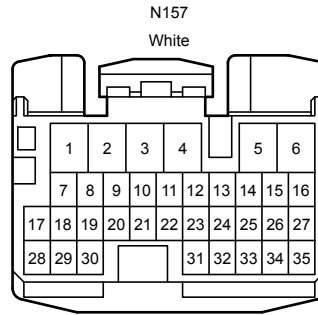

Position of Parts in Instrument Panel <RHD>

N 102 Front Steering Control ECU  
N 103 Front Steering Control ECU  
N 104 Front Steering Control ECU  
N 105 Absorber Control ECU  
N 107 Junction Connector  
N 108 Junction Connector  
N 109 Junction Connector  
N 110 Junction Connector  
N 111 Junction Connector  
N 112 Junction Connector  
N 113 Junction Connector  
N 114 Junction Connector  
N 115 Junction Connector  
N 116 Junction Connector  
N 117 Junction Connector  
N 118 Junction Connector  
N 119 Junction Connector  
N 120 Junction Connector  
N 121 Junction Connector  
N 122 Junction Connector  
N 123 Junction Connector  
N 124 Junction Connector  
N 126 Junction Connector  
N 127 Junction Connector  
N 130 Junction Connector  
N 131 Junction Connector  
N 132 Junction Connector  
N 133 Junction Connector  
N 134 Junction Connector  
N 135 Junction Terminal  
N 138 Multi-Media Module Receiver Assembly  
N 147 Stereo Jack Adapter Assembly  
N 148 Multi-Media Module Receiver Assembly  
N 149 Multi-Media Module Receiver Assembly  
N 150 Accessory Meter Assembly  
N 155 Multi-Display  
N 156 Multi-Display  
N 157 A/C Amplifier Assembly  
N 158 Accessory Meter Assembly  
N 161 Junction Connector  
N 163 Shift Position Indicator  
N 164 Multi-Media Module Receiver Assembly  
N 165 Junction Connector  
N 166 Multi-Media Module Receiver Assembly  
N 167 Junction Connector  
N 168 Stereo Jack Adapter Assembly  
N 170 Multi-Media Module Receiver Assembly  
N 171 Stereo Jack Adapter Assembly  
N 173 Driving Support ECU Assembly  
N 174 Spiral Cable Sub-Assembly  
N 175 Clock Assembly  
N 176 Network Gateway ECU  
N 177 Junction Connector  
N 178 Junction Connector  
N 179 Combination Meter Assembly  
N 180 Trip Switch  
N 181 Junction Connector  
N 182 Junction Connector  
N 183 Junction Connector

Position of Parts in Instrument Panel <RHD>

Position of Parts in Instrument Panel <RHD>

Position of Parts in Instrument Panel <RHD>