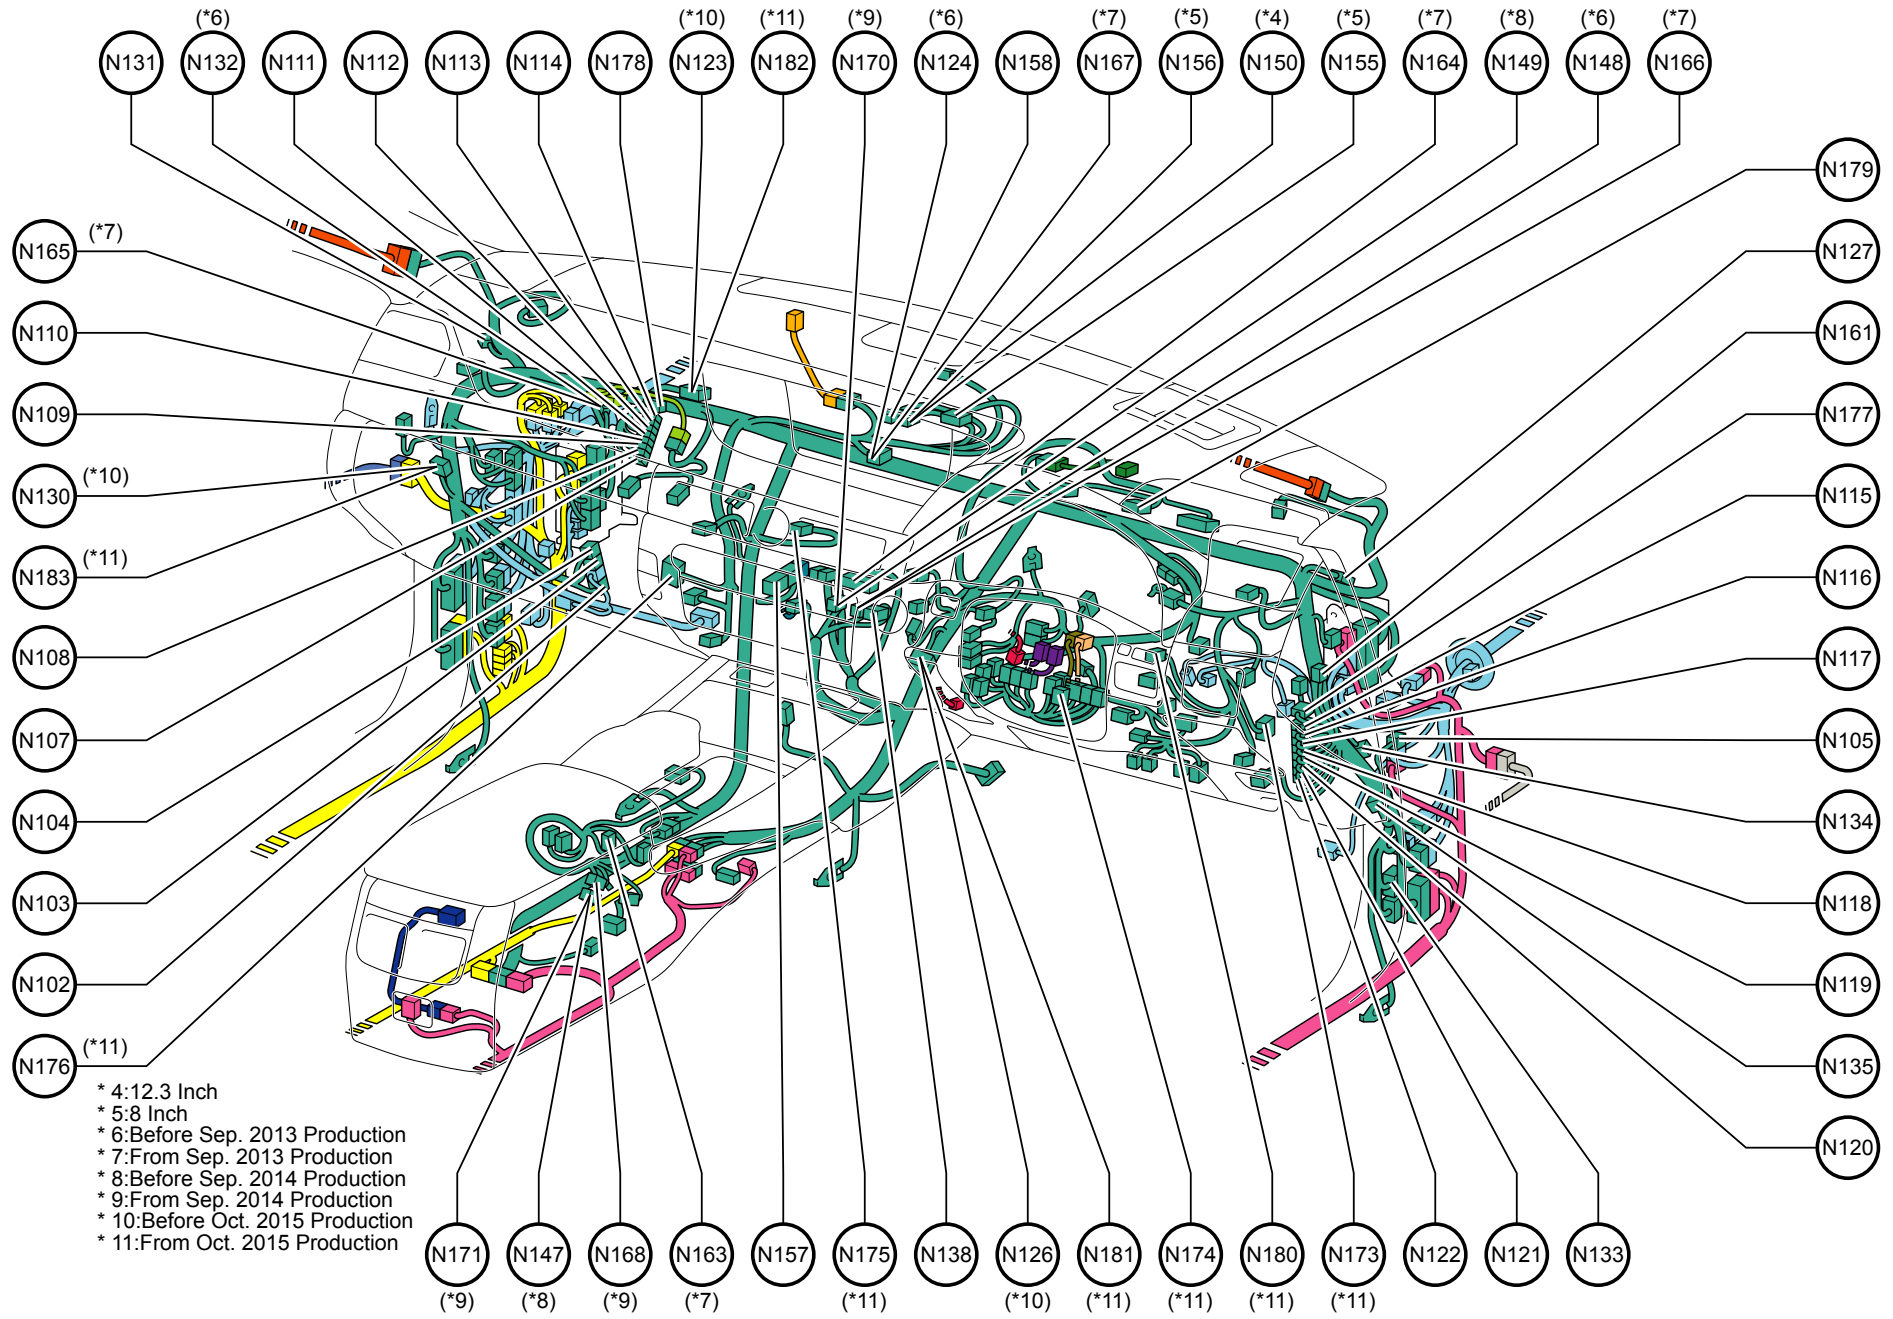

Position of Parts in Instrument Panel <RHD>

N 102 Front Steering Control ECU  
N 103 Front Steering Control ECU  
N 104 Front Steering Control ECU  
N 105 Absorber Control ECU  
N 107 Junction Connector  
N 108 Junction Connector  
N 109 Junction Connector  
N 110 Junction Connector  
N 111 Junction Connector  
N 112 Junction Connector  
N 113 Junction Connector  
N 114 Junction Connector  
N 115 Junction Connector  
N 116 Junction Connector  
N 117 Junction Connector  
N 118 Junction Connector  
N 119 Junction Connector  
N 120 Junction Connector  
N 121 Junction Connector  
N 122 Junction Connector  
N 123 Junction Connector  
N 124 Junction Connector  
N 126 Junction Connector  
N 127 Junction Connector  
N 130 Junction Connector  
N 131 Junction Connector  
N 132 Junction Connector  
N 133 Junction Connector  
N 134 Junction Connector  
N 135 Junction Terminal  
N 138 Multi-Media Module Receiver Assembly  
N 147 Stereo Jack Adapter Assembly  
N 148 Multi-Media Module Receiver Assembly  
N 149 Multi-Media Module Receiver Assembly  
N 150 Accessory Meter Assembly  
N 155 Multi-Display  
N 156 Multi-Display  
N 157 A/C Amplifier Assembly  
N 158 Accessory Meter Assembly  
N 161 Junction Connector  
N 163 Shift Position Indicator  
N 164 Multi-Media Module Receiver Assembly  
N 165 Junction Connector  
N 166 Multi-Media Module Receiver Assembly  
N 167 Junction Connector  
N 168 Stereo Jack Adapter Assembly  
N 170 Multi-Media Module Receiver Assembly  
N 171 Stereo Jack Adapter Assembly  
N 173 Driving Support ECU Assembly  
N 174 Spiral Cable Sub-Assembly  
N 175 Clock Assembly  
N 176 Network Gateway ECU  
N 177 Junction Connector  
N 178 Junction Connector  
N 179 Combination Meter Assembly  
N 180 Trip Switch  
N 181 Junction Connector  
N 182 Junction Connector  
N 183 Junction Connector

Position of Parts in Instrument Panel <RHD>

Position of Parts in Instrument Panel <RHD>

Position of Parts in Instrument Panel <RHD>