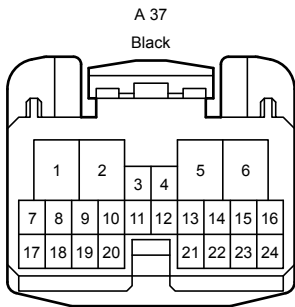

Position of Parts in Instrument Panel <LHD>

## Position of Parts in Instrument Panel <LHD>

---

- A 2 Accelerator Pedal Sensor Assembly
- A 3 Kick Down Switch Assembly
- A 4 Brake Pedal Stroke Sensor Assembly
- A 5 Stop Light Switch Assembly
- A 7 Headlight Swivel ECU Assembly
- A 8 Front Acceleration Sensor LH
- A 31 Front Steering Control ECU
- A 32 Blower Motor with Fan Sub-Assembly
- A 35 Power Management Control ECU
- A 36 Power Management Control ECU
- A 37 Absorber Control ECU
- A 51 Junction Connector
- A 52 Junction Connector
- A 77 Junction Connector
- A 78 Junction Connector
  
- O 1 Automatic Light Control Sensor
  
- P 1 Headup Display (Combination Meter Mirror ECU)
  
- T 1 Absorber Control ECU
- T 12 Airbag Sensor Assembly
- T 13 Rear No. 2 Power Outlet Socket Assembly
  
- U 12 Airbag Sensor Assembly
- U 48 Junction Connector
- U 49 Junction Connector
- U 50 Junction Connector
- U 51 Junction Connector
  
- W 1 Console Box Illumination Light Assembly
  
- s 1 Instrument Panel Passenger Airbag without Door Assembly
- s 2 Instrument Panel Passenger Airbag without Door Assembly
  
- z 1 A/C Amplifier Assembly , A/C Harness Assembly
- z 2 Driver Side Squib Circuit (Horn Button Assembly) , Spiral Cable Sub-Assembly
- z 3 Driver Side Squib Circuit (Horn Button Assembly) , Spiral Cable Sub-Assembly
- z 4 Spiral Cable Sub-Assembly , Steering Pad Switch Assembly
- z 5 Spiral Cable Sub-Assembly , Steering Wheel Heater Control Assembly
- z 8 Cruise Control Main Switch , Spiral Cable Sub-Assembly
- z 24 Steering Wheel Assembly , Spiral Cable Sub-Assembly
- z 25 No. 1 Switch Wire , Spiral Cable Sub-Assembly

Position of Parts in Instrument Panel <LHD>

Position of Parts in Instrument Panel <LHD>