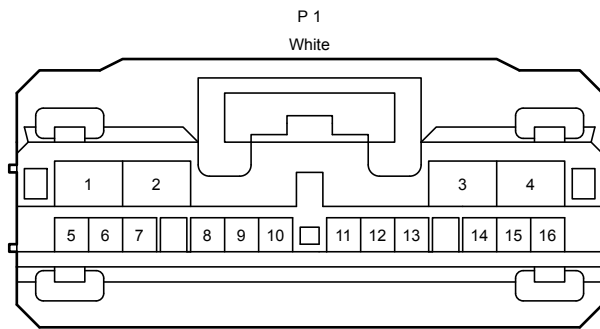

Position of Parts in Instrument Panel <LHD>

## Position of Parts in Instrument Panel <LHD>

---

- A 2 Accelerator Pedal Sensor Assembly
- A 3 Kick Down Switch Assembly
- A 4 Brake Pedal Stroke Sensor Assembly
- A 5 Stop Light Switch Assembly
- A 7 Headlight Swivel ECU Assembly
- A 8 Front Acceleration Sensor LH
- A 31 Front Steering Control ECU
- A 32 Blower Motor with Fan Sub-Assembly
- A 35 Power Management Control ECU
- A 36 Power Management Control ECU
- A 37 Absorber Control ECU
- A 51 Junction Connector
- A 52 Junction Connector
- A 77 Junction Connector
- A 78 Junction Connector
  
- O 1 Automatic Light Control Sensor
  
- P 1 Headup Display (Combination Meter Mirror ECU)
  
- T 1 Absorber Control ECU
- T 12 Airbag Sensor Assembly
- T 13 Rear No. 2 Power Outlet Socket Assembly
  
- U 12 Airbag Sensor Assembly
- U 48 Junction Connector
- U 49 Junction Connector
- U 50 Junction Connector
- U 51 Junction Connector
  
- W 1 Console Box Illumination Light Assembly
  
- s 1 Instrument Panel Passenger Airbag without Door Assembly
- s 2 Instrument Panel Passenger Airbag without Door Assembly
  
- z 1 A/C Amplifier Assembly , A/C Harness Assembly
- z 2 Driver Side Squib Circuit (Horn Button Assembly) , Spiral Cable Sub-Assembly
- z 3 Driver Side Squib Circuit (Horn Button Assembly) , Spiral Cable Sub-Assembly
- z 4 Spiral Cable Sub-Assembly , Steering Pad Switch Assembly
- z 5 Spiral Cable Sub-Assembly , Steering Wheel Heater Control Assembly
- z 8 Cruise Control Main Switch , Spiral Cable Sub-Assembly
- z 24 Steering Wheel Assembly , Spiral Cable Sub-Assembly
- z 25 No. 1 Switch Wire , Spiral Cable Sub-Assembly

Position of Parts in Instrument Panel <LHD>

Position of Parts in Instrument Panel <LHD>