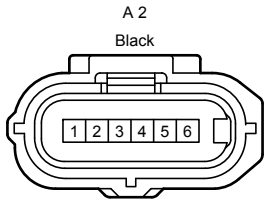

Position of Parts in Instrument Panel <LHD>