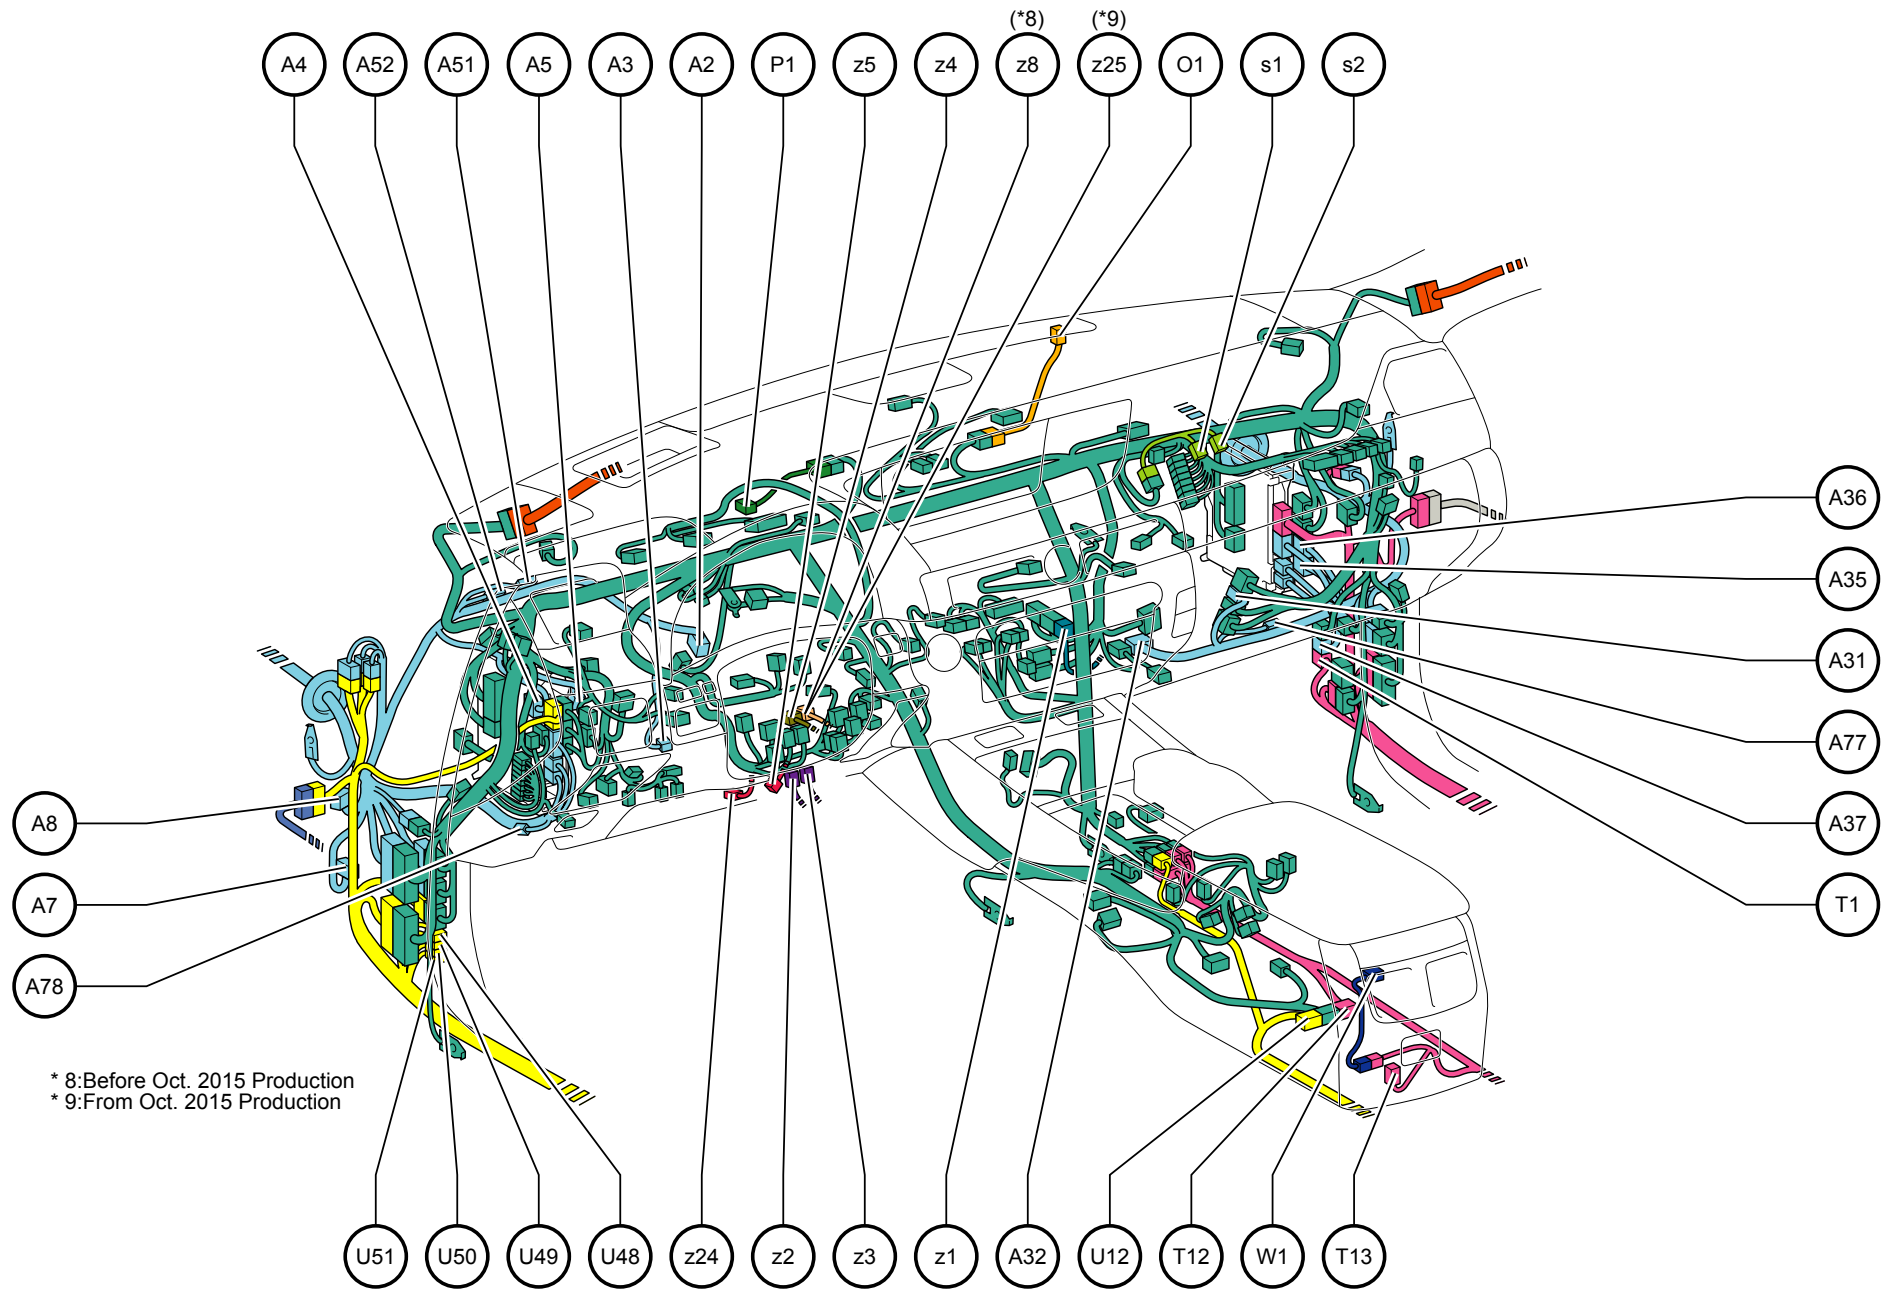

Position of Parts in Instrument Panel <LHD>

## Position of Parts in Instrument Panel <LHD>

---

- A 2 Accelerator Pedal Sensor Assembly
- A 3 Kick Down Switch Assembly
- A 4 Brake Pedal Stroke Sensor Assembly
- A 5 Stop Light Switch Assembly
- A 7 Headlight Swivel ECU Assembly
- A 8 Front Acceleration Sensor LH
- A 31 Front Steering Control ECU
- A 32 Blower Motor with Fan Sub-Assembly
- A 35 Power Management Control ECU
- A 36 Power Management Control ECU
- A 37 Absorber Control ECU
- A 51 Junction Connector
- A 52 Junction Connector
- A 77 Junction Connector
- A 78 Junction Connector
  
- O 1 Automatic Light Control Sensor
  
- P 1 Headup Display (Combination Meter Mirror ECU)
  
- T 1 Absorber Control ECU
- T 12 Airbag Sensor Assembly
- T 13 Rear No. 2 Power Outlet Socket Assembly
  
- U 12 Airbag Sensor Assembly
- U 48 Junction Connector
- U 49 Junction Connector
- U 50 Junction Connector
- U 51 Junction Connector
  
- W 1 Console Box Illumination Light Assembly
  
- s 1 Instrument Panel Passenger Airbag without Door Assembly
- s 2 Instrument Panel Passenger Airbag without Door Assembly
  
- z 1 A/C Amplifier Assembly , A/C Harness Assembly
- z 2 Driver Side Squib Circuit (Horn Button Assembly) , Spiral Cable Sub-Assembly
- z 3 Driver Side Squib Circuit (Horn Button Assembly) , Spiral Cable Sub-Assembly
- z 4 Spiral Cable Sub-Assembly , Steering Pad Switch Assembly
- z 5 Spiral Cable Sub-Assembly , Steering Wheel Heater Control Assembly
- z 8 Cruise Control Main Switch , Spiral Cable Sub-Assembly
- z 24 Steering Wheel Assembly , Spiral Cable Sub-Assembly
- z 25 No. 1 Switch Wire , Spiral Cable Sub-Assembly

Position of Parts in Instrument Panel <LHD>

Position of Parts in Instrument Panel <LHD>