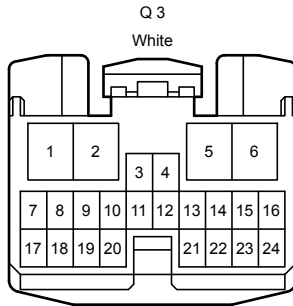

Position of Parts in Body <RHD>

- Q 1 Front No. 1 Speaker Assembly RH
- Q 2 Front Power Window Regulator Motor Assembly RH
- Q 3 Front Multiplex Network Door ECU RH
- Q 4 Front Multiplex Network Door ECU RH
- Q 7 Front Door Lock Assembly RH
- Q 8 Front Door Outside Handle Assembly RH
- Q 10 Multiplex Network Master Switch Assembly
- Q 12 Front Door Inside Handle Illumination Light Assembly RH
- Q 13 Seat Memory Switch RH
- Q 14 Front Ambient Light RH (No. 1 Interior Illumination Light Assembly RH)
- Q 15 Front Door Courtesy Light RH
- Q 16 Front No. 1 Speaker Assembly LH
- Q 17 Front Power Window Regulator Motor Assembly LH
- Q 18 Front Multiplex Network Door ECU LH
- Q 19 Front Multiplex Network Door ECU LH
- Q 22 Front Door Lock Assembly LH
- Q 23 Front Door Outside Handle Assembly LH
- Q 24 Front Power Window Regulator Switch Assembly LH
- Q 27 Front Door Inside Handle Illumination Light Assembly LH
- Q 28 Seat Memory Switch LH
- Q 29 Front Ambient Light LH (No. 1 Interior Illumination Light Assembly LH)
- Q 30 Front Door Courtesy Light LH

- R 1 Rear Power Window Regulator Motor Assembly RH
- R 2 Rear Door Lock Assembly RH
- R 3 Rear Door Outside Handle Assembly RH
- R 4 Rear No. 2 Speaker Assembly RH
- R 5 Rear Speaker Assembly RH
- R 6 Rear Power Window Regulator Switch Assembly RH
- R 9 Rear Power Window Regulator Motor Assembly LH
- R 10 Rear Door Lock Assembly LH
- R 11 Rear Door Outside Handle Assembly LH
- R 12 Rear No. 2 Speaker Assembly LH
- R 13 Rear Speaker Assembly LH
- R 14 Rear Power Window Regulator Switch Assembly LH

Position of Parts in Body <RHD>

Position of Parts in Body <RHD>