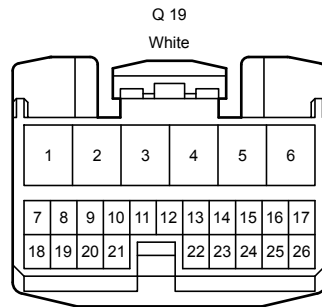

Position of Parts in Body <RHD>

- Q 1 Front No. 1 Speaker Assembly RH
- Q 2 Front Power Window Regulator Motor Assembly RH
- Q 3 Front Multiplex Network Door ECU RH
- Q 4 Front Multiplex Network Door ECU RH
- Q 7 Front Door Lock Assembly RH
- Q 8 Front Door Outside Handle Assembly RH
- Q 10 Multiplex Network Master Switch Assembly
- Q 12 Front Door Inside Handle Illumination Light Assembly RH
- Q 13 Seat Memory Switch RH
- Q 14 Front Ambient Light RH (No. 1 Interior Illumination Light Assembly RH)
- Q 15 Front Door Courtesy Light RH
- Q 16 Front No. 1 Speaker Assembly LH
- Q 17 Front Power Window Regulator Motor Assembly LH
- Q 18 Front Multiplex Network Door ECU LH
- Q 19 Front Multiplex Network Door ECU LH
- Q 22 Front Door Lock Assembly LH
- Q 23 Front Door Outside Handle Assembly LH
- Q 24 Front Power Window Regulator Switch Assembly LH
- Q 27 Front Door Inside Handle Illumination Light Assembly LH
- Q 28 Seat Memory Switch LH
- Q 29 Front Ambient Light LH (No. 1 Interior Illumination Light Assembly LH)
- Q 30 Front Door Courtesy Light LH

- R 1 Rear Power Window Regulator Motor Assembly RH
- R 2 Rear Door Lock Assembly RH
- R 3 Rear Door Outside Handle Assembly RH
- R 4 Rear No. 2 Speaker Assembly RH
- R 5 Rear Speaker Assembly RH
- R 6 Rear Power Window Regulator Switch Assembly RH
- R 9 Rear Power Window Regulator Motor Assembly LH
- R 10 Rear Door Lock Assembly LH
- R 11 Rear Door Outside Handle Assembly LH
- R 12 Rear No. 2 Speaker Assembly LH
- R 13 Rear Speaker Assembly LH
- R 14 Rear Power Window Regulator Switch Assembly LH

Position of Parts in Body <RHD>

Position of Parts in Body <RHD>