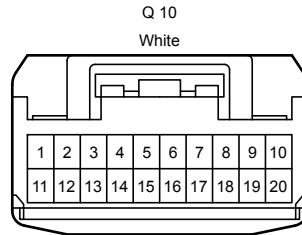

Position of Parts in Body <RHD>