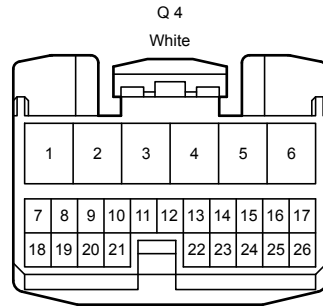

Position of Parts in Body <RHD>

- Q 1 Front No. 1 Speaker Assembly RH
- Q 2 Front Power Window Regulator Motor Assembly RH
- Q 3 Front Multiplex Network Door ECU RH
- Q 4 Front Multiplex Network Door ECU RH
- Q 7 Front Door Lock Assembly RH
- Q 8 Front Door Outside Handle Assembly RH
- Q 10 Multiplex Network Master Switch Assembly
- Q 12 Front Door Inside Handle Illumination Light Assembly RH
- Q 13 Seat Memory Switch RH
- Q 14 Front Ambient Light RH (No. 1 Interior Illumination Light Assembly RH)
- Q 15 Front Door Courtesy Light RH
- Q 16 Front No. 1 Speaker Assembly LH
- Q 17 Front Power Window Regulator Motor Assembly LH
- Q 18 Front Multiplex Network Door ECU LH
- Q 19 Front Multiplex Network Door ECU LH
- Q 22 Front Door Lock Assembly LH
- Q 23 Front Door Outside Handle Assembly LH
- Q 24 Front Power Window Regulator Switch Assembly LH
- Q 27 Front Door Inside Handle Illumination Light Assembly LH
- Q 28 Seat Memory Switch LH
- Q 29 Front Ambient Light LH (No. 1 Interior Illumination Light Assembly LH)
- Q 30 Front Door Courtesy Light LH

- R 1 Rear Power Window Regulator Motor Assembly RH
- R 2 Rear Door Lock Assembly RH
- R 3 Rear Door Outside Handle Assembly RH
- R 4 Rear No. 2 Speaker Assembly RH
- R 5 Rear Speaker Assembly RH
- R 6 Rear Power Window Regulator Switch Assembly RH
- R 9 Rear Power Window Regulator Motor Assembly LH
- R 10 Rear Door Lock Assembly LH
- R 11 Rear Door Outside Handle Assembly LH
- R 12 Rear No. 2 Speaker Assembly LH
- R 13 Rear Speaker Assembly LH
- R 14 Rear Power Window Regulator Switch Assembly LH

Position of Parts in Body <RHD>

Position of Parts in Body <RHD>