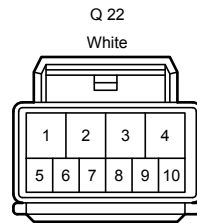

Position of Parts in Body <RHD>