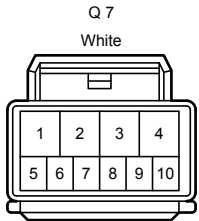

Position of Parts in Body <RHD>