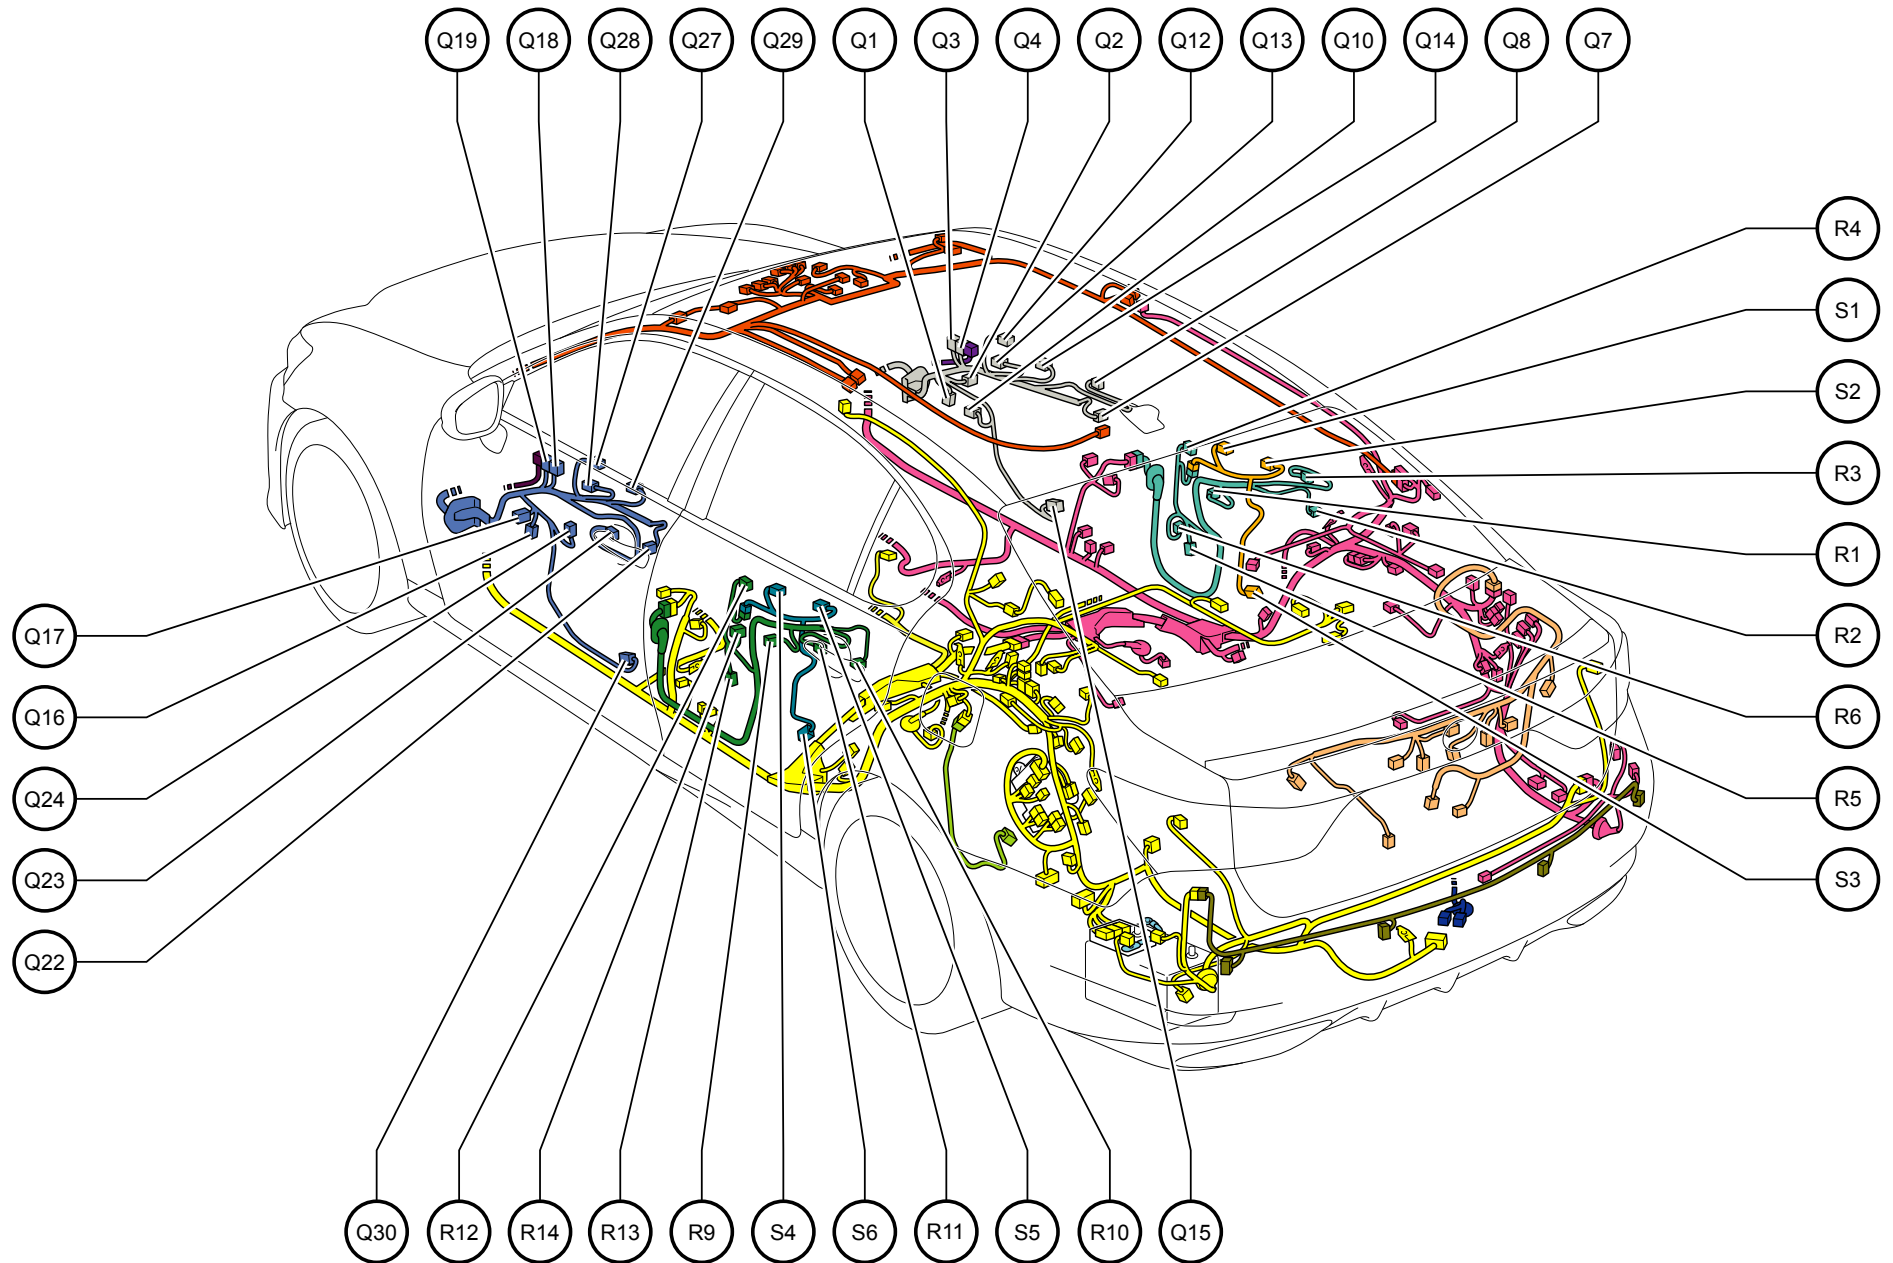

Position of Parts in Body <RHD>

- Q 1 Front No. 1 Speaker Assembly RH
- Q 2 Front Power Window Regulator Motor Assembly RH
- Q 3 Front Multiplex Network Door ECU RH
- Q 4 Front Multiplex Network Door ECU RH
- Q 7 Front Door Lock Assembly RH
- Q 8 Front Door Outside Handle Assembly RH
- Q 10 Multiplex Network Master Switch Assembly
- Q 12 Front Door Inside Handle Illumination Light Assembly RH
- Q 13 Seat Memory Switch RH
- Q 14 Front Ambient Light RH (No. 1 Interior Illumination Light Assembly RH)
- Q 15 Front Door Courtesy Light RH
- Q 16 Front No. 1 Speaker Assembly LH
- Q 17 Front Power Window Regulator Motor Assembly LH
- Q 18 Front Multiplex Network Door ECU LH
- Q 19 Front Multiplex Network Door ECU LH
- Q 22 Front Door Lock Assembly LH
- Q 23 Front Door Outside Handle Assembly LH
- Q 24 Front Power Window Regulator Switch Assembly LH
- Q 27 Front Door Inside Handle Illumination Light Assembly LH
- Q 28 Seat Memory Switch LH
- Q 29 Front Ambient Light LH (No. 1 Interior Illumination Light Assembly LH)
- Q 30 Front Door Courtesy Light LH

- R 1 Rear Power Window Regulator Motor Assembly RH
- R 2 Rear Door Lock Assembly RH
- R 3 Rear Door Outside Handle Assembly RH
- R 4 Rear No. 2 Speaker Assembly RH
- R 5 Rear Speaker Assembly RH
- R 6 Rear Power Window Regulator Switch Assembly RH
- R 9 Rear Power Window Regulator Motor Assembly LH
- R 10 Rear Door Lock Assembly LH
- R 11 Rear Door Outside Handle Assembly LH
- R 12 Rear No. 2 Speaker Assembly LH
- R 13 Rear Speaker Assembly LH
- R 14 Rear Power Window Regulator Switch Assembly LH

Position of Parts in Body <RHD>

Position of Parts in Body <RHD>