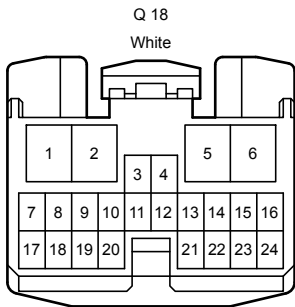

Position of Parts in Body <RHD>

- Q 1 Front No. 1 Speaker Assembly RH
- Q 2 Front Power Window Regulator Motor Assembly RH
- Q 3 Front Multiplex Network Door ECU RH
- Q 4 Front Multiplex Network Door ECU RH
- Q 7 Front Door Lock Assembly RH
- Q 8 Front Door Outside Handle Assembly RH
- Q 10 Multiplex Network Master Switch Assembly
- Q 12 Front Door Inside Handle Illumination Light Assembly RH
- Q 13 Seat Memory Switch RH
- Q 14 Front Ambient Light RH (No. 1 Interior Illumination Light Assembly RH)
- Q 15 Front Door Courtesy Light RH
- Q 16 Front No. 1 Speaker Assembly LH
- Q 17 Front Power Window Regulator Motor Assembly LH
- Q 18 Front Multiplex Network Door ECU LH
- Q 19 Front Multiplex Network Door ECU LH
- Q 22 Front Door Lock Assembly LH
- Q 23 Front Door Outside Handle Assembly LH
- Q 24 Front Power Window Regulator Switch Assembly LH
- Q 27 Front Door Inside Handle Illumination Light Assembly LH
- Q 28 Seat Memory Switch LH
- Q 29 Front Ambient Light LH (No. 1 Interior Illumination Light Assembly LH)
- Q 30 Front Door Courtesy Light LH

- R 1 Rear Power Window Regulator Motor Assembly RH
- R 2 Rear Door Lock Assembly RH
- R 3 Rear Door Outside Handle Assembly RH
- R 4 Rear No. 2 Speaker Assembly RH
- R 5 Rear Speaker Assembly RH
- R 6 Rear Power Window Regulator Switch Assembly RH
- R 9 Rear Power Window Regulator Motor Assembly LH
- R 10 Rear Door Lock Assembly LH
- R 11 Rear Door Outside Handle Assembly LH
- R 12 Rear No. 2 Speaker Assembly LH
- R 13 Rear Speaker Assembly LH
- R 14 Rear Power Window Regulator Switch Assembly LH

Position of Parts in Body <RHD>

Position of Parts in Body <RHD>