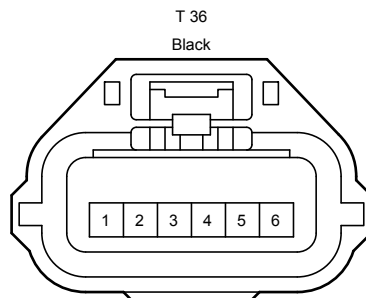

Position of Parts in Body <RHD>

Position of Parts in Body <RHD>

---

- T 6 Front Door Courtesy Light Switch Assembly RH
- T 7 Rear Airbag Sensor RH
- T 8 Front Seat Outer Belt Assembly RH
- T 9 Front Seat Outer Belt Assembly RH
- T 10 Front Seat Outer Belt Assembly RH
- T 15 Rear Seat Inner Belt with Center Assembly RH
- T 16 No. 2 Fuel Sender Gage Assembly
- T 17 Rear Side Airbag Squib Circuit RH
- T 20 Side Airbag Sensor Assembly RH
- T 21 Rear Door Courtesy Light Switch Assembly RH
- T 22 Curtain Shield Airbag Assembly RH
- T 23 Rear Window Defogger (Back Window Glass)
- T 24 Rear No. 3 Speaker Assembly
- T 25 Rear Header Speaker Assembly RH
- T 26 Rear Seat 3 Point Type Belt Assembly Outer RH
- T 27 Rear Seat 3 Point Type Belt Assembly Outer RH
- T 29 Rear Absorber Control Actuator RH
- T 30 Rear Speed Sensor RH
- T 31 Rear Acceleration Sensor RH
- T 32 Tire Pressure Warning ECU and Receiver (Door Control and Tire Pressure Monitoring System Receiver Assembly)
- T 33 Door Control Receiver Assembly
- T 34 No. 1 Night View ECU
- T 36 Theft Warning Siren Assembly
- T 37 No. 3 Indoor Electrical Key Antenna Assembly
- T 38 Rear Electrical Key Antenna
- T 39 Blind Spot Monitor Sensor RH
- T 40 Stereo Component Amplifier Assembly
- T 44 Junction Connector
- T 45 Junction Connector
- T 46 Junction Connector
- T 47 Junction Terminal
- T 49 Stereo Component Amplifier Assembly
- T 50 No. 1 Night View ECU
- T 51 Tire Pressure Warning ECU and Receiver (Door Control and Tire Pressure Monitoring System Receiver Assembly)
- T 52 Amplifier Antenna Assembly
- T 53 Blind Spot Monitor Sensor RH
- T 55 Vehicle Approaching Speaker Controller

Position of Parts in Body <RHD>

Position of Parts in Body <RHD>