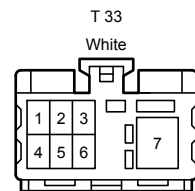

Position of Parts in Body <RHD>

Position of Parts in Body <RHD>

---

- T 6 Front Door Courtesy Light Switch Assembly RH
- T 7 Rear Airbag Sensor RH
- T 8 Front Seat Outer Belt Assembly RH
- T 9 Front Seat Outer Belt Assembly RH
- T 10 Front Seat Outer Belt Assembly RH
- T 15 Rear Seat Inner Belt with Center Assembly RH
- T 16 No. 2 Fuel Sender Gage Assembly
- T 17 Rear Side Airbag Squib Circuit RH
- T 20 Side Airbag Sensor Assembly RH
- T 21 Rear Door Courtesy Light Switch Assembly RH
- T 22 Curtain Shield Airbag Assembly RH
- T 23 Rear Window Defogger (Back Window Glass)
- T 24 Rear No. 3 Speaker Assembly
- T 25 Rear Header Speaker Assembly RH
- T 26 Rear Seat 3 Point Type Belt Assembly Outer RH
- T 27 Rear Seat 3 Point Type Belt Assembly Outer RH
- T 29 Rear Absorber Control Actuator RH
- T 30 Rear Speed Sensor RH
- T 31 Rear Acceleration Sensor RH
- T 32 Tire Pressure Warning ECU and Receiver (Door Control and Tire Pressure Monitoring System Receiver Assembly)
- T 33 Door Control Receiver Assembly
- T 34 No. 1 Night View ECU
- T 36 Theft Warning Siren Assembly
- T 37 No. 3 Indoor Electrical Key Antenna Assembly
- T 38 Rear Electrical Key Antenna
- T 39 Blind Spot Monitor Sensor RH
- T 40 Stereo Component Amplifier Assembly
- T 44 Junction Connector
- T 45 Junction Connector
- T 46 Junction Connector
- T 47 Junction Terminal
- T 49 Stereo Component Amplifier Assembly
- T 50 No. 1 Night View ECU
- T 51 Tire Pressure Warning ECU and Receiver (Door Control and Tire Pressure Monitoring System Receiver Assembly)
- T 52 Amplifier Antenna Assembly
- T 53 Blind Spot Monitor Sensor RH
- T 55 Vehicle Approaching Speaker Controller

Position of Parts in Body <RHD>

Position of Parts in Body <RHD>