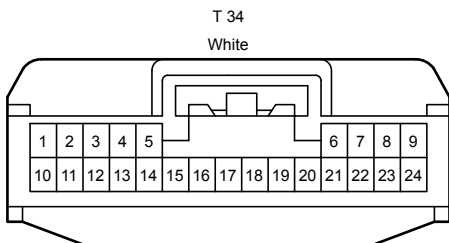

Position of Parts in Body <RHD>

Position of Parts in Body <RHD>

---

- T 6 Front Door Courtesy Light Switch Assembly RH
- T 7 Rear Airbag Sensor RH
- T 8 Front Seat Outer Belt Assembly RH
- T 9 Front Seat Outer Belt Assembly RH
- T 10 Front Seat Outer Belt Assembly RH
- T 15 Rear Seat Inner Belt with Center Assembly RH
- T 16 No. 2 Fuel Sender Gage Assembly
- T 17 Rear Side Airbag Squib Circuit RH
- T 20 Side Airbag Sensor Assembly RH
- T 21 Rear Door Courtesy Light Switch Assembly RH
- T 22 Curtain Shield Airbag Assembly RH
- T 23 Rear Window Defogger (Back Window Glass)
- T 24 Rear No. 3 Speaker Assembly
- T 25 Rear Header Speaker Assembly RH
- T 26 Rear Seat 3 Point Type Belt Assembly Outer RH
- T 27 Rear Seat 3 Point Type Belt Assembly Outer RH
- T 29 Rear Absorber Control Actuator RH
- T 30 Rear Speed Sensor RH
- T 31 Rear Acceleration Sensor RH
- T 32 Tire Pressure Warning ECU and Receiver (Door Control and Tire Pressure Monitoring System Receiver Assembly)
- T 33 Door Control Receiver Assembly
- T 34 No. 1 Night View ECU
- T 36 Theft Warning Siren Assembly
- T 37 No. 3 Indoor Electrical Key Antenna Assembly
- T 38 Rear Electrical Key Antenna
- T 39 Blind Spot Monitor Sensor RH
- T 40 Stereo Component Amplifier Assembly
- T 44 Junction Connector
- T 45 Junction Connector
- T 46 Junction Connector
- T 47 Junction Terminal
- T 49 Stereo Component Amplifier Assembly
- T 50 No. 1 Night View ECU
- T 51 Tire Pressure Warning ECU and Receiver (Door Control and Tire Pressure Monitoring System Receiver Assembly)
- T 52 Amplifier Antenna Assembly
- T 53 Blind Spot Monitor Sensor RH
- T 55 Vehicle Approaching Speaker Controller

Position of Parts in Body <RHD>

Position of Parts in Body <RHD>