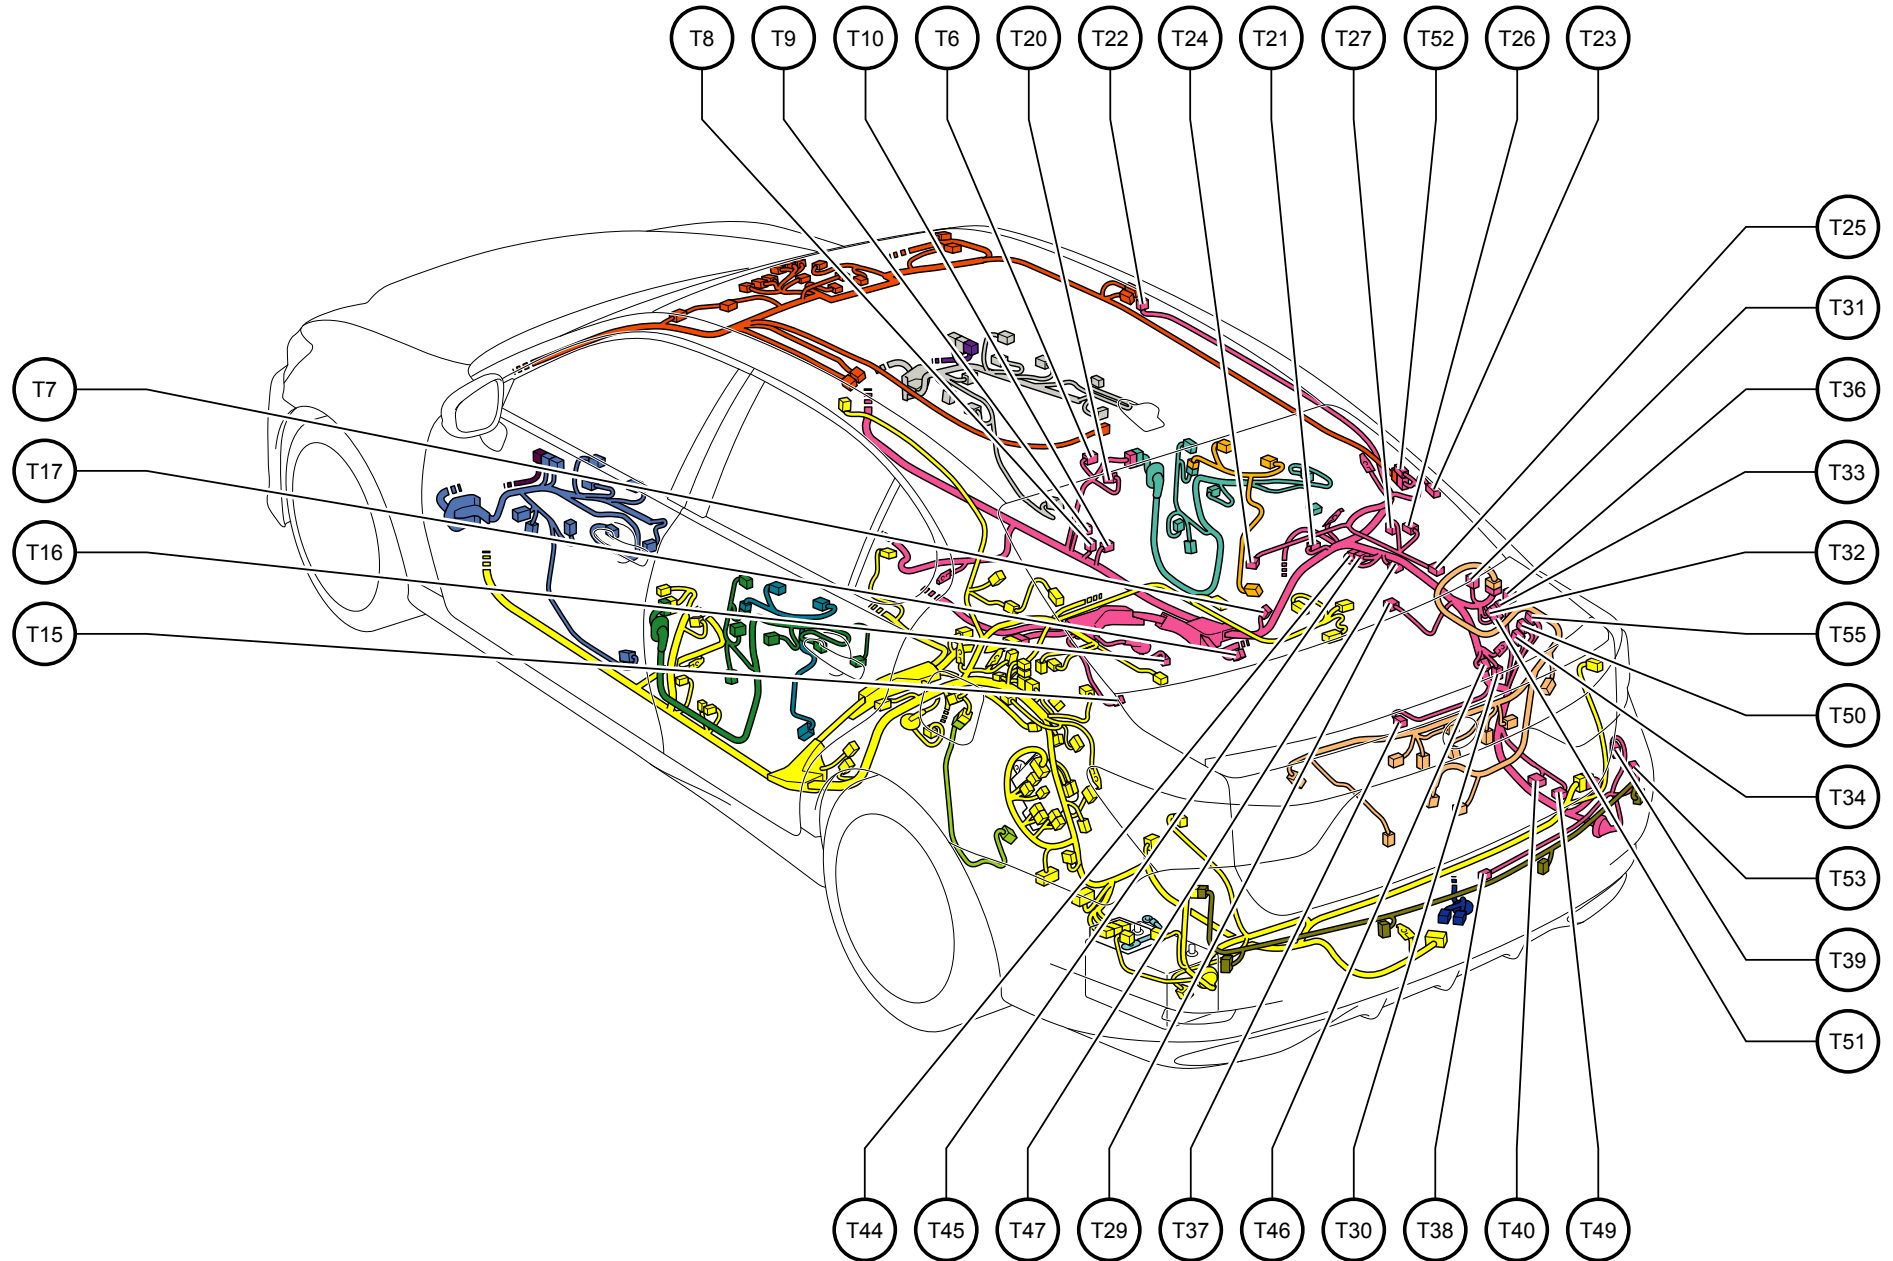

Position of Parts in Body <RHD>

Position of Parts in Body <RHD>

---

- T 6 Front Door Courtesy Light Switch Assembly RH
- T 7 Rear Airbag Sensor RH
- T 8 Front Seat Outer Belt Assembly RH
- T 9 Front Seat Outer Belt Assembly RH
- T 10 Front Seat Outer Belt Assembly RH
- T 15 Rear Seat Inner Belt with Center Assembly RH
- T 16 No. 2 Fuel Sender Gage Assembly
- T 17 Rear Side Airbag Squib Circuit RH
- T 20 Side Airbag Sensor Assembly RH
- T 21 Rear Door Courtesy Light Switch Assembly RH
- T 22 Curtain Shield Airbag Assembly RH
- T 23 Rear Window Defogger (Back Window Glass)
- T 24 Rear No. 3 Speaker Assembly
- T 25 Rear Header Speaker Assembly RH
- T 26 Rear Seat 3 Point Type Belt Assembly Outer RH
- T 27 Rear Seat 3 Point Type Belt Assembly Outer RH
- T 29 Rear Absorber Control Actuator RH
- T 30 Rear Speed Sensor RH
- T 31 Rear Acceleration Sensor RH
- T 32 Tire Pressure Warning ECU and Receiver (Door Control and Tire Pressure Monitoring System Receiver Assembly)
- T 33 Door Control Receiver Assembly
- T 34 No. 1 Night View ECU
- T 36 Theft Warning Siren Assembly
- T 37 No. 3 Indoor Electrical Key Antenna Assembly
- T 38 Rear Electrical Key Antenna
- T 39 Blind Spot Monitor Sensor RH
- T 40 Stereo Component Amplifier Assembly
- T 44 Junction Connector
- T 45 Junction Connector
- T 46 Junction Connector
- T 47 Junction Terminal
- T 49 Stereo Component Amplifier Assembly
- T 50 No. 1 Night View ECU
- T 51 Tire Pressure Warning ECU and Receiver (Door Control and Tire Pressure Monitoring System Receiver Assembly)
- T 52 Amplifier Antenna Assembly
- T 53 Blind Spot Monitor Sensor RH
- T 55 Vehicle Approaching Speaker Controller

Position of Parts in Body <RHD>

Position of Parts in Body <RHD>