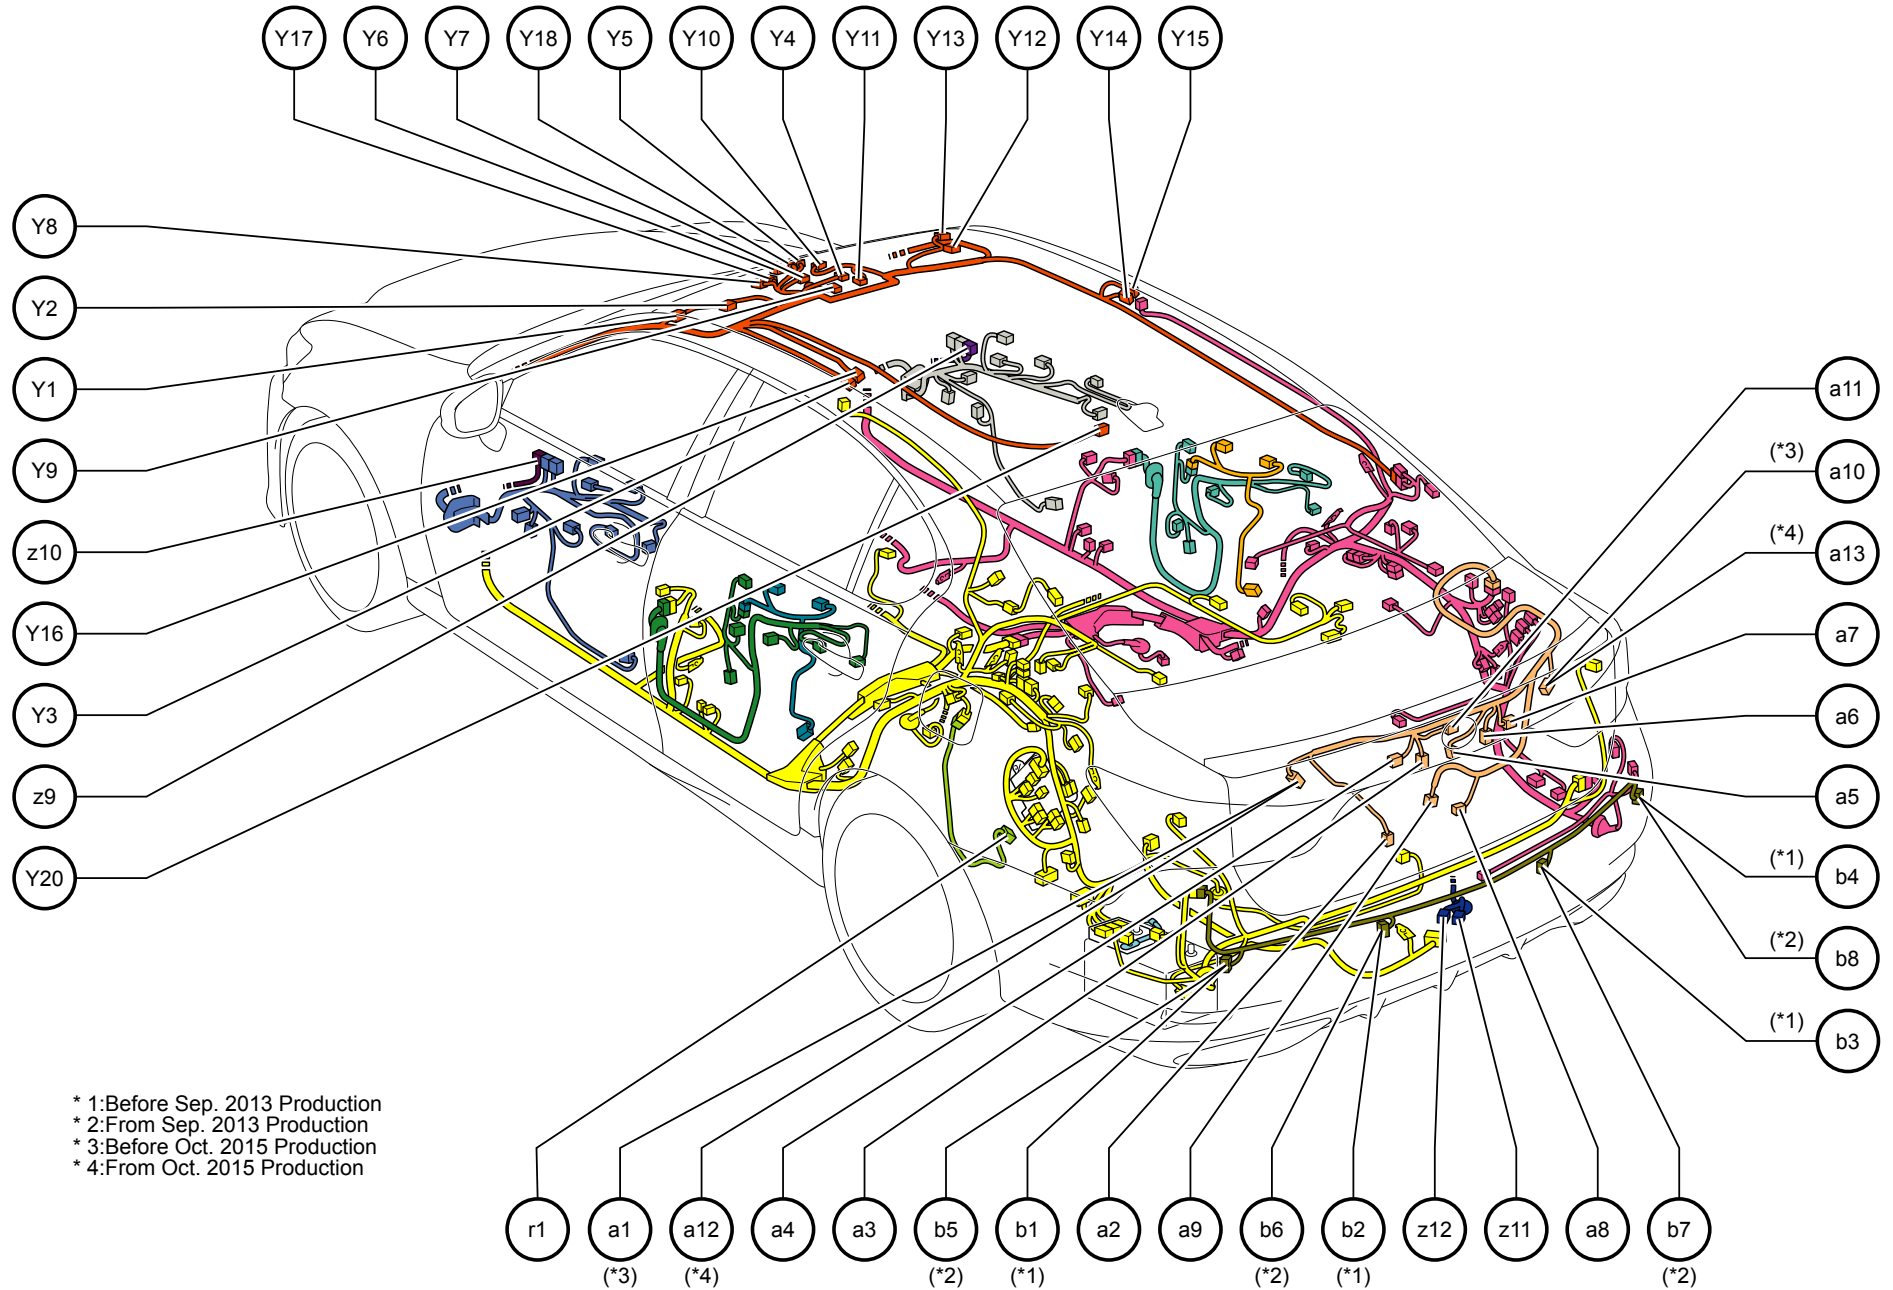

Position of Parts in Body <LHD>

* 1: Before Sep. 2013 Production
 * 2: From Sep. 2013 Production
 * 3: Before Oct. 2015 Production
 * 4: From Oct. 2015 Production

Position of Parts in Body <LHD>

- Y 1 Visor Assembly LH
- Y 2 Vanity Light Assembly LH
- Y 3 Spot Light Assembly LH
- Y 4 Sliding Roof Control ECU (Sliding Roof Drive Gear Sub-Assembly)
- Y 5 Rain Sensor
- Y 6 Humidity Sensor (A/C Thermistor Assembly)
- Y 7 Lane Recognition Camera Sensor Assembly
- Y 8 Inner Rear View Mirror Assembly
- Y 9 Map Light Assembly
- Y 10 Night View Camera Assembly
- Y 11 Map Light Assembly
- Y 12 Vanity Light Assembly RH
- Y 13 Visor Assembly RH
- Y 14 Spot Light Assembly RH
- Y 15 Spot Light Assembly RH
- Y 16 Spot Light Assembly LH
- Y 17 Forward Recognition Camera
- Y 18 Inner Rear View Mirror Assembly
- Y 20 Spot Light Assembly

- a 1 Rear Light Assembly LH
- a 2 Door Control Switch
- a 3 License Plate Light Assembly LH
- a 4 Door Unlock Switch Sub-Assembly
- a 5 Rear Television Camera Assembly
- a 6 License Plate Light Assembly RH
- a 7 Luggage Electrical Key Switch
- a 8 Luggage Compartment Door Lock Assembly
- a 9 Luggage Compartment Door Lock Assembly
- a 10 Rear Light Assembly RH
- a 11 Junction Connector
- a 12 Rear Light Assembly LH
- a 13 Rear Light Assembly RH

- b 1 Rear No. 1 Ultrasonic Sensor LH
- b 2 Rear No. 1 Ultrasonic Sensor Center LH
- b 3 Rear No. 1 Ultrasonic Sensor Center RH
- b 4 Rear No. 1 Ultrasonic Sensor RH
- b 5 Rear No. 1 Ultrasonic Sensor LH
- b 6 Rear No. 1 Ultrasonic Sensor Center LH
- b 7 Rear No. 1 Ultrasonic Sensor Center RH
- b 8 Rear No. 1 Ultrasonic Sensor RH

Position of Parts in Body <LHD>

Position of Parts in Body <LHD>

Position of Parts in Body <LHD>