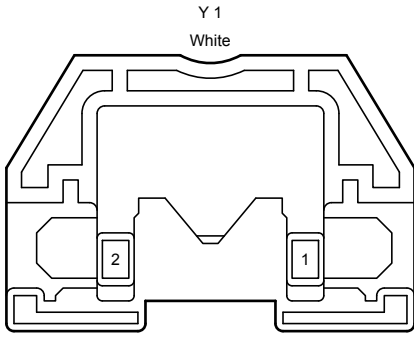

Position of Parts in Body <LHD>

* 1: Before Sep. 2013 Production
 * 2: From Sep. 2013 Production
 * 3: Before Oct. 2015 Production
 * 4: From Oct. 2015 Production

Position of Parts in Body <LHD>

- Y 1 Visor Assembly LH
- Y 2 Vanity Light Assembly LH
- Y 3 Spot Light Assembly LH
- Y 4 Sliding Roof Control ECU (Sliding Roof Drive Gear Sub-Assembly)
- Y 5 Rain Sensor
- Y 6 Humidity Sensor (A/C Thermistor Assembly)
- Y 7 Lane Recognition Camera Sensor Assembly
- Y 8 Inner Rear View Mirror Assembly
- Y 9 Map Light Assembly
- Y 10 Night View Camera Assembly
- Y 11 Map Light Assembly
- Y 12 Vanity Light Assembly RH
- Y 13 Visor Assembly RH
- Y 14 Spot Light Assembly RH
- Y 15 Spot Light Assembly RH
- Y 16 Spot Light Assembly LH
- Y 17 Forward Recognition Camera
- Y 18 Inner Rear View Mirror Assembly
- Y 20 Spot Light Assembly

- a 1 Rear Light Assembly LH
- a 2 Door Control Switch
- a 3 License Plate Light Assembly LH
- a 4 Door Unlock Switch Sub-Assembly
- a 5 Rear Television Camera Assembly
- a 6 License Plate Light Assembly RH
- a 7 Luggage Electrical Key Switch
- a 8 Luggage Compartment Door Lock Assembly
- a 9 Luggage Compartment Door Lock Assembly
- a 10 Rear Light Assembly RH
- a 11 Junction Connector
- a 12 Rear Light Assembly LH
- a 13 Rear Light Assembly RH

Position of Parts in Body <LHD>

Position of Parts in Body <LHD>

Position of Parts in Body <LHD>