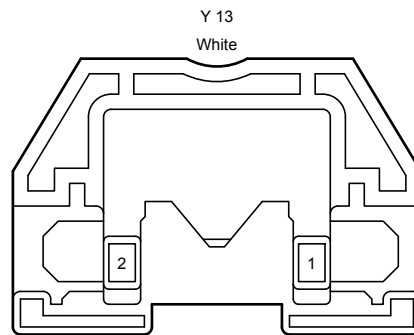

Position of Parts in Body <LHD>