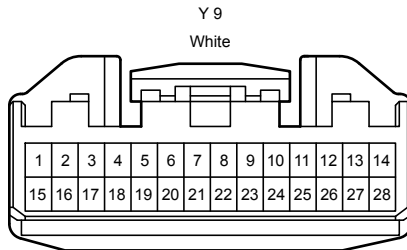

Position of Parts in Body <LHD>