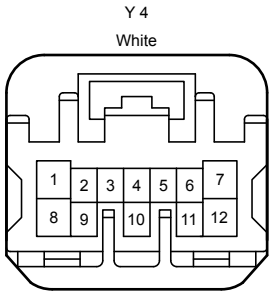

Position of Parts in Body <LHD>