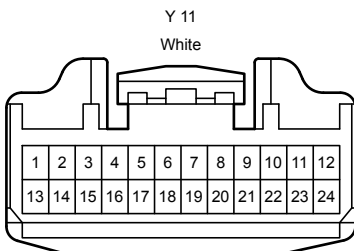

Position of Parts in Body <LHD>