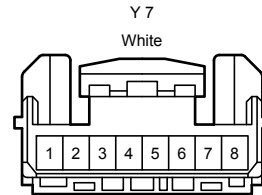

Position of Parts in Body <LHD>