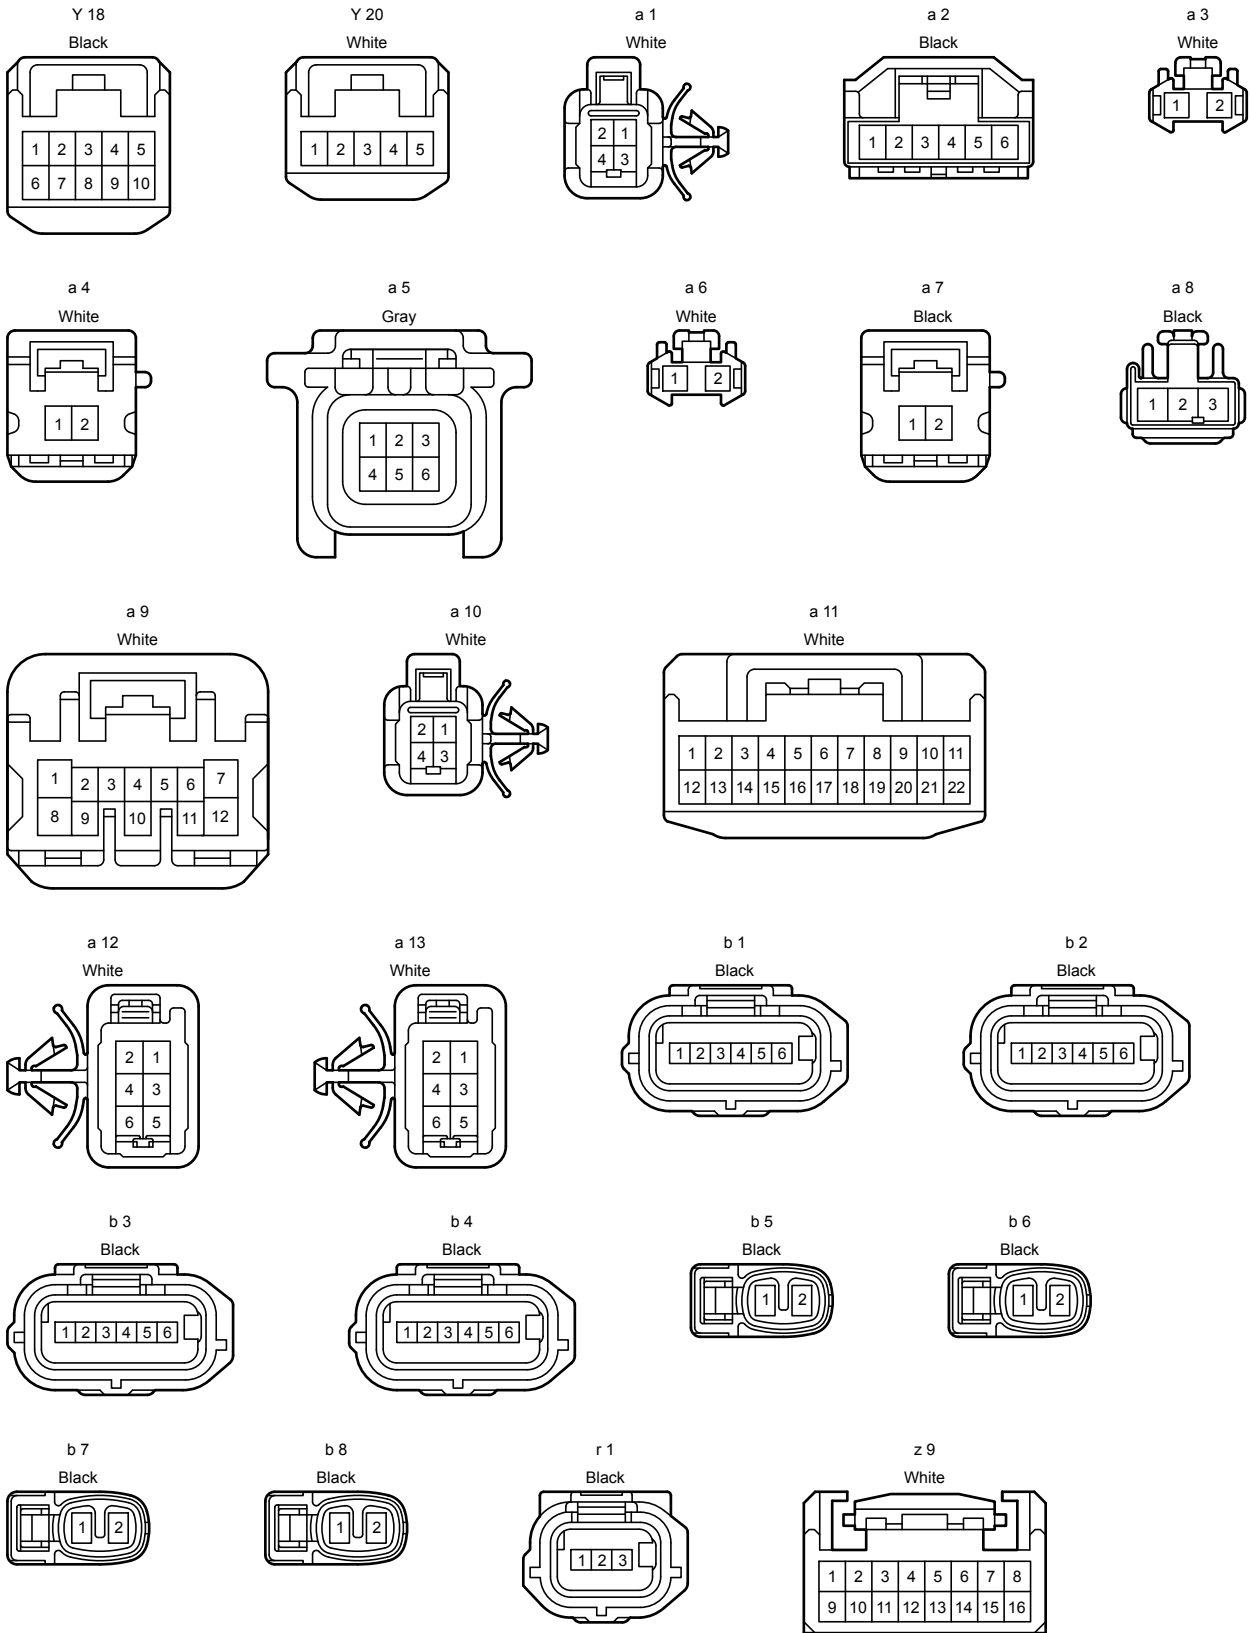

Position of Parts in Body <LHD>

* 1: Before Sep. 2013 Production
 * 2: From Sep. 2013 Production
 * 3: Before Oct. 2015 Production
 * 4: From Oct. 2015 Production

Position of Parts in Body <LHD>

- Y 1 Visor Assembly LH
- Y 2 Vanity Light Assembly LH
- Y 3 Spot Light Assembly LH
- Y 4 Sliding Roof Control ECU (Sliding Roof Drive Gear Sub-Assembly)
- Y 5 Rain Sensor
- Y 6 Humidity Sensor (A/C Thermistor Assembly)
- Y 7 Lane Recognition Camera Sensor Assembly
- Y 8 Inner Rear View Mirror Assembly
- Y 9 Map Light Assembly
- Y 10 Night View Camera Assembly
- Y 11 Map Light Assembly
- Y 12 Vanity Light Assembly RH
- Y 13 Visor Assembly RH
- Y 14 Spot Light Assembly RH
- Y 15 Spot Light Assembly RH
- Y 16 Spot Light Assembly LH
- Y 17 Forward Recognition Camera
- Y 18 Inner Rear View Mirror Assembly
- Y 20 Spot Light Assembly

- a 1 Rear Light Assembly LH
- a 2 Door Control Switch
- a 3 License Plate Light Assembly LH
- a 4 Door Unlock Switch Sub-Assembly
- a 5 Rear Television Camera Assembly
- a 6 License Plate Light Assembly RH
- a 7 Luggage Electrical Key Switch
- a 8 Luggage Compartment Door Lock Assembly
- a 9 Luggage Compartment Door Lock Assembly
- a 10 Rear Light Assembly RH
- a 11 Junction Connector
- a 12 Rear Light Assembly LH
- a 13 Rear Light Assembly RH

- r 1 Rear Height Control Sensor Sub-Assembly LH

- z 9 Front Multiplex Network Door ECU RH , Outer Rear View Mirror Assembly RH
- z 10 Front Multiplex Network Door ECU LH , Outer Rear View Mirror Assembly LH
- z 11 Rear Steering Control ECU , Rear Steering Link Assembly
- z 12 Rear Steering Control ECU , Rear Steering Link Assembly

Position of Parts in Body <LHD>

Position of Parts in Body <LHD>

Position of Parts in Body <LHD>