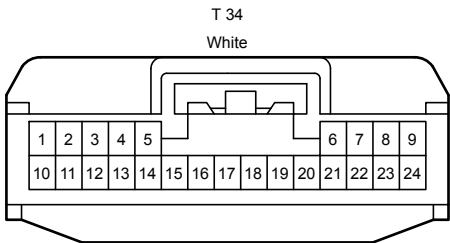

Position of Parts in Body <LHD>

Position of Parts in Body <LHD>

---

- T 6 Front Door Courtesy Light Switch Assembly RH
- T 7 Rear Airbag Sensor RH
- T 8 Front Seat Outer Belt Assembly RH
- T 9 Front Seat Outer Belt Assembly RH
- T 10 Front Seat Outer Belt Assembly RH
- T 15 Rear Seat Inner Belt with Center Assembly RH
- T 16 No. 2 Fuel Sender Gage Assembly
- T 17 Rear Side Airbag Squib Circuit RH
- T 20 Side Airbag Sensor Assembly RH
- T 21 Rear Door Courtesy Light Switch Assembly RH
- T 22 Curtain Shield Airbag Assembly RH
- T 23 Rear Window Defogger (Back Window Glass)
- T 24 Rear No. 3 Speaker Assembly
- T 25 Rear Header Speaker Assembly RH
- T 26 Rear Seat 3 Point Type Belt Assembly Outer RH
- T 27 Rear Seat 3 Point Type Belt Assembly Outer RH
- T 29 Rear Absorber Control Actuator RH
- T 30 Rear Speed Sensor RH
- T 31 Rear Acceleration Sensor RH
- T 32 Tire Pressure Warning ECU and Receiver (Door Control and Tire Pressure Monitoring System Receiver Assembly)
- T 33 Door Control Receiver Assembly
- T 34 No. 1 Night View ECU
- T 36 Theft Warning Siren Assembly
- T 37 No. 3 Indoor Electrical Key Antenna Assembly
- T 38 Rear Electrical Key Antenna
- T 39 Blind Spot Monitor Sensor RH
- T 40 Stereo Component Amplifier Assembly
- T 44 Junction Connector
- T 45 Junction Connector
- T 46 Junction Connector
- T 47 Junction Terminal
- T 48 Junction Terminal
- T 49 Stereo Component Amplifier Assembly
- T 50 No. 1 Night View ECU
- T 51 Tire Pressure Warning ECU and Receiver (Door Control and Tire Pressure Monitoring System Receiver Assembly)
- T 52 Amplifier Antenna Assembly
- T 53 Blind Spot Monitor Sensor RH
- T 55 Vehicle Approaching Speaker Controller

Position of Parts in Body <LHD>

Position of Parts in Body <LHD>