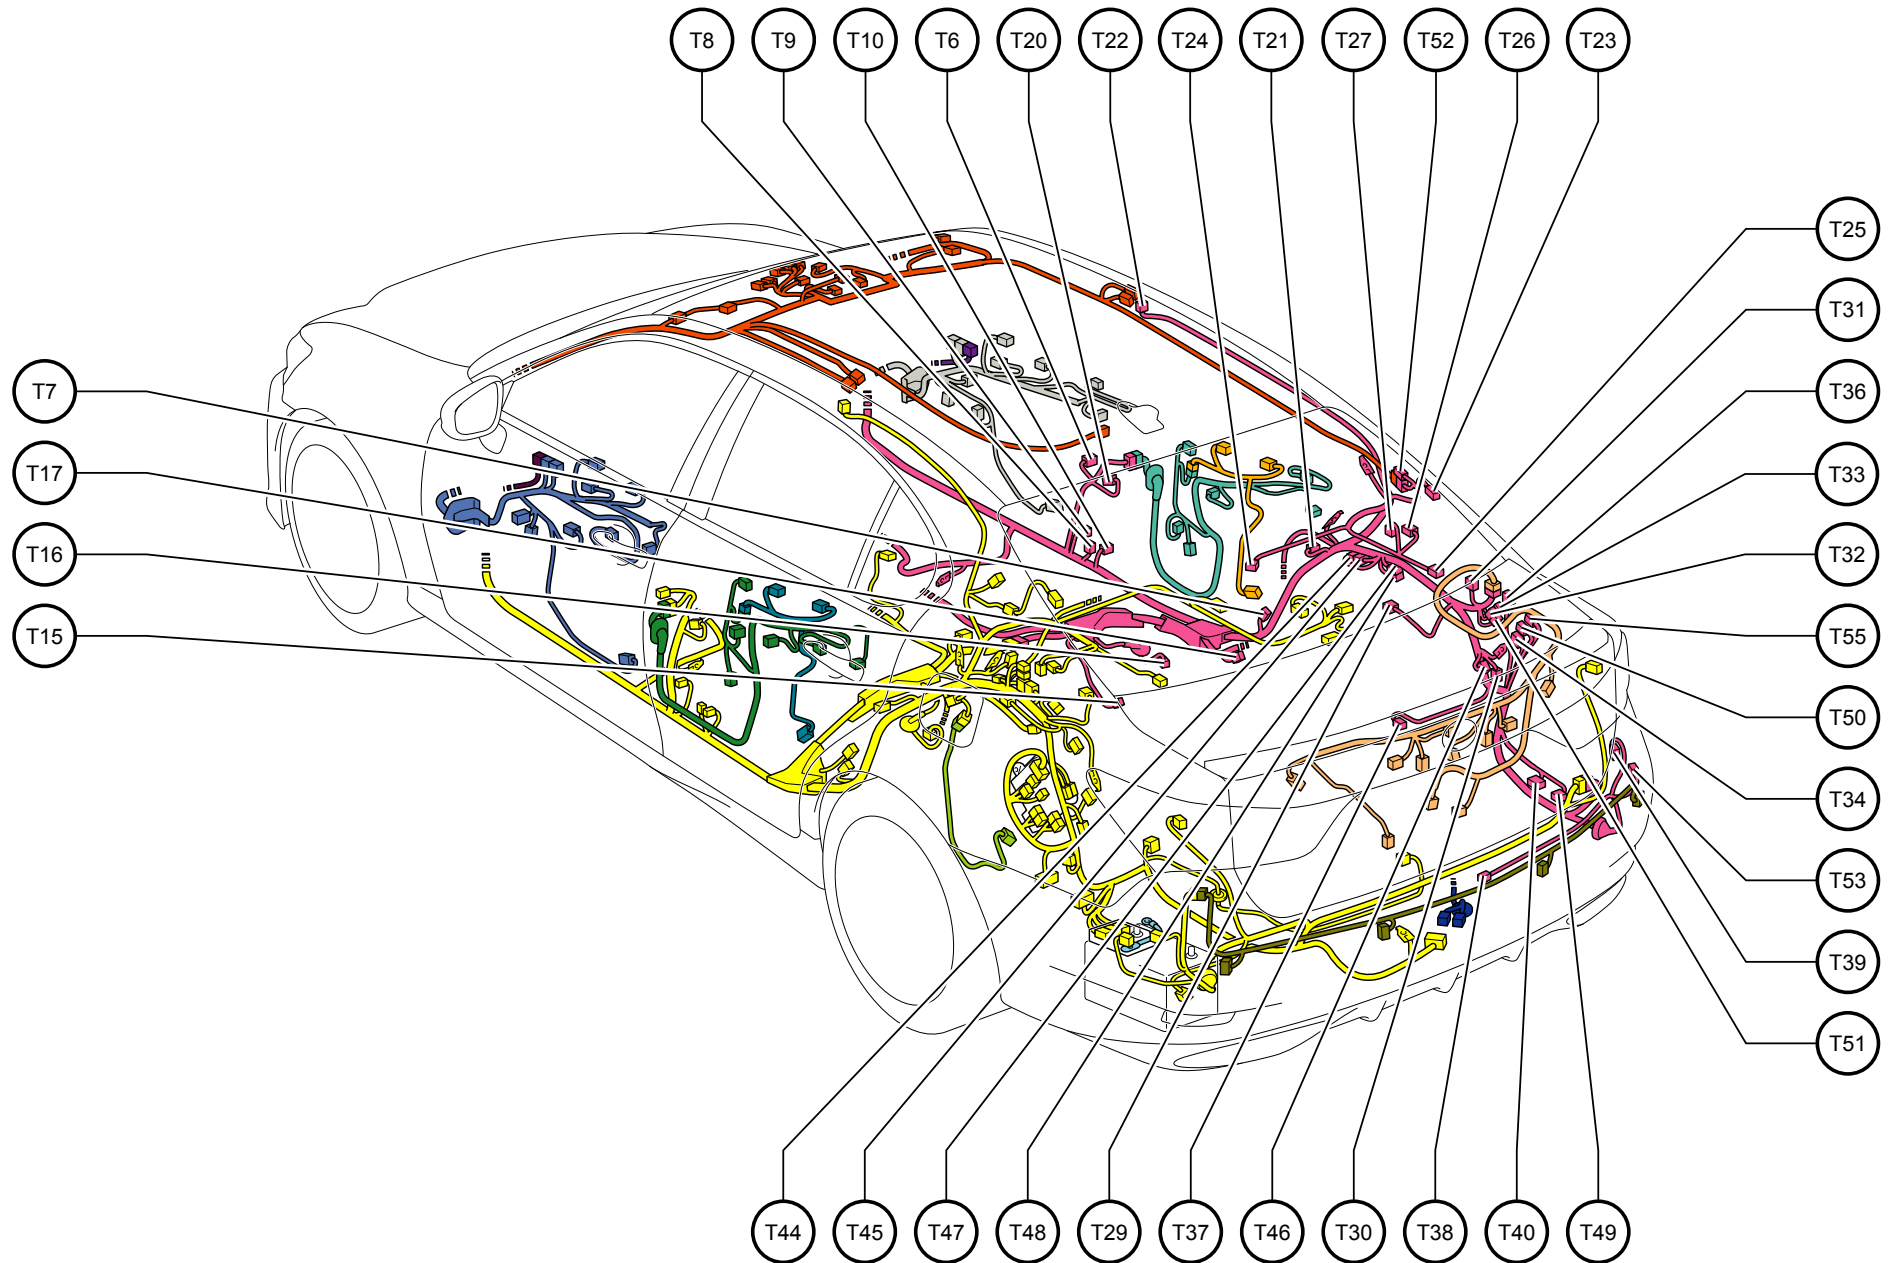

Position of Parts in Body <LHD>

Position of Parts in Body <LHD>

---

- T 6 Front Door Courtesy Light Switch Assembly RH
- T 7 Rear Airbag Sensor RH
- T 8 Front Seat Outer Belt Assembly RH
- T 9 Front Seat Outer Belt Assembly RH
- T 10 Front Seat Outer Belt Assembly RH
- T 15 Rear Seat Inner Belt with Center Assembly RH
- T 16 No. 2 Fuel Sender Gage Assembly
- T 17 Rear Side Airbag Squib Circuit RH
- T 20 Side Airbag Sensor Assembly RH
- T 21 Rear Door Courtesy Light Switch Assembly RH
- T 22 Curtain Shield Airbag Assembly RH
- T 23 Rear Window Defogger (Back Window Glass)
- T 24 Rear No. 3 Speaker Assembly
- T 25 Rear Header Speaker Assembly RH
- T 26 Rear Seat 3 Point Type Belt Assembly Outer RH
- T 27 Rear Seat 3 Point Type Belt Assembly Outer RH
- T 29 Rear Absorber Control Actuator RH
- T 30 Rear Speed Sensor RH
- T 31 Rear Acceleration Sensor RH
- T 32 Tire Pressure Warning ECU and Receiver (Door Control and Tire Pressure Monitoring System Receiver Assembly)
- T 33 Door Control Receiver Assembly
- T 34 No. 1 Night View ECU
- T 36 Theft Warning Siren Assembly
- T 37 No. 3 Indoor Electrical Key Antenna Assembly
- T 38 Rear Electrical Key Antenna
- T 39 Blind Spot Monitor Sensor RH
- T 40 Stereo Component Amplifier Assembly
- T 44 Junction Connector
- T 45 Junction Connector
- T 46 Junction Connector
- T 47 Junction Terminal
- T 48 Junction Terminal
- T 49 Stereo Component Amplifier Assembly
- T 50 No. 1 Night View ECU
- T 51 Tire Pressure Warning ECU and Receiver (Door Control and Tire Pressure Monitoring System Receiver Assembly)
- T 52 Amplifier Antenna Assembly
- T 53 Blind Spot Monitor Sensor RH
- T 55 Vehicle Approaching Speaker Controller

Position of Parts in Body <LHD>

Position of Parts in Body <LHD>