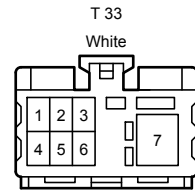

Position of Parts in Body <LHD>

Position of Parts in Body <LHD>

---

- T 6 Front Door Courtesy Light Switch Assembly RH
- T 7 Rear Airbag Sensor RH
- T 8 Front Seat Outer Belt Assembly RH
- T 9 Front Seat Outer Belt Assembly RH
- T 10 Front Seat Outer Belt Assembly RH
- T 15 Rear Seat Inner Belt with Center Assembly RH
- T 16 No. 2 Fuel Sender Gage Assembly
- T 17 Rear Side Airbag Squib Circuit RH
- T 20 Side Airbag Sensor Assembly RH
- T 21 Rear Door Courtesy Light Switch Assembly RH
- T 22 Curtain Shield Airbag Assembly RH
- T 23 Rear Window Defogger (Back Window Glass)
- T 24 Rear No. 3 Speaker Assembly
- T 25 Rear Header Speaker Assembly RH
- T 26 Rear Seat 3 Point Type Belt Assembly Outer RH
- T 27 Rear Seat 3 Point Type Belt Assembly Outer RH
- T 29 Rear Absorber Control Actuator RH
- T 30 Rear Speed Sensor RH
- T 31 Rear Acceleration Sensor RH
- T 32 Tire Pressure Warning ECU and Receiver (Door Control and Tire Pressure Monitoring System Receiver Assembly)
- T 33 Door Control Receiver Assembly
- T 34 No. 1 Night View ECU
- T 36 Theft Warning Siren Assembly
- T 37 No. 3 Indoor Electrical Key Antenna Assembly
- T 38 Rear Electrical Key Antenna
- T 39 Blind Spot Monitor Sensor RH
- T 40 Stereo Component Amplifier Assembly
- T 44 Junction Connector
- T 45 Junction Connector
- T 46 Junction Connector
- T 47 Junction Terminal
- T 48 Junction Terminal
- T 49 Stereo Component Amplifier Assembly
- T 50 No. 1 Night View ECU
- T 51 Tire Pressure Warning ECU and Receiver (Door Control and Tire Pressure Monitoring System Receiver Assembly)
- T 52 Amplifier Antenna Assembly
- T 53 Blind Spot Monitor Sensor RH
- T 55 Vehicle Approaching Speaker Controller

Position of Parts in Body <LHD>

Position of Parts in Body <LHD>