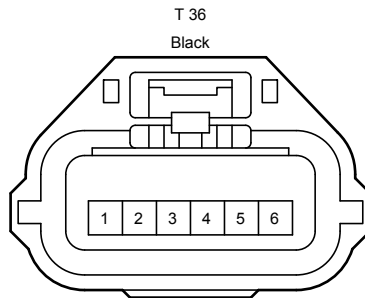

Position of Parts in Body <LHD>

Position of Parts in Body <LHD>

---

- T 6 Front Door Courtesy Light Switch Assembly RH
- T 7 Rear Airbag Sensor RH
- T 8 Front Seat Outer Belt Assembly RH
- T 9 Front Seat Outer Belt Assembly RH
- T 10 Front Seat Outer Belt Assembly RH
- T 15 Rear Seat Inner Belt with Center Assembly RH
- T 16 No. 2 Fuel Sender Gage Assembly
- T 17 Rear Side Airbag Squib Circuit RH
- T 20 Side Airbag Sensor Assembly RH
- T 21 Rear Door Courtesy Light Switch Assembly RH
- T 22 Curtain Shield Airbag Assembly RH
- T 23 Rear Window Defogger (Back Window Glass)
- T 24 Rear No. 3 Speaker Assembly
- T 25 Rear Header Speaker Assembly RH
- T 26 Rear Seat 3 Point Type Belt Assembly Outer RH
- T 27 Rear Seat 3 Point Type Belt Assembly Outer RH
- T 29 Rear Absorber Control Actuator RH
- T 30 Rear Speed Sensor RH
- T 31 Rear Acceleration Sensor RH
- T 32 Tire Pressure Warning ECU and Receiver (Door Control and Tire Pressure Monitoring System Receiver Assembly)
- T 33 Door Control Receiver Assembly
- T 34 No. 1 Night View ECU
- T 36 Theft Warning Siren Assembly
- T 37 No. 3 Indoor Electrical Key Antenna Assembly
- T 38 Rear Electrical Key Antenna
- T 39 Blind Spot Monitor Sensor RH
- T 40 Stereo Component Amplifier Assembly
- T 44 Junction Connector
- T 45 Junction Connector
- T 46 Junction Connector
- T 47 Junction Terminal
- T 48 Junction Terminal
- T 49 Stereo Component Amplifier Assembly
- T 50 No. 1 Night View ECU
- T 51 Tire Pressure Warning ECU and Receiver (Door Control and Tire Pressure Monitoring System Receiver Assembly)
- T 52 Amplifier Antenna Assembly
- T 53 Blind Spot Monitor Sensor RH
- T 55 Vehicle Approaching Speaker Controller

Position of Parts in Body <LHD>

Position of Parts in Body <LHD>