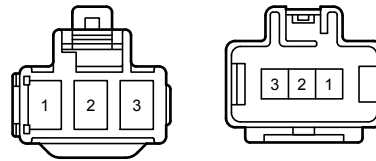

Wire and Wire , Ground Points in Body <RHD 2GR-FXE>

Tm1
White

UX1
White

UX2
White

VU1
White