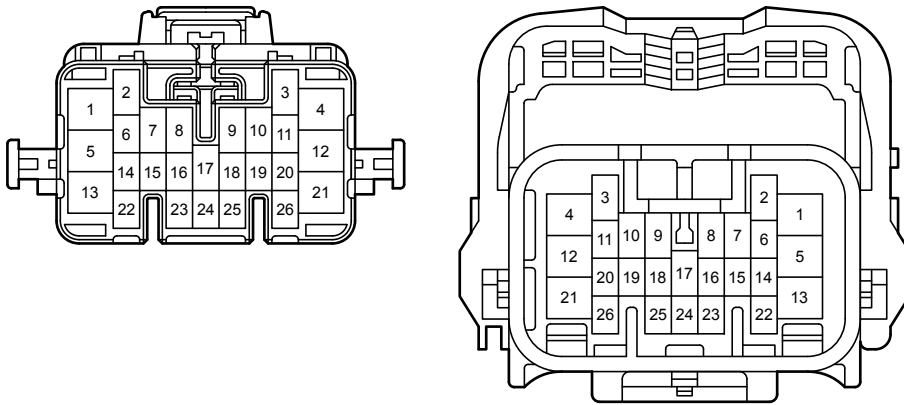

Wire and Wire , Ground Points in Body <RHD 2GR-FXE>

Tm1
White

UX1
White

UX2
White

VU1
White