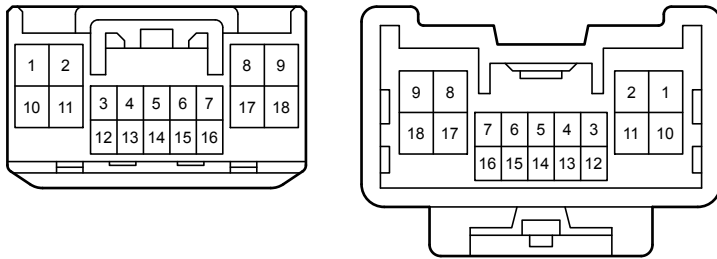

Wire and Wire , Ground Points in Body <RHD 2GR-FXE>

Tm1
White

UX1
White

UX2
White

VU1
White