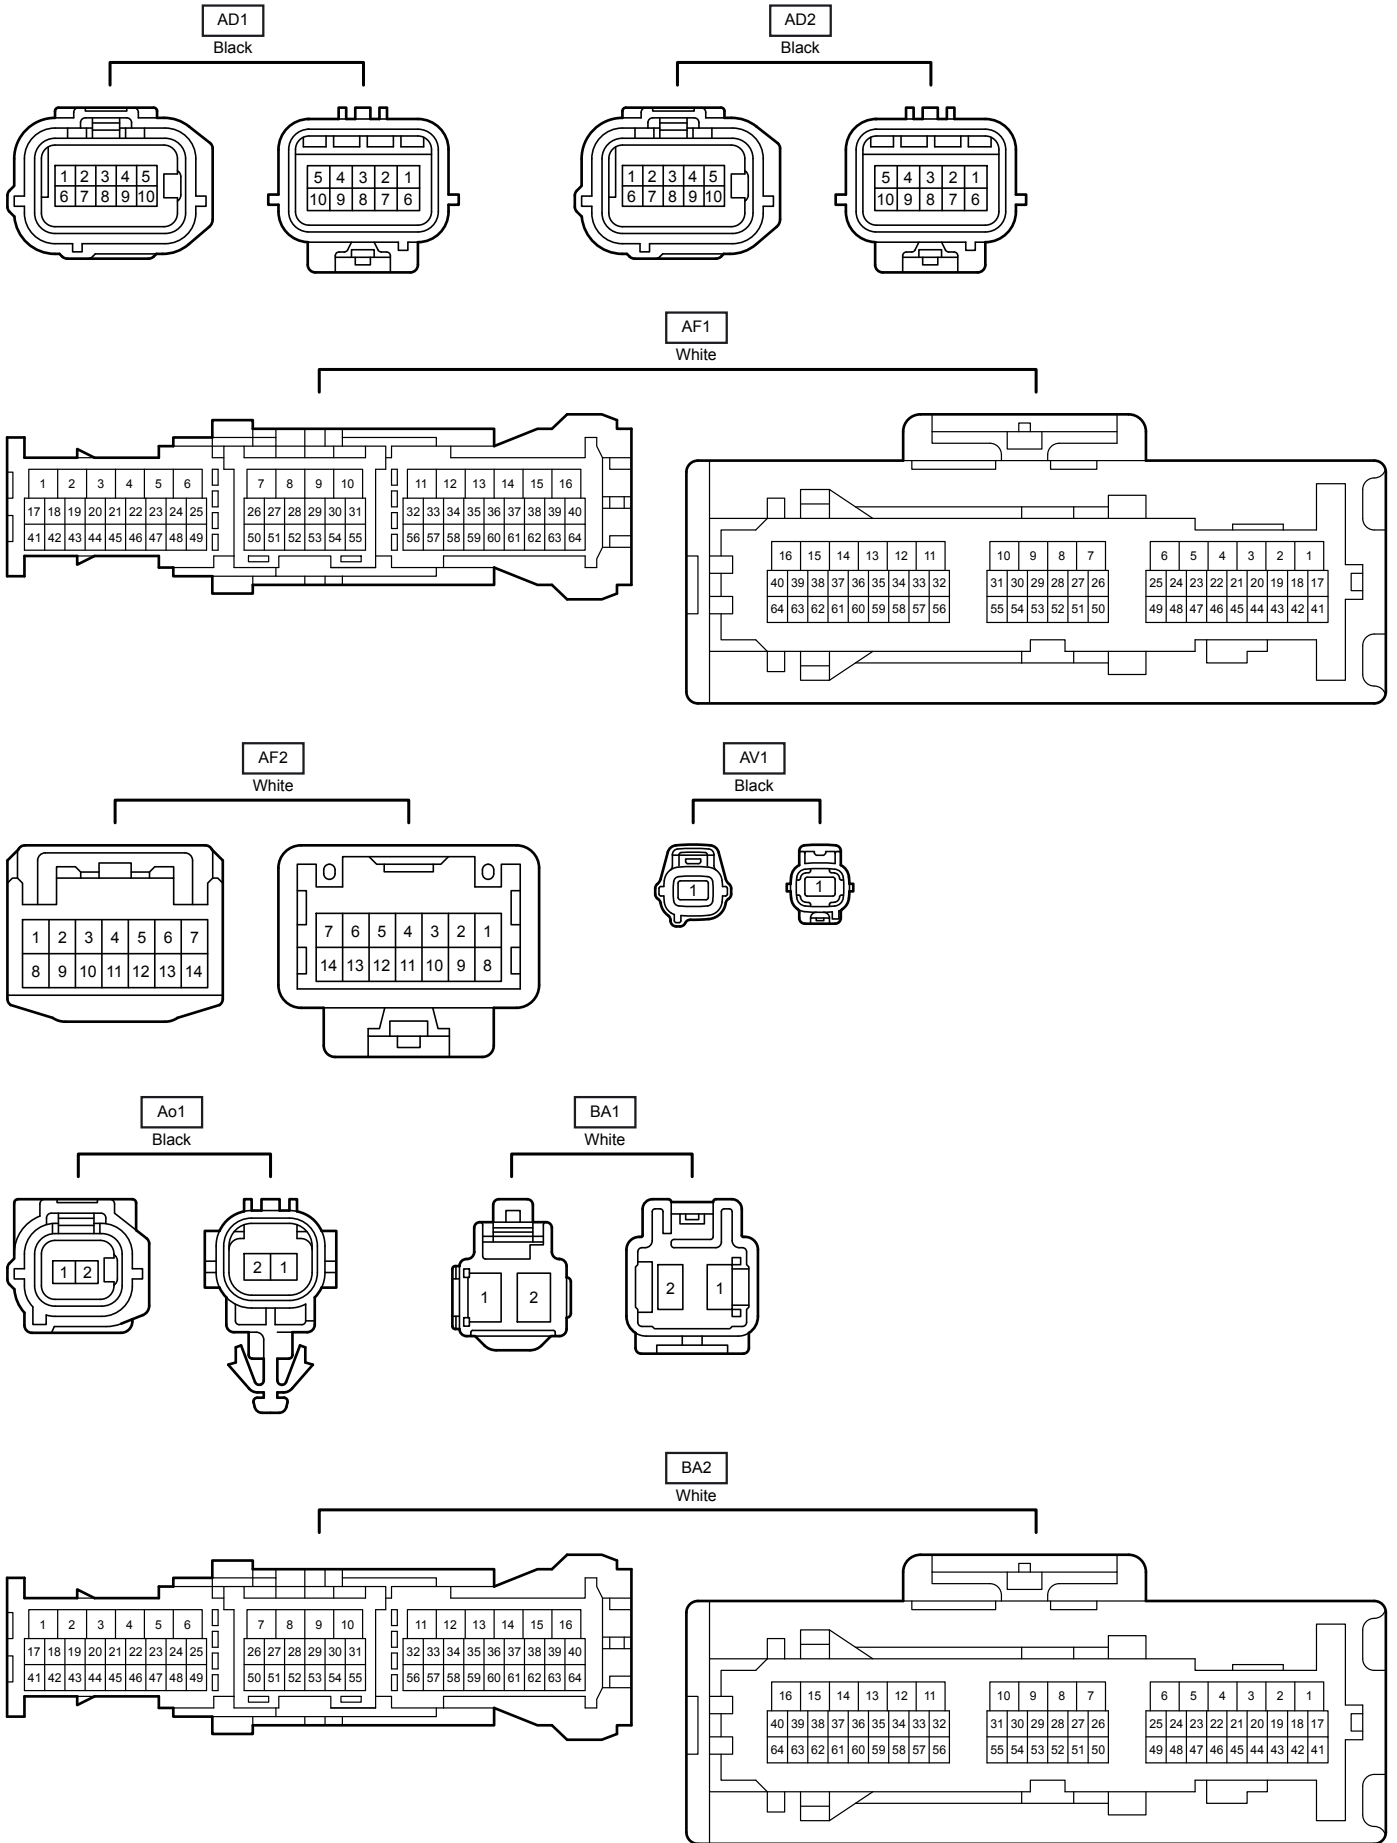

- * 1: Before Sep. 2013 Production
- * 2: From Sep. 2013 Production
until Oct. 2015 Production
- * 3: From Oct. 2015 Production

Wire and Wire in Engine Compartment <LHD 2GR-FXE>

Wire and Wire in Engine Compartment <LHD 2GR-FXE>