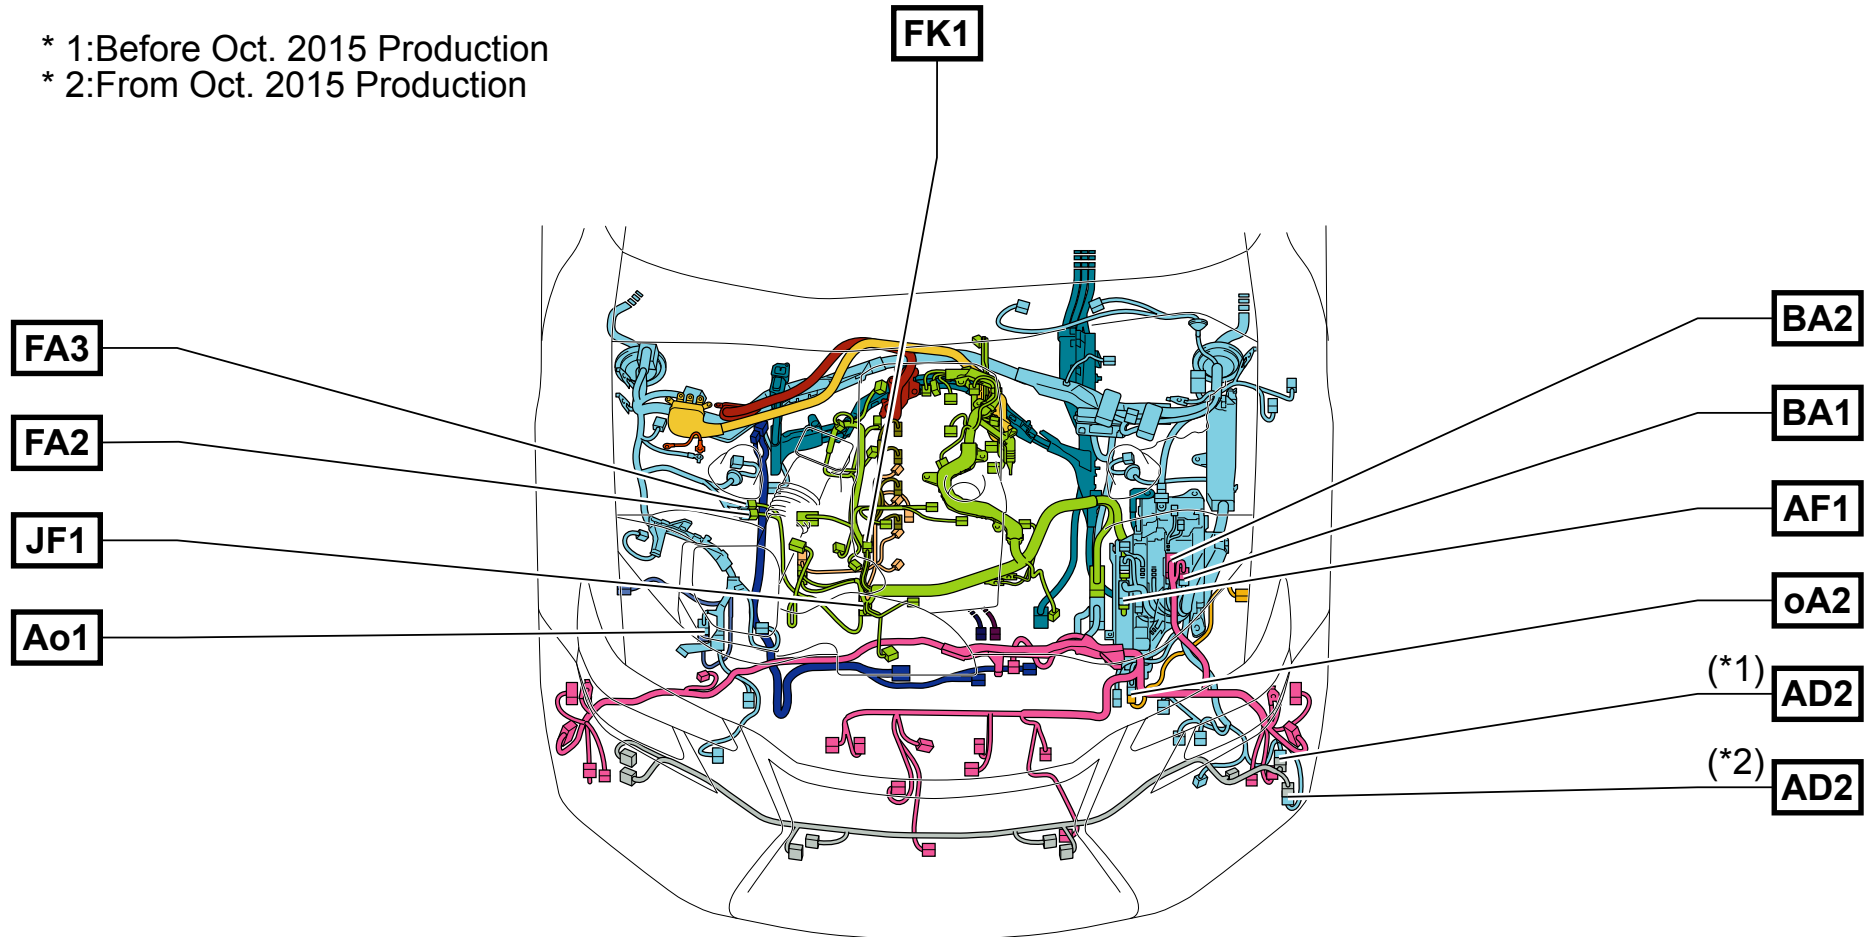

- * 1: Before Oct. 2015 Production
- * 2: From Oct. 2015 Production

Wire and Wire in Engine Compartment <LHD 2AR-FSE>

AD2
Black

AF1
White

Ao1
Black

BA1
White

BA2
White

FA2
Black

FA3
Black

Wire and Wire in Engine Compartment <LHD 2AR-FSE>