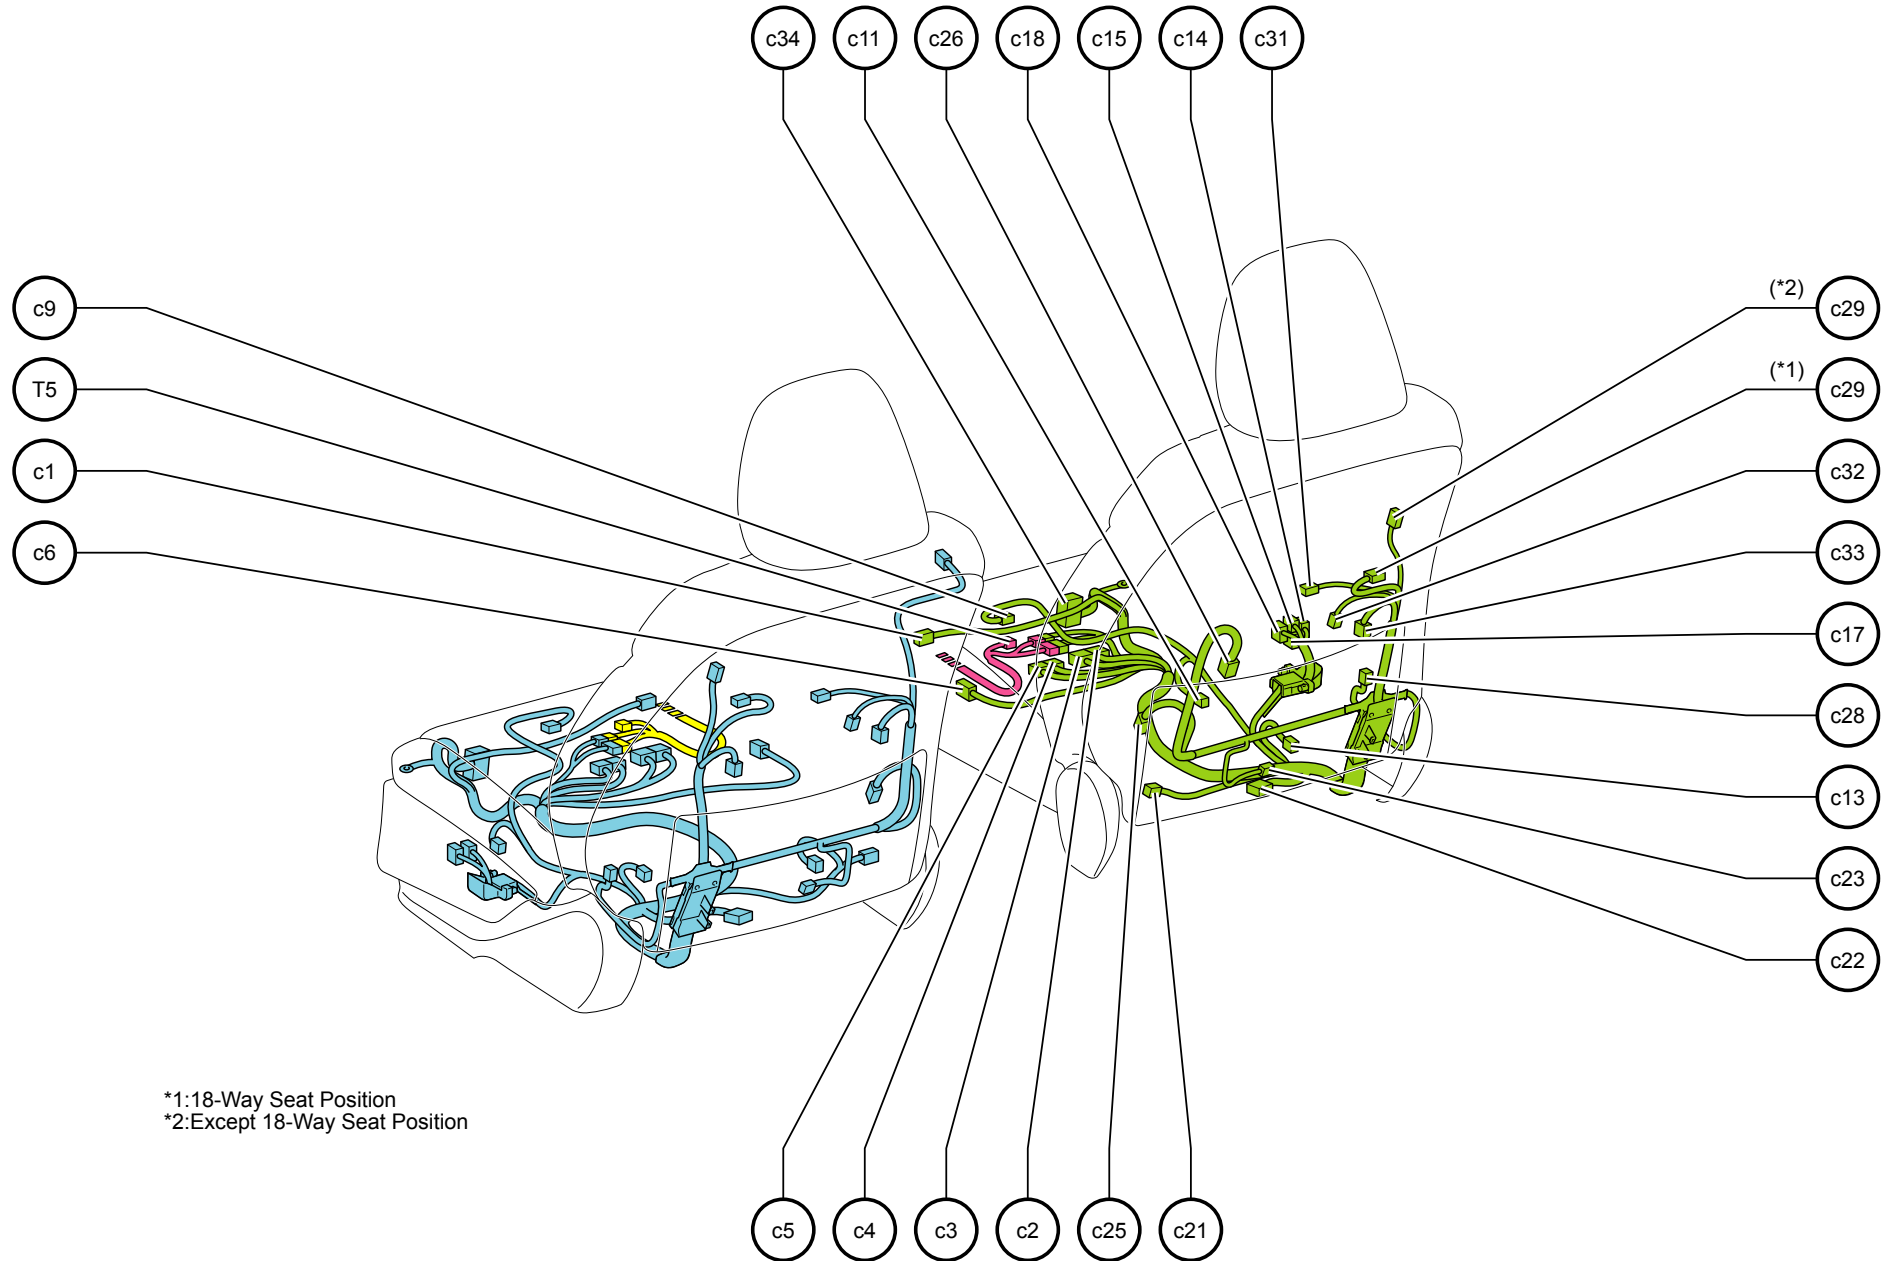

Position of Parts in Seat <RHD Front Seat>

*1:18-Way Seat Position
*2:Except 18-Way Seat Position

- T 5 Front Seat Inner Belt Assembly RH

- c 1 Front Seat Inner Belt Assembly RH
- c 2 Position Control ECU Assembly RH
- c 3 Position Control ECU Assembly RH
- c 4 Position Control ECU Assembly RH
- c 5 Position Control ECU Assembly RH
- c 6 Power Seat Slide Motor RH
- c 9 Power Seat Cushion Motor RH
- c 11 Power Seat Tilt Motor RH
- c 13 Power Seat Lift Motor RH
- c 14 Front Lumbar Power Seat Switch RH
- c 15 Power Seat Switch Assembly RH
- c 17 Power Seat Switch Assembly RH
- c 18 Front Power Seat Switch Assembly RH
- c 21 Seat Climate Control Blower RH
- c 22 Front Seat Heater Assembly RH
- c 23 Rear Foot Light RH (No. 1 Interior Illumination Light Assembly RH)
- c 25 Power Seat Reclining Motor RH
- c 26 Lumbar Support Motor RH
- c 28 Power Seat Side Support Motor RH
- c 29 Front Seat Airbag Assembly RH
- c 31 Power Seat Shoulder Support Motor RH
- c 32 Seat Back Climate Control Blower RH
- c 33 Power Seat Pelvic Support Motor RH
- c 34 Junction Connector

Position of Parts in Seat <RHD Front Seat>