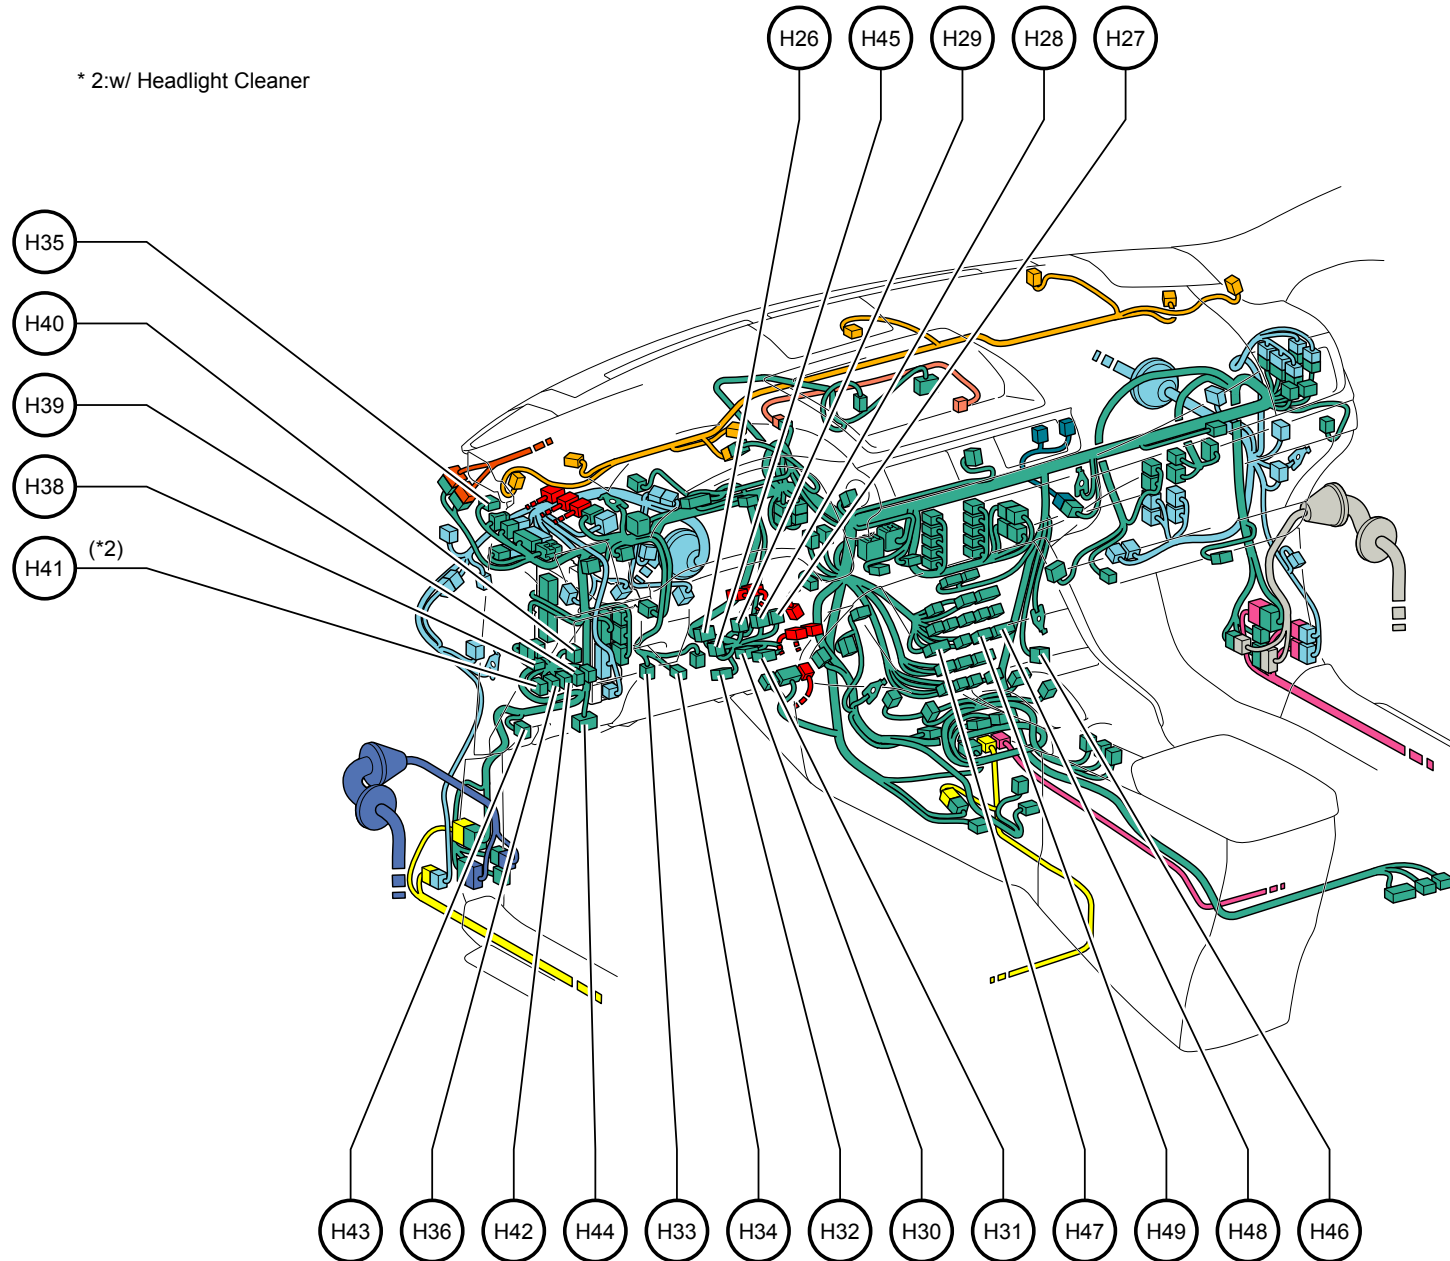

Position of Parts in Instrument Panel <LHD>

\* 2:w/ Headlight Cleaner

**Position of Parts in Instrument Panel <LHD>**

---

- H 26 Headlight Dimmer Switch Assembly
- H 27 Windshield Wiper Switch Assembly
- H 28 Windshield Wiper Switch Assembly
- H 29 Steering Sensor
- H 30 Spiral Cable Sub-Assembly
- H 31 Spiral Cable Sub-Assembly
- H 32 Lower No. 1 Instrument Panel Airbag Assembly
- H 33 Pre-Crash System Cancel Switch Assembly
- H 34 No. 1 Interior Illumination Light Assembly LH
- H 35 Turn Signal Flasher Assembly
- H 36 Outer Mirror Heater Switch Assembly
- H 38 Outer Mirror Switch Assembly
- H 39 Back Sonar or Clearance Sonar Switch Assembly
- H 40 Light Control Rheostat
- H 41 Headlight Cleaner Switch Assembly
- H 42 Steering Heater Switch
- H 43 Fuel Lid Opener Switch
- H 44 DLC3
- H 45 Spiral Cable Sub-Assembly
- H 46 Radio Setting Condenser
- H 47 Radio Receiver Assembly
- H 48 Radio Receiver Assembly
- H 49 Radio Receiver Assembly

Position of Parts in Instrument Panel <LHD>