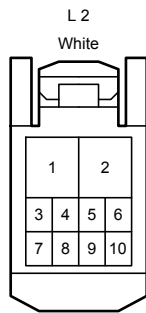

Position of Parts in Body <LHD>

Position of Parts in Body <LHD>

- J 1 Front No. 1 Speaker Assembly RH
- J 2 Front Power Window Regulator Motor Assembly RH
- J 3 Front Door with Motor Lock Assembly RH
- J 5 Front Power Window Regulator Switch Assembly RH
- J 6 Outer Rear View Mirror Assembly RH
- J 7 Door Control Switch Assembly
- J 8 Outer Mirror Control ECU Assembly RH

- K 1 Front No. 1 Speaker Assembly LH
- K 2 Front Power Window Regulator Motor Assembly LH
- K 3 Front Door with Motor Lock Assembly LH
- K 5 Multiplex Network Master Switch Assembly
- K 6 Outer Rear View Mirror Assembly LH
- K 7 Outer Mirror Control ECU Assembly LH

- L 1 Rear Door with Motor Lock Assembly RH
- L 2 Rear Power Window Regulator Motor Assembly RH
- L 3 Rear Power Window Regulator Switch Assembly RH
- L 4 Rear No. 1 Speaker Assembly RH

- M 1 Rear Door with Motor Lock Assembly LH
- M 2 Rear Power Window Regulator Motor Assembly LH
- M 3 Rear Power Window Regulator Switch Assembly LH
- M 4 Rear No. 1 Speaker Assembly LH

- N 1 Front Door Outside Handle Assembly RH

- O 1 Front Door Outside Handle Assembly LH

Position of Parts in Body <LHD>

O 1
Gray