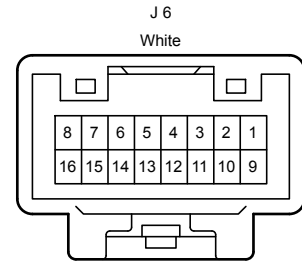

Position of Parts in Body <LHD>

Position of Parts in Body <LHD>

- J 1 Front No. 1 Speaker Assembly RH
- J 2 Front Power Window Regulator Motor Assembly RH
- J 3 Front Door with Motor Lock Assembly RH
- J 5 Front Power Window Regulator Switch Assembly RH
- J 6 Outer Rear View Mirror Assembly RH
- J 7 Door Control Switch Assembly
- J 8 Outer Mirror Control ECU Assembly RH

- K 1 Front No. 1 Speaker Assembly LH
- K 2 Front Power Window Regulator Motor Assembly LH
- K 3 Front Door with Motor Lock Assembly LH
- K 5 Multiplex Network Master Switch Assembly
- K 6 Outer Rear View Mirror Assembly LH
- K 7 Outer Mirror Control ECU Assembly LH

- L 1 Rear Door with Motor Lock Assembly RH
- L 2 Rear Power Window Regulator Motor Assembly RH
- L 3 Rear Power Window Regulator Switch Assembly RH
- L 4 Rear No. 1 Speaker Assembly RH

- M 1 Rear Door with Motor Lock Assembly LH
- M 2 Rear Power Window Regulator Motor Assembly LH
- M 3 Rear Power Window Regulator Switch Assembly LH
- M 4 Rear No. 1 Speaker Assembly LH

- N 1 Front Door Outside Handle Assembly RH

- O 1 Front Door Outside Handle Assembly LH

Position of Parts in Body <LHD>

O 1
Gray