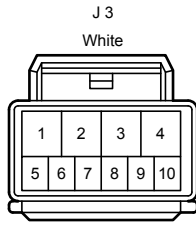

Position of Parts in Body <LHD>