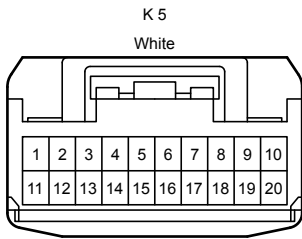

Position of Parts in Body <LHD>