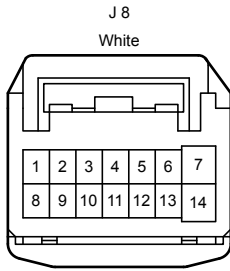

Position of Parts in Body <LHD>

Position of Parts in Body <LHD>

- J 1 Front No. 1 Speaker Assembly RH
- J 2 Front Power Window Regulator Motor Assembly RH
- J 3 Front Door with Motor Lock Assembly RH
- J 5 Front Power Window Regulator Switch Assembly RH
- J 6 Outer Rear View Mirror Assembly RH
- J 7 Door Control Switch Assembly
- J 8 Outer Mirror Control ECU Assembly RH

- K 1 Front No. 1 Speaker Assembly LH
- K 2 Front Power Window Regulator Motor Assembly LH
- K 3 Front Door with Motor Lock Assembly LH
- K 5 Multiplex Network Master Switch Assembly
- K 6 Outer Rear View Mirror Assembly LH
- K 7 Outer Mirror Control ECU Assembly LH

- L 1 Rear Door with Motor Lock Assembly RH
- L 2 Rear Power Window Regulator Motor Assembly RH
- L 3 Rear Power Window Regulator Switch Assembly RH
- L 4 Rear No. 1 Speaker Assembly RH

- M 1 Rear Door with Motor Lock Assembly LH
- M 2 Rear Power Window Regulator Motor Assembly LH
- M 3 Rear Power Window Regulator Switch Assembly LH
- M 4 Rear No. 1 Speaker Assembly LH

- N 1 Front Door Outside Handle Assembly RH

- O 1 Front Door Outside Handle Assembly LH

Position of Parts in Body <LHD>

O 1
Gray