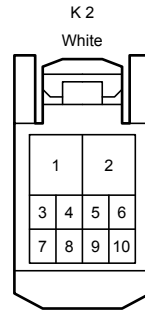

Position of Parts in Body <LHD>

Position of Parts in Body <LHD>

- J 1 Front No. 1 Speaker Assembly RH
- J 2 Front Power Window Regulator Motor Assembly RH
- J 3 Front Door with Motor Lock Assembly RH
- J 5 Front Power Window Regulator Switch Assembly RH
- J 6 Outer Rear View Mirror Assembly RH
- J 7 Door Control Switch Assembly
- J 8 Outer Mirror Control ECU Assembly RH

- K 1 Front No. 1 Speaker Assembly LH
- K 2 Front Power Window Regulator Motor Assembly LH
- K 3 Front Door with Motor Lock Assembly LH
- K 5 Multiplex Network Master Switch Assembly
- K 6 Outer Rear View Mirror Assembly LH
- K 7 Outer Mirror Control ECU Assembly LH

- L 1 Rear Door with Motor Lock Assembly RH
- L 2 Rear Power Window Regulator Motor Assembly RH
- L 3 Rear Power Window Regulator Switch Assembly RH
- L 4 Rear No. 1 Speaker Assembly RH

- M 1 Rear Door with Motor Lock Assembly LH
- M 2 Rear Power Window Regulator Motor Assembly LH
- M 3 Rear Power Window Regulator Switch Assembly LH
- M 4 Rear No. 1 Speaker Assembly LH

- N 1 Front Door Outside Handle Assembly RH

- O 1 Front Door Outside Handle Assembly LH

Position of Parts in Body <LHD>

O 1
Gray