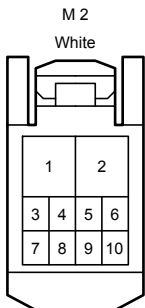

Position of Parts in Body <LHD>

Position of Parts in Body <LHD>

- J 1 Front No. 1 Speaker Assembly RH
- J 2 Front Power Window Regulator Motor Assembly RH
- J 3 Front Door with Motor Lock Assembly RH
- J 5 Front Power Window Regulator Switch Assembly RH
- J 6 Outer Rear View Mirror Assembly RH
- J 7 Door Control Switch Assembly
- J 8 Outer Mirror Control ECU Assembly RH

- K 1 Front No. 1 Speaker Assembly LH
- K 2 Front Power Window Regulator Motor Assembly LH
- K 3 Front Door with Motor Lock Assembly LH
- K 5 Multiplex Network Master Switch Assembly
- K 6 Outer Rear View Mirror Assembly LH
- K 7 Outer Mirror Control ECU Assembly LH

- L 1 Rear Door with Motor Lock Assembly RH
- L 2 Rear Power Window Regulator Motor Assembly RH
- L 3 Rear Power Window Regulator Switch Assembly RH
- L 4 Rear No. 1 Speaker Assembly RH

- M 1 Rear Door with Motor Lock Assembly LH
- M 2 Rear Power Window Regulator Motor Assembly LH
- M 3 Rear Power Window Regulator Switch Assembly LH
- M 4 Rear No. 1 Speaker Assembly LH

- N 1 Front Door Outside Handle Assembly RH

- O 1 Front Door Outside Handle Assembly LH

Position of Parts in Body <LHD>

O 1
Gray