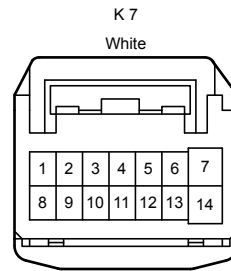

Position of Parts in Body <LHD>

Position of Parts in Body <LHD>

- J 1 Front No. 1 Speaker Assembly RH
- J 2 Front Power Window Regulator Motor Assembly RH
- J 3 Front Door with Motor Lock Assembly RH
- J 5 Front Power Window Regulator Switch Assembly RH
- J 6 Outer Rear View Mirror Assembly RH
- J 7 Door Control Switch Assembly
- J 8 Outer Mirror Control ECU Assembly RH

- K 1 Front No. 1 Speaker Assembly LH
- K 2 Front Power Window Regulator Motor Assembly LH
- K 3 Front Door with Motor Lock Assembly LH
- K 5 Multiplex Network Master Switch Assembly
- K 6 Outer Rear View Mirror Assembly LH
- K 7 Outer Mirror Control ECU Assembly LH

- L 1 Rear Door with Motor Lock Assembly RH
- L 2 Rear Power Window Regulator Motor Assembly RH
- L 3 Rear Power Window Regulator Switch Assembly RH
- L 4 Rear No. 1 Speaker Assembly RH

- M 1 Rear Door with Motor Lock Assembly LH
- M 2 Rear Power Window Regulator Motor Assembly LH
- M 3 Rear Power Window Regulator Switch Assembly LH
- M 4 Rear No. 1 Speaker Assembly LH

- N 1 Front Door Outside Handle Assembly RH

- O 1 Front Door Outside Handle Assembly LH

Position of Parts in Body <LHD>

O 1
Gray