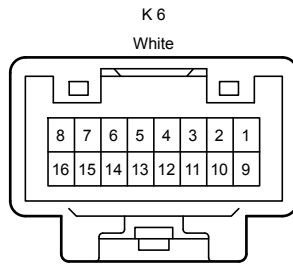

Position of Parts in Body <LHD>

Position of Parts in Body <LHD>

- J 1 Front No. 1 Speaker Assembly RH
- J 2 Front Power Window Regulator Motor Assembly RH
- J 3 Front Door with Motor Lock Assembly RH
- J 5 Front Power Window Regulator Switch Assembly RH
- J 6 Outer Rear View Mirror Assembly RH
- J 7 Door Control Switch Assembly
- J 8 Outer Mirror Control ECU Assembly RH

- K 1 Front No. 1 Speaker Assembly LH
- K 2 Front Power Window Regulator Motor Assembly LH
- K 3 Front Door with Motor Lock Assembly LH
- K 5 Multiplex Network Master Switch Assembly
- K 6 Outer Rear View Mirror Assembly LH
- K 7 Outer Mirror Control ECU Assembly LH

- L 1 Rear Door with Motor Lock Assembly RH
- L 2 Rear Power Window Regulator Motor Assembly RH
- L 3 Rear Power Window Regulator Switch Assembly RH
- L 4 Rear No. 1 Speaker Assembly RH

- M 1 Rear Door with Motor Lock Assembly LH
- M 2 Rear Power Window Regulator Motor Assembly LH
- M 3 Rear Power Window Regulator Switch Assembly LH
- M 4 Rear No. 1 Speaker Assembly LH

- N 1 Front Door Outside Handle Assembly RH

- O 1 Front Door Outside Handle Assembly LH

Position of Parts in Body <LHD>

O 1
Gray