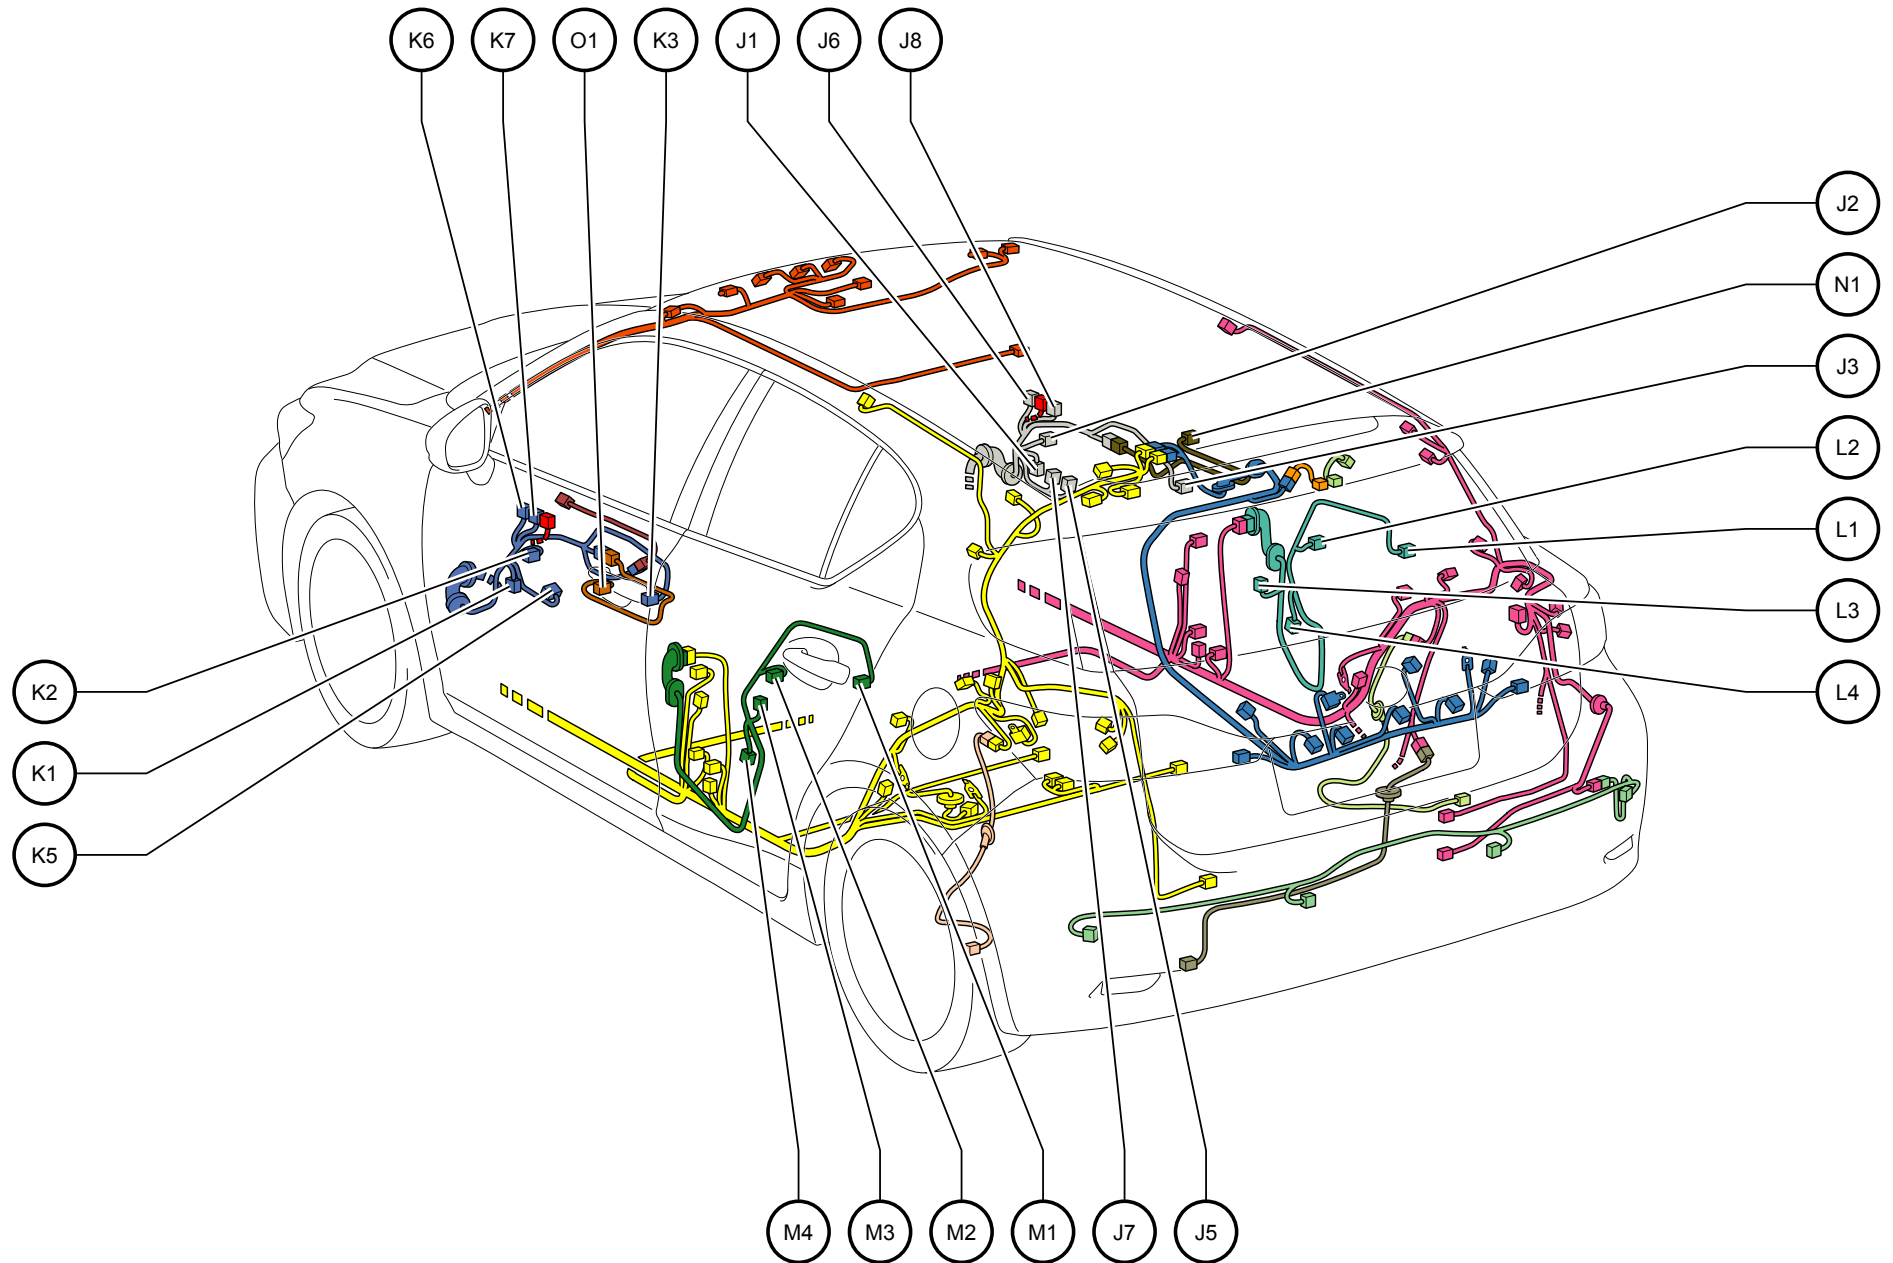

Position of Parts in Body <LHD>

Position of Parts in Body <LHD>

- J 1 Front No. 1 Speaker Assembly RH
- J 2 Front Power Window Regulator Motor Assembly RH
- J 3 Front Door with Motor Lock Assembly RH
- J 5 Front Power Window Regulator Switch Assembly RH
- J 6 Outer Rear View Mirror Assembly RH
- J 7 Door Control Switch Assembly
- J 8 Outer Mirror Control ECU Assembly RH

- K 1 Front No. 1 Speaker Assembly LH
- K 2 Front Power Window Regulator Motor Assembly LH
- K 3 Front Door with Motor Lock Assembly LH
- K 5 Multiplex Network Master Switch Assembly
- K 6 Outer Rear View Mirror Assembly LH
- K 7 Outer Mirror Control ECU Assembly LH

- L 1 Rear Door with Motor Lock Assembly RH
- L 2 Rear Power Window Regulator Motor Assembly RH
- L 3 Rear Power Window Regulator Switch Assembly RH
- L 4 Rear No. 1 Speaker Assembly RH

- M 1 Rear Door with Motor Lock Assembly LH
- M 2 Rear Power Window Regulator Motor Assembly LH
- M 3 Rear Power Window Regulator Switch Assembly LH
- M 4 Rear No. 1 Speaker Assembly LH

- N 1 Front Door Outside Handle Assembly RH

- O 1 Front Door Outside Handle Assembly LH

Position of Parts in Body <LHD>

O 1
Gray