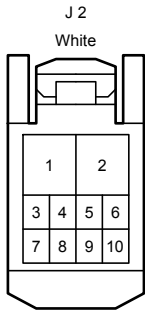

Position of Parts in Body <LHD>

Position of Parts in Body <LHD>

- J 1 Front No. 1 Speaker Assembly RH
- J 2 Front Power Window Regulator Motor Assembly RH
- J 3 Front Door with Motor Lock Assembly RH
- J 5 Front Power Window Regulator Switch Assembly RH
- J 6 Outer Rear View Mirror Assembly RH
- J 7 Door Control Switch Assembly
- J 8 Outer Mirror Control ECU Assembly RH

- K 1 Front No. 1 Speaker Assembly LH
- K 2 Front Power Window Regulator Motor Assembly LH
- K 3 Front Door with Motor Lock Assembly LH
- K 5 Multiplex Network Master Switch Assembly
- K 6 Outer Rear View Mirror Assembly LH
- K 7 Outer Mirror Control ECU Assembly LH

- L 1 Rear Door with Motor Lock Assembly RH
- L 2 Rear Power Window Regulator Motor Assembly RH
- L 3 Rear Power Window Regulator Switch Assembly RH
- L 4 Rear No. 1 Speaker Assembly RH

- M 1 Rear Door with Motor Lock Assembly LH
- M 2 Rear Power Window Regulator Motor Assembly LH
- M 3 Rear Power Window Regulator Switch Assembly LH
- M 4 Rear No. 1 Speaker Assembly LH

- N 1 Front Door Outside Handle Assembly RH

- O 1 Front Door Outside Handle Assembly LH

Position of Parts in Body <LHD>

O 1
Gray