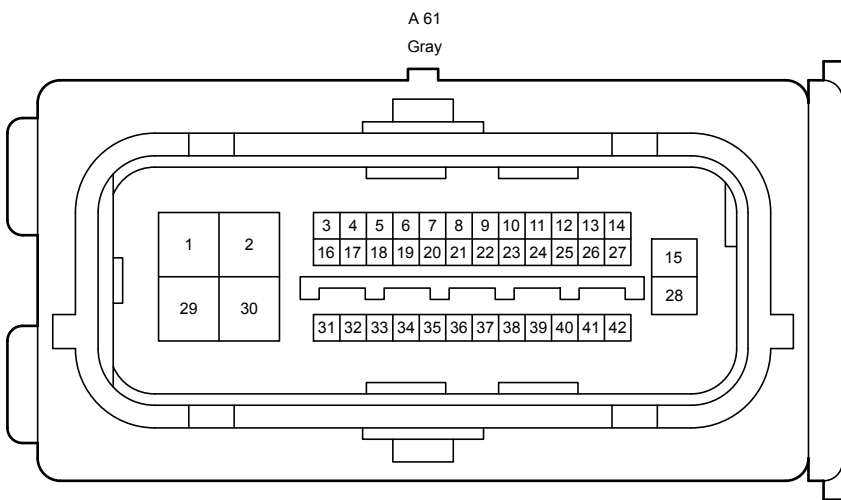

Position of Parts in Engine Compartment <RHD>

- * 1:LED Headlight
- * 2:Halogen Headlight
- * 3:Halogen Fog Light
- * 4:LED Fog Light

Position of Parts in Engine Compartment <RHD>

- A 36 Rear Washer Motor & Pump Assembly
- A 37 Level Warning Switch Assembly
- A 38 Headlight Assembly RH
- A 40 Headlight Assembly RH
- A 41 Headlight Assembly RH
- A 42 Headlight Cleaner Motor and Pump Assembly
- A 43 Cleaner Control Relay
- A 44 Front Airbag Sensor RH
- A 45 Engine Hood Courtesy Switch
- A 59 Front Wiper Deicer (Windshield Glass)
- A 60 ECM
- A 61 Skid Control ECU with Actuator Assembly
- A 62 Inverter Assembly with Converter
- A 73 Headlight Assembly LH
- A 75 Headlight Assembly RH
- A 76 Headlight Assembly LH
- A 77 Headlight Assembly RH
- A 79 Front Fog Light Assembly LH
- A 80 Front Fog Light Assembly RH
- A 81 Water Pump Assembly with Motor

Position of Parts in Engine Compartment <RHD>

Position of Parts in Engine Compartment <RHD>