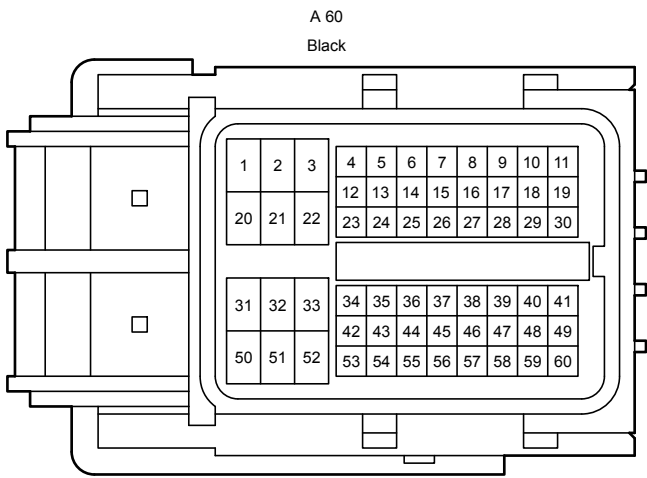

Position of Parts in Engine Compartment <RHD>

- * 1:LED Headlight
- * 2:Halogen Headlight
- * 3:Halogen Fog Light
- * 4:LED Fog Light

Position of Parts in Engine Compartment <RHD>

- A 36 Rear Washer Motor & Pump Assembly
- A 37 Level Warning Switch Assembly
- A 38 Headlight Assembly RH
- A 40 Headlight Assembly RH
- A 41 Headlight Assembly RH
- A 42 Headlight Cleaner Motor and Pump Assembly
- A 43 Cleaner Control Relay
- A 44 Front Airbag Sensor RH
- A 45 Engine Hood Courtesy Switch
- A 59 Front Wiper Deicer (Windshield Glass)
- A 60 ECM
- A 61 Skid Control ECU with Actuator Assembly
- A 62 Inverter Assembly with Converter
- A 73 Headlight Assembly LH
- A 75 Headlight Assembly RH
- A 76 Headlight Assembly LH
- A 77 Headlight Assembly RH
- A 79 Front Fog Light Assembly LH
- A 80 Front Fog Light Assembly RH
- A 81 Water Pump Assembly with Motor

Position of Parts in Engine Compartment <RHD>

Position of Parts in Engine Compartment <RHD>