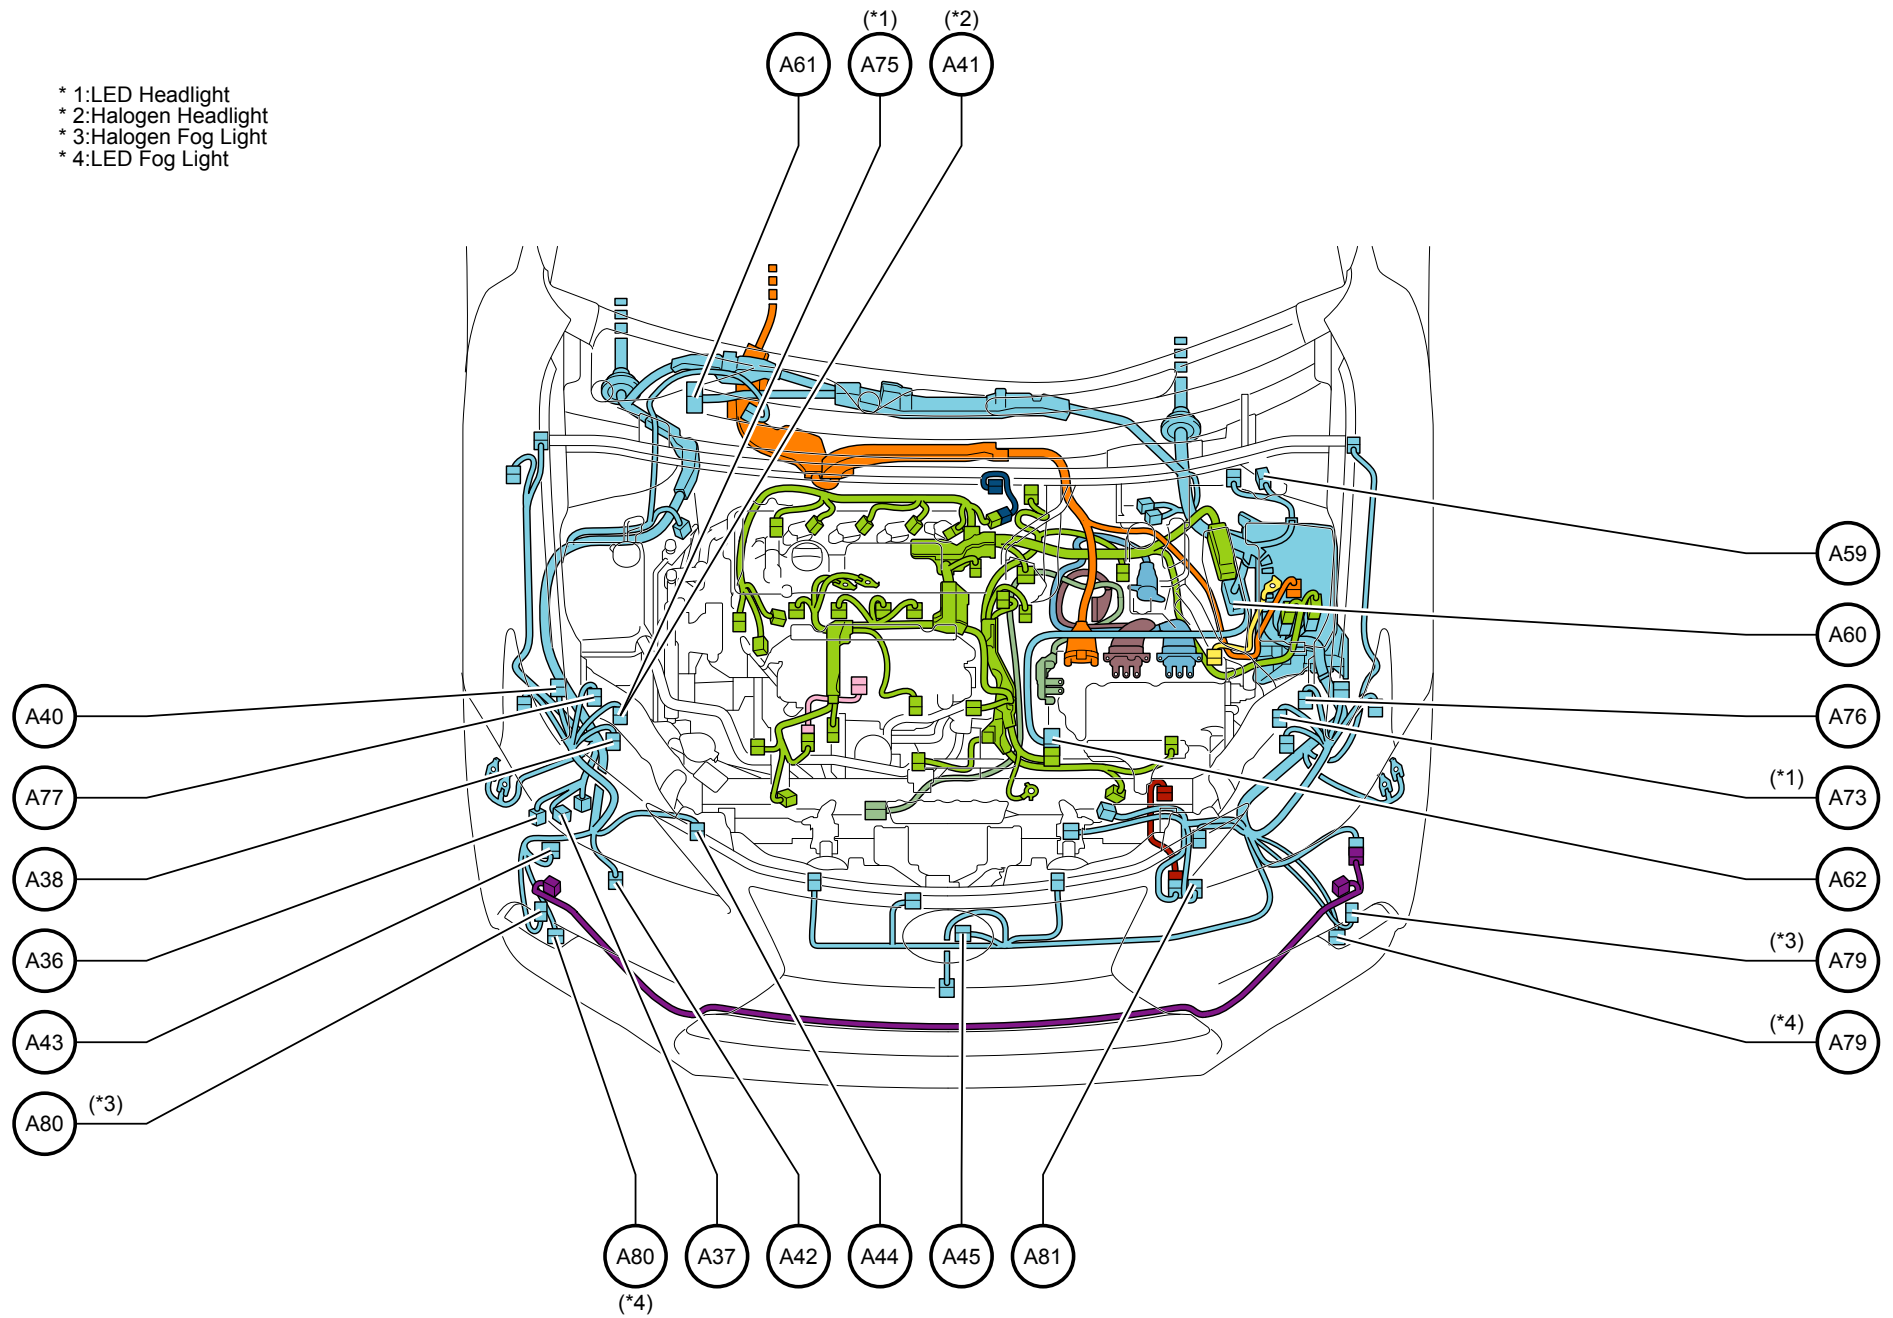

Position of Parts in Engine Compartment <RHD>

- * 1:LED Headlight
- * 2:Halogen Headlight
- * 3:Halogen Fog Light
- * 4:LED Fog Light

Position of Parts in Engine Compartment <RHD>

- A 36 Rear Washer Motor & Pump Assembly
- A 37 Level Warning Switch Assembly
- A 38 Headlight Assembly RH
- A 40 Headlight Assembly RH
- A 41 Headlight Assembly RH
- A 42 Headlight Cleaner Motor and Pump Assembly
- A 43 Cleaner Control Relay
- A 44 Front Airbag Sensor RH
- A 45 Engine Hood Courtesy Switch
- A 59 Front Wiper Deicer (Windshield Glass)
- A 60 ECM
- A 61 Skid Control ECU with Actuator Assembly
- A 62 Inverter Assembly with Converter
- A 73 Headlight Assembly LH
- A 75 Headlight Assembly RH
- A 76 Headlight Assembly LH
- A 77 Headlight Assembly RH
- A 79 Front Fog Light Assembly LH
- A 80 Front Fog Light Assembly RH
- A 81 Water Pump Assembly with Motor

Position of Parts in Engine Compartment <RHD>

Position of Parts in Engine Compartment <RHD>