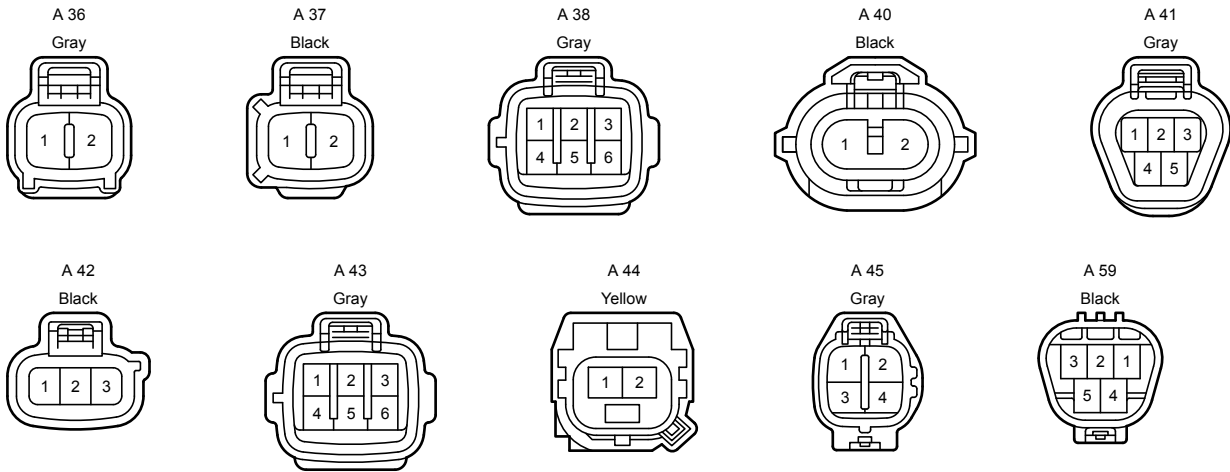

Position of Parts in Engine Compartment <RHD>

- * 1:LED Headlight
- * 2:Halogen Headlight
- * 3:Halogen Fog Light
- * 4:LED Fog Light

Position of Parts in Engine Compartment <RHD>

- A 36 Rear Washer Motor & Pump Assembly
- A 37 Level Warning Switch Assembly
- A 38 Headlight Assembly RH
- A 40 Headlight Assembly RH
- A 41 Headlight Assembly RH
- A 42 Headlight Cleaner Motor and Pump Assembly
- A 43 Cleaner Control Relay
- A 44 Front Airbag Sensor RH
- A 45 Engine Hood Courtesy Switch
- A 59 Front Wiper Deicer (Windshield Glass)
- A 60 ECM
- A 61 Skid Control ECU with Actuator Assembly
- A 62 Inverter Assembly with Converter
- A 73 Headlight Assembly LH
- A 75 Headlight Assembly RH
- A 76 Headlight Assembly LH
- A 77 Headlight Assembly RH
- A 79 Front Fog Light Assembly LH
- A 80 Front Fog Light Assembly RH
- A 81 Water Pump Assembly with Motor

Position of Parts in Engine Compartment <RHD>

Position of Parts in Engine Compartment <RHD>